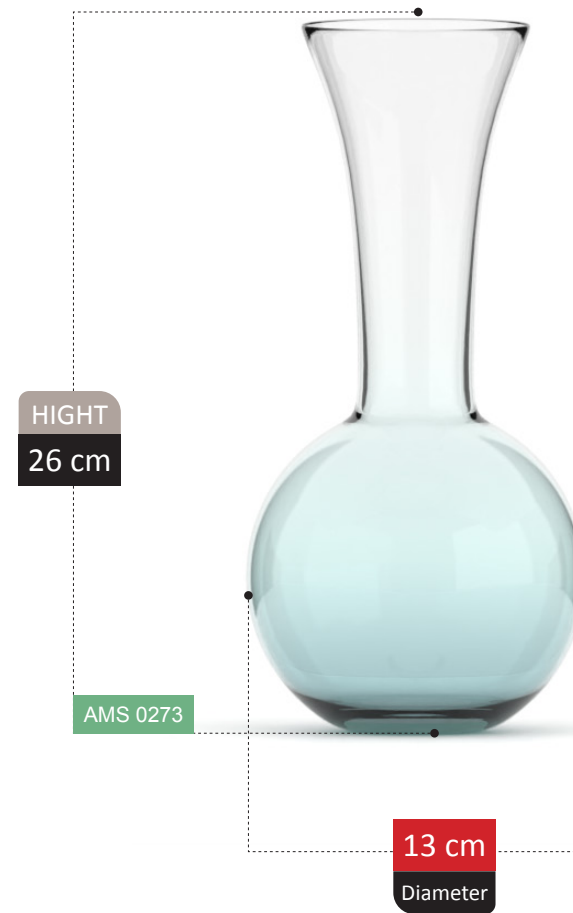

12 cm
Diameter

HOOD COLLECTION

ASARYA COLLECTION

VASE SECTION
Catalog 2023

177

100% RECYCLED GLASS

JARENA COLLECTION

HIGHT
30 cm

AMS 0261

17 cm
Diameter

TERASA

COLLECTION

DANYA COLLECTION

NOSIK COLLECTION

CORONA COLLECTION

HIGHT
21 cm

AMS 0274

24 cm
Diameter

NERVEN COLLECTION

HIGHT
22 cm

AMS 0275

30 cm
Diameter

HUMA COLLECTION

HIGHT
17 cm

AMS 0276

24 cm
Diameter

LUJO
COLLECTION

TIMBUKTU COLLECTION

CLIO COLLECTION

DILETTA COLLECTION

HIGHT
10 cm

AMS 0282