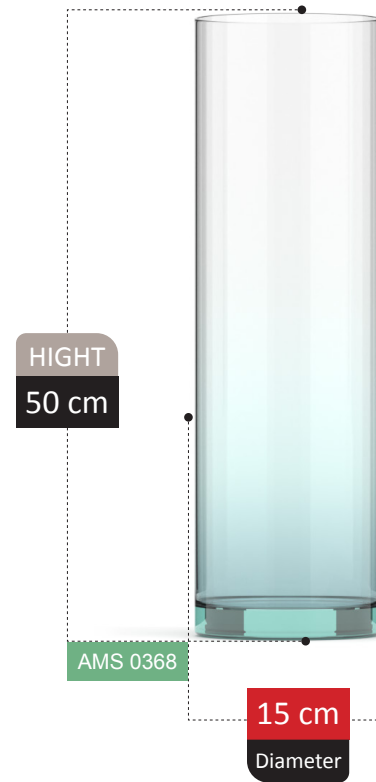

VASE SECTION
Catalog 2023

237

HIGHT
20 cm

AMS 0346

11 cm
Diameter

100% RECYCLED GLASS

ECRIN COLLECTION

100% RECYCLED GLASS

100% RECYCLED GLASS

ADOSIA COLLECTION

HIGHT
16 cm

AMS 0355

18 cm
Diameter

TALINA

COLLECTION

TOLIPYA COLLECTION

NERINA

COLLECTION

NERINA COLLECTION

NERINA COLLECTION

FOOTED

HIGHT
15 cm

AMS 0425

11 cm
Diameter

ALESSIA

COLLECTION

DEEM

COLLECTION

BRIA COLLECTION

FOOTED SECTION
Catalog 2023

275

HIGHT
16 cm