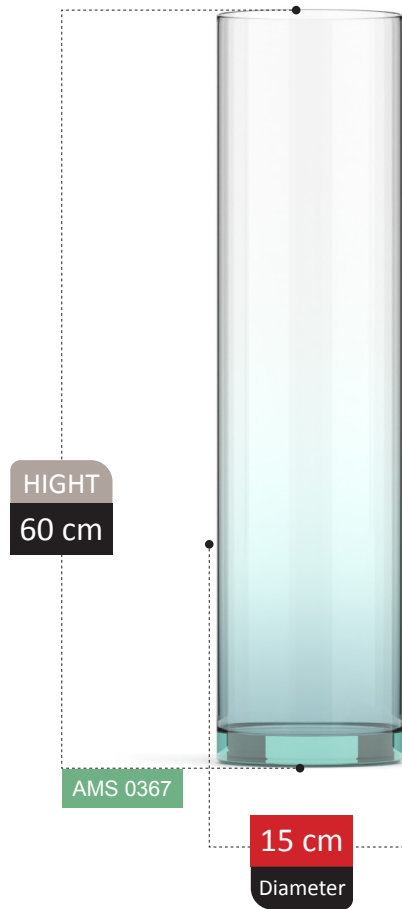

VASE SECTION
Catalog 2023

237

HIGHT
20 cm

AMS 0346

11 cm
Diameter

100% RECYCLED GLASS

ECRIN COLLECTION

100% RECYCLED GLASS

100% RECYCLED GLASS

ADOSIA COLLECTION

HIGHT
16 cm

AMS 0355

18 cm
Diameter

TALINA

COLLECTION

TOLIPYA COLLECTION

NERINA

COLLECTION

NERINA COLLECTION

NERINA COLLECTION

FOOTED

HIGHT
15 cm

AMS 0425

11 cm
Diameter

AMS 0441

12 cm
Diameter

100% RECYCLED GLASS

BICE COLLECTION

HIGHT
28 cm

AMS 0445

25 cm
Diameter

100% RECYCLED GLASS