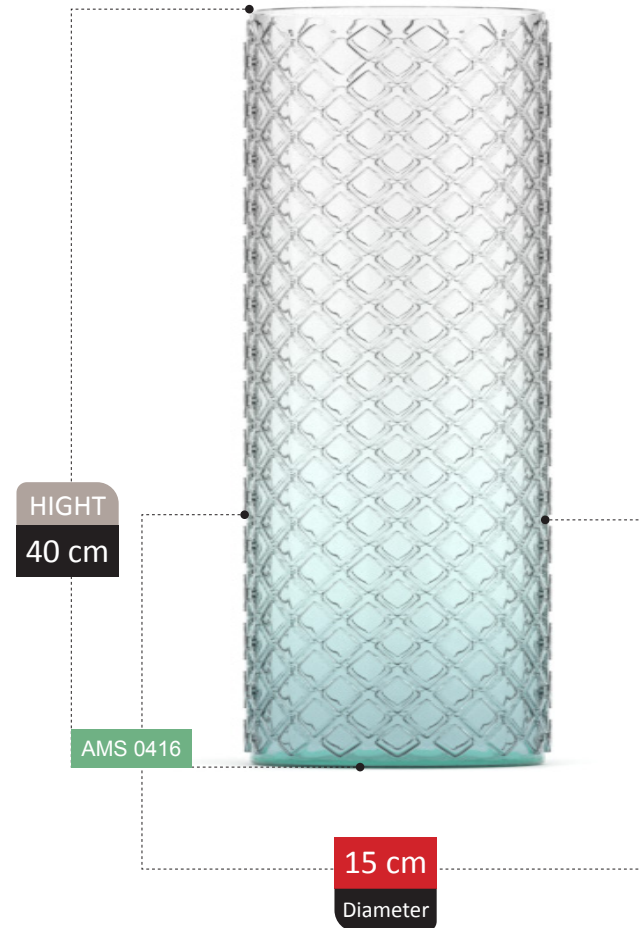

NERINA

COLLECTION

NERINA COLLECTION

NERINA COLLECTION

FOOTED

HIGHT
15 cm

AMS 0425

11 cm
Diameter

ALESSIA

COLLECTION

DEEM

COLLECTION

BRIA COLLECTION

FOOTED SECTION
Catalog 2023

275

HIGHT
16 cm

AMS 0441

12 cm
Diameter

100% RECYCLED GLASS

BICE COLLECTION

HIGHT
28 cm

AMS 0445

25 cm
Diameter

100% RECYCLED GLASS

ROSA

COLLECTION

AMORE COLLECTION

ARIANNA COLLECTION

HIGHT
14 cm

AMS 0460

14 cm
Diameter

SMYCKA