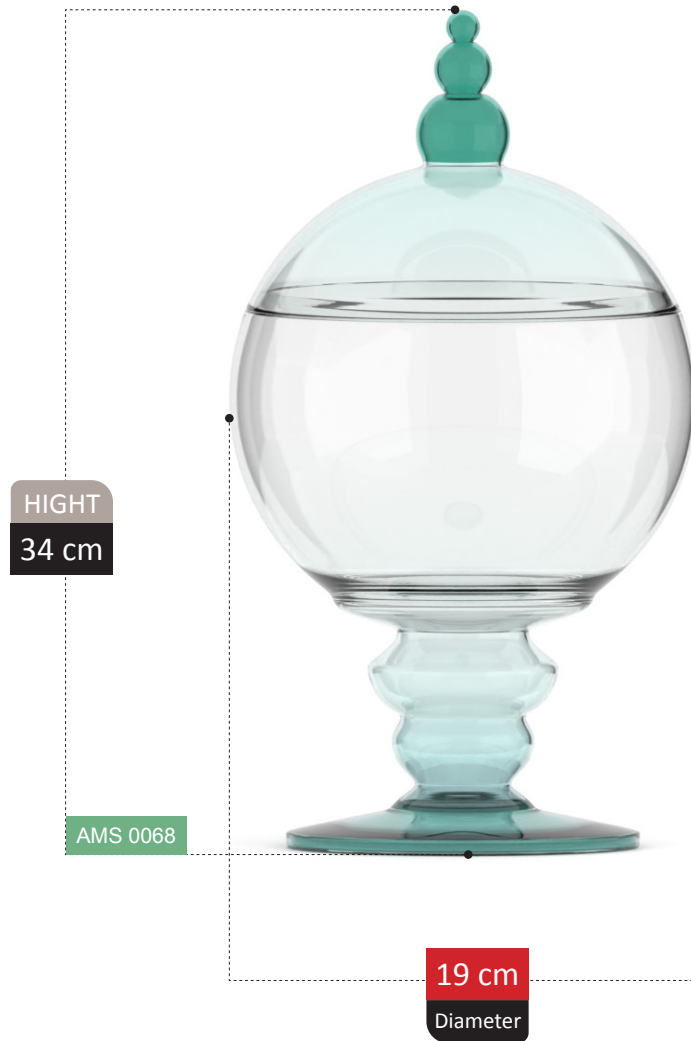

NEW
ARRIVAL

DIVINA COLLECTION

**NEW
ARRIVAL**

HIGHT
30 cm

AMS 0061

19 cm
Diameter

**NEW
ARRIVAL**

HIGHT
27 cm

100%
RECYCLED GLASS

NEW
ARRIVAL

HIGHT
14 cm

AMS 0067

19 cm
Diameter

CATALDA

COLLECTION

NEW
ARRIVAL