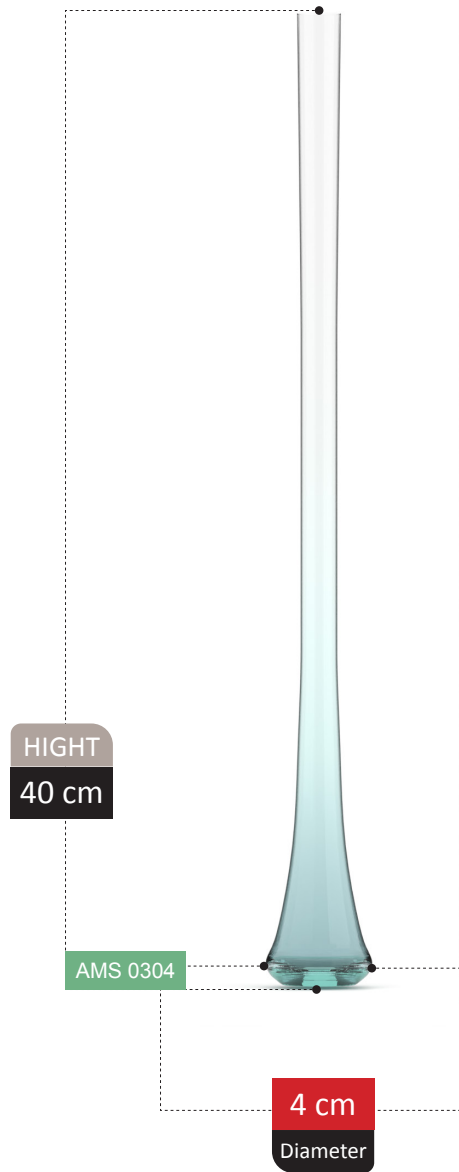

13 cm
Diameter

DAVUL COLLECTION

HEYAN COLLECTION

VASE SECTION
Catalog 2023

209

HIGHT
37 cm

AMS 0299

33 cm
Diameter

211

HIGHT
29 cm

AMS 0301

24 cm
Diameter

100% RECYCLED GLASS

MATILDE COLLECTION

FINA COLLECTION

VASE SECTION

213

HIGHT
20 cm

AMS 0303

14 cm
Diameter

100% RECYCLED GLASS

CATERINA COLLECTION

VALLEA COLLECTION

BORAK COLLECTION

HIGHT
21 cm

AMS 0315

12 cm
Diameter

LIVIA

COLLECTION

VALENTINA COLLECTION

HIGHT
23 cm

AMS 0323