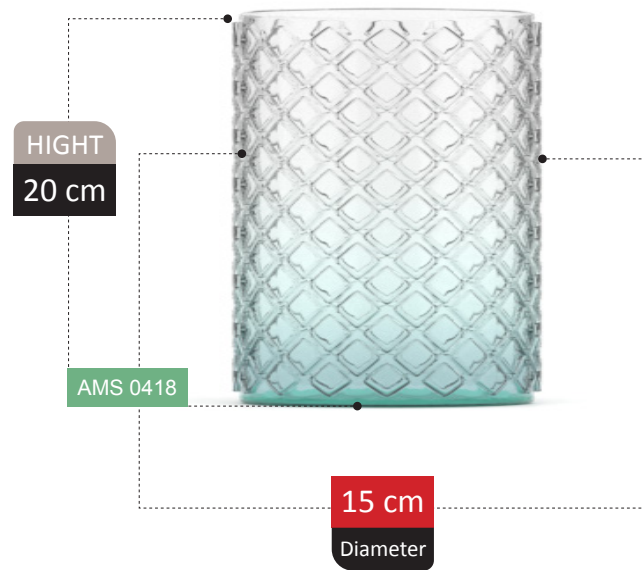

NERINA

COLLECTION

NERINA COLLECTION

NERINA COLLECTION

FOOTED

HIGHT
15 cm

AMS 0425

11 cm
Diameter

ALESSIA

COLLECTION

DEEM

COLLECTION

BRIA COLLECTION

FOOTED SECTION
Catalog 2023

275

HIGHT
16 cm

AMS 0441

12 cm
Diameter

100% RECYCLED GLASS

BICE COLLECTION

HIGHT
28 cm

AMS 0445

25 cm
Diameter

100% RECYCLED GLASS