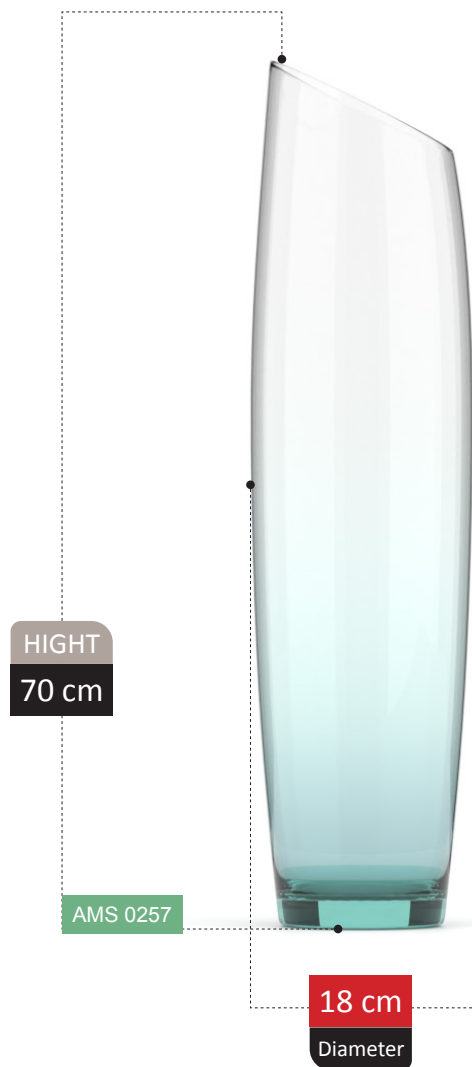

BONA COLLECTION

BONA

COLLECTION

GRETA COLLECTION

LEONARDA COLLECTION

SULAY COLLECTION

HIGHT
26 cm

AMS 0254

12 cm
Diameter

HOOD COLLECTION

ASARYA COLLECTION

VASE SECTION
Catalog 2023

177

100% RECYCLED GLASS

JARENA COLLECTION

HIGHT
30 cm

AMS 0261

17 cm
Diameter

TERASA

COLLECTION

DANYA COLLECTION

NOSIK COLLECTION

CORONA COLLECTION

HIGHT
21 cm