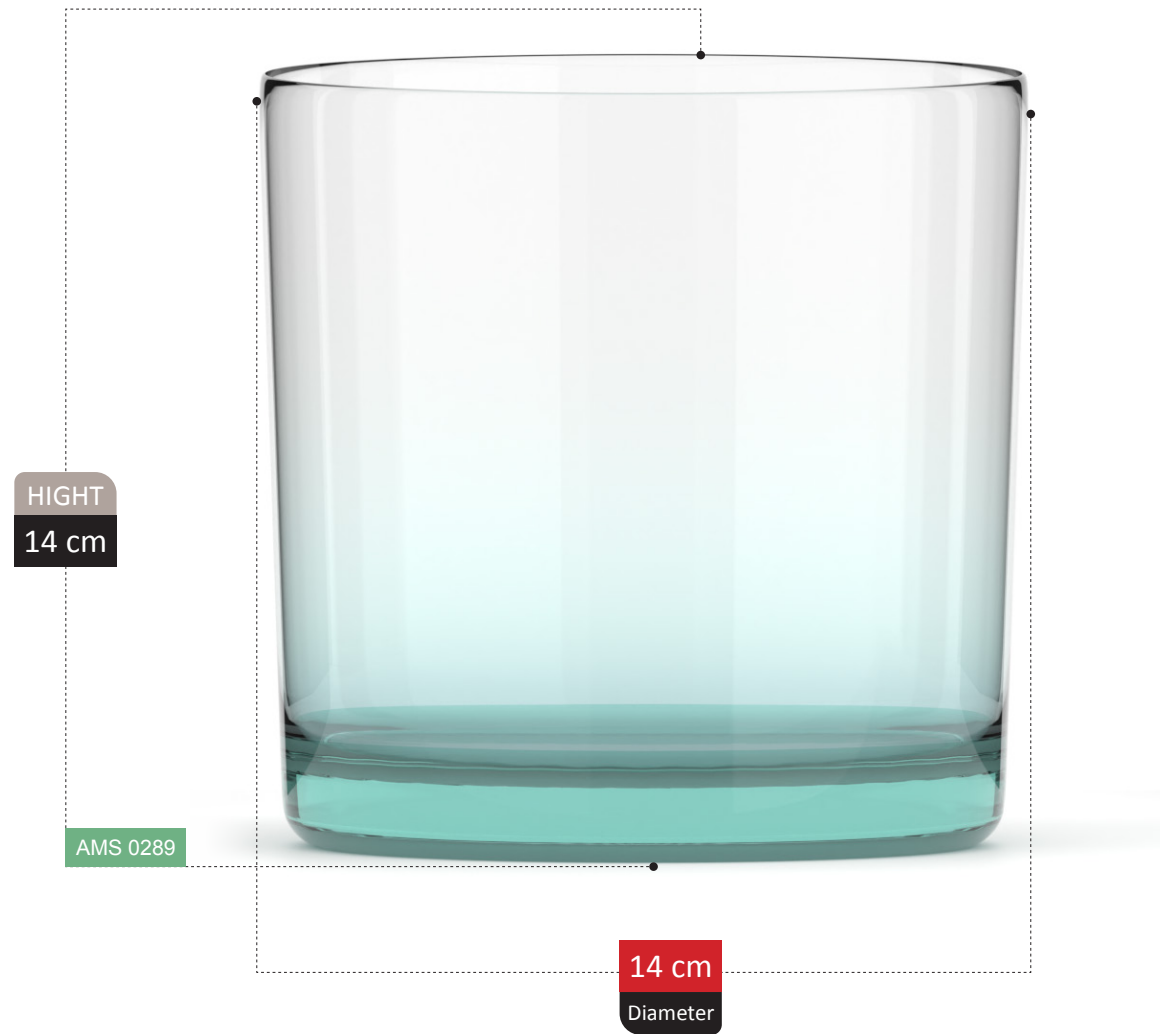

18 cm
Diameter

DONATA COLLECTION

SETRAB COLLECTION

HIGHT
13 cm

AMS 0286

13 cm
Diameter

100% RECYCLED GLASS

GAIIA
COLLECTION