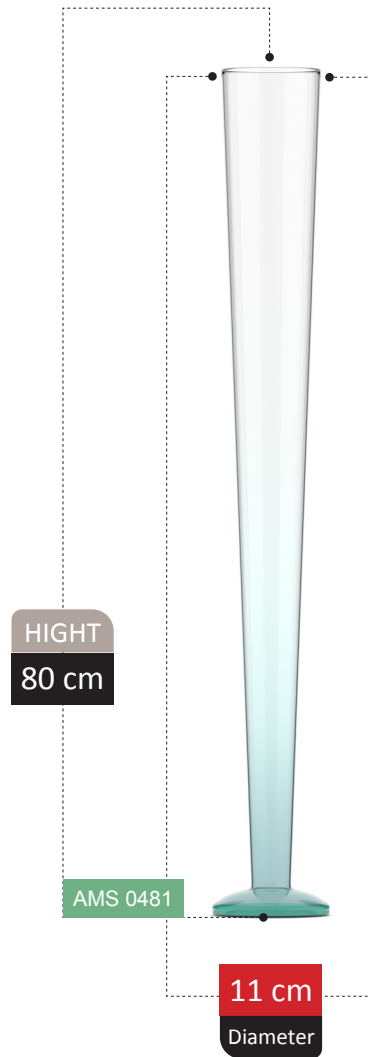

AMS 0441

12 cm
Diameter

100% RECYCLED GLASS

BICE COLLECTION

HIGHT
28 cm

AMS 0445

25 cm
Diameter

100% RECYCLED GLASS

ROSA

COLLECTION

AMORE COLLECTION

ARIANNA COLLECTION

HIGHT
14 cm

AMS 0460

14 cm
Diameter

SMYCKA

COLLECTION

LIA
COLLECTION

ASLY

COLLECTION

LALYA COLLECTION

FOOTED SECTION
Catalog 2023

297

HIGHT
41 cm

AMS 0480

11 cm
Diameter

100% RECYCLED GLASS

AVAILABLE COLOR

We are in AMS company that provides new colors according to the customer's desire, and this is not only a summary, but we are able to implement any color from the color group with the utmost accuracy.