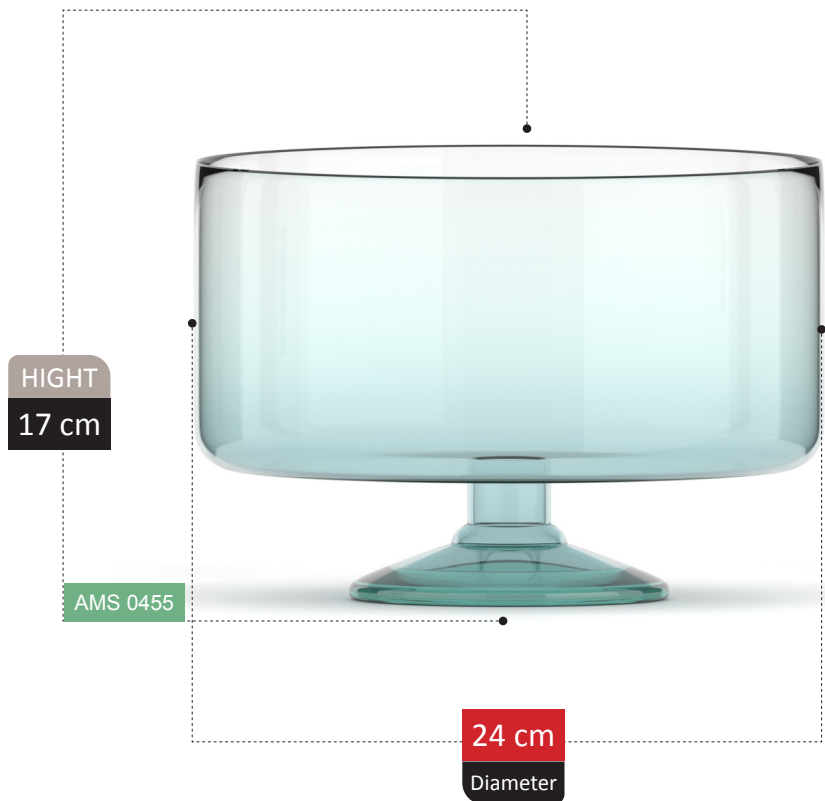

AMS 0441

12 cm
Diameter

100% RECYCLED GLASS

BICE COLLECTION

HIGHT
28 cm

AMS 0445

25 cm
Diameter

100% RECYCLED GLASS

ROSA

COLLECTION

AMORE COLLECTION

ARIANNA COLLECTION

HIGHT
14 cm

AMS 0460

14 cm
Diameter

SMYCKA

COLLECTION

LIA
COLLECTION

ASLY

COLLECTION

LALYA COLLECTION

FOOTED SECTION
Catalog 2023

297

HIGHT
41 cm