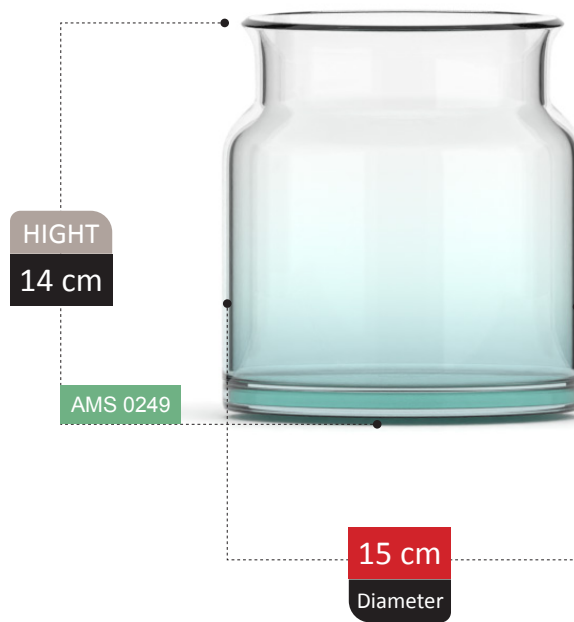

BONA COLLECTION

BONA

COLLECTION

GRETA COLLECTION

LEONARDA COLLECTION

SULAY COLLECTION

HIGHT
26 cm

AMS 0254

12 cm
Diameter

HOOD COLLECTION

ASARYA COLLECTION

VASE SECTION
Catalog 2023

177

100% RECYCLED GLASS

JARENA COLLECTION

HIGHT
30 cm