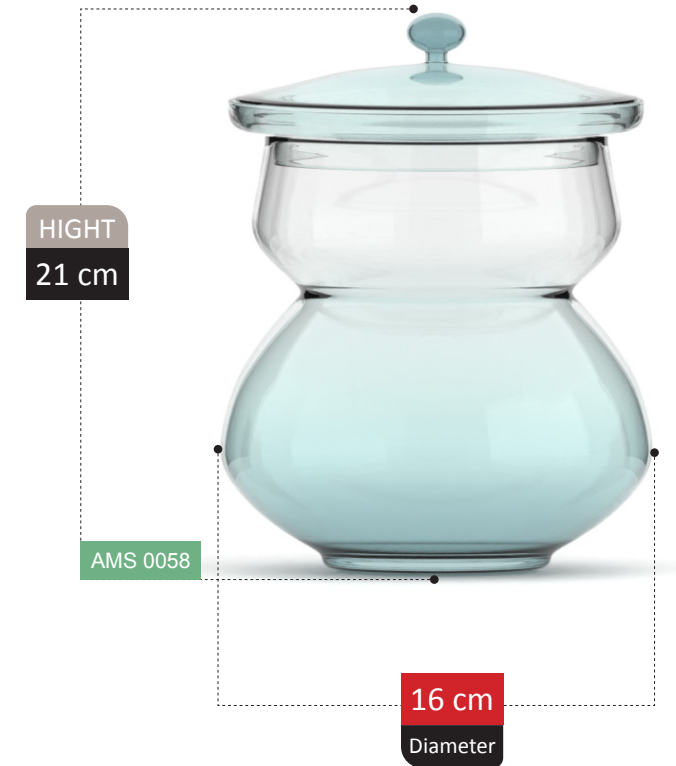

NEW
ARRIVAL

HIGHT
21 cm

AMS 0047

18 cm
Diameter

SIENNA

COLLECTION

NEW
ARRIVAL

ROSIA

NEW
ARRIVAL

DIVINA COLLECTION

**NEW
ARRIVAL**

HIGHT
30 cm

AMS 0061

19 cm
Diameter

**NEW
ARRIVAL**

HIGHT
27 cm

100%
RECYCLED GLASS

NEW
ARRIVAL

HIGHT
14 cm

AMS 0067

19 cm
Diameter

CATALDA

COLLECTION

NEW
ARRIVAL