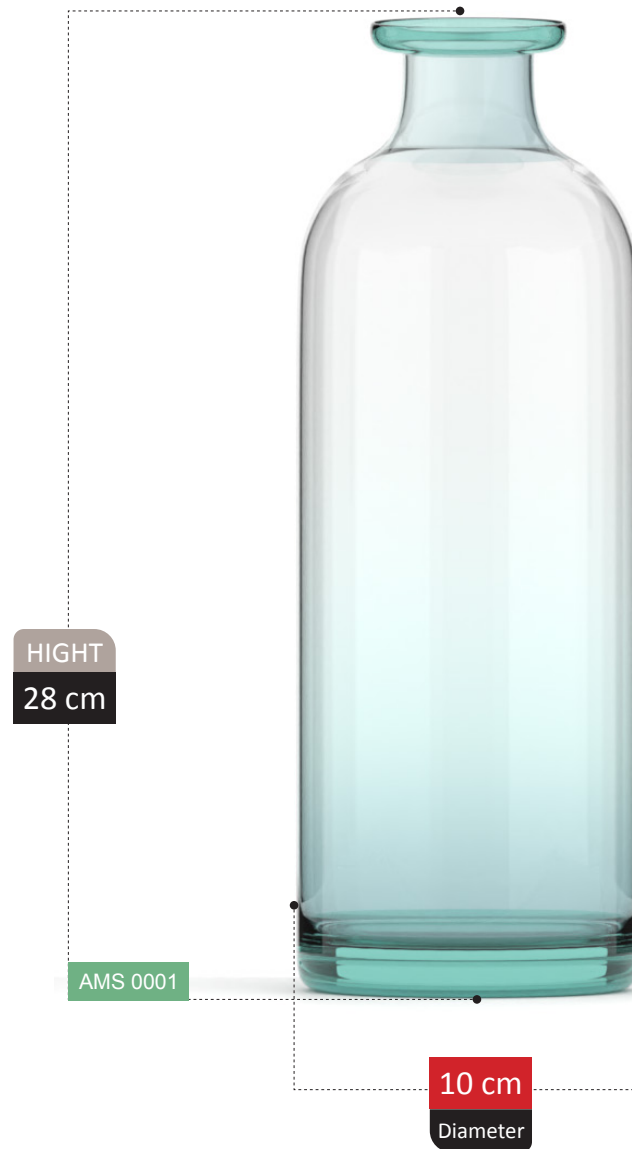

100%
RECYCLED GLASS

Recycling glass is the process of collecting materials that would have become garbage and people disposing of them, then treating them and converting them into new products that can be used to benefit the environment and society in general. In the wires, where it is divided into small parts called the glass crusher, then it is ground, sorted and cleaned, to be melted and placed in molds to form it, and this trend has become global as there are boxes dedicated to collecting and recycling glass in America, and they are placed next to supermarkets, parking lots and public places.

BOTTLE VASE

100% RECYCLED GLASS

www.amsglass.org

BINIZ COLLECTION

HIGHT
23 cm

AMS 0003

12 cm
Diameter

HIGHT
20 cm

AMS 0004

11 cm
Diameter

HORMOZ COLLECTION

EJENA COLLECTION

HIGHT
25 cm

AMS 0009

11 cm
Diameter

HOLYA COLLECTION