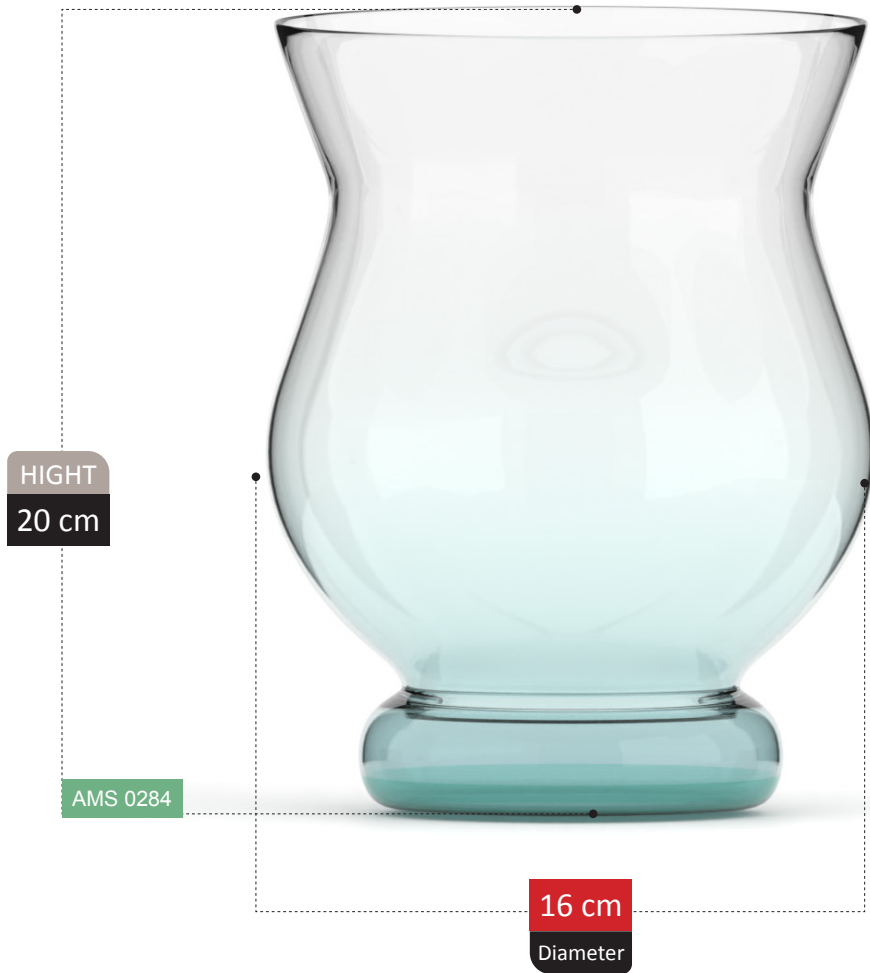

AMS 0274

24 cm
Diameter

NERVEN COLLECTION

HIGHT
22 cm

AMS 0275

30 cm
Diameter

HUMA COLLECTION

HIGHT
17 cm

AMS 0276

24 cm
Diameter

LUJO
COLLECTION

TIMBUKTU COLLECTION

CLIO COLLECTION

DILETTA COLLECTION

HIGHT
10 cm

AMS 0282

18 cm
Diameter

DONATA COLLECTION

SETRAB COLLECTION

HIGHT
13 cm

AMS 0286

13 cm
Diameter

100% RECYCLED GLASS

GAIIA
COLLECTION