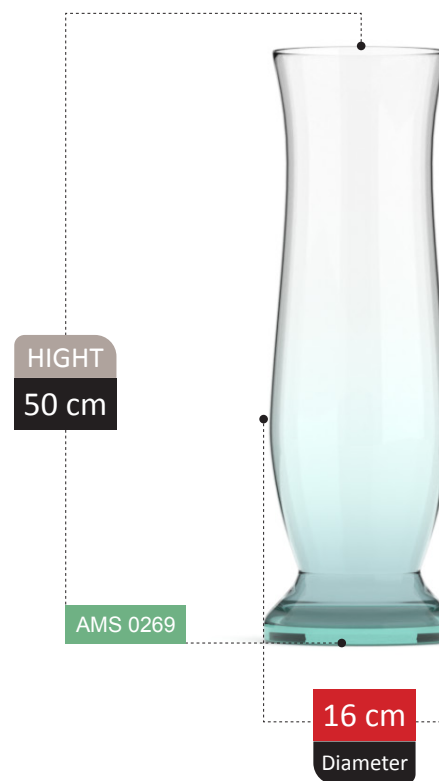

12 cm
Diameter

HOOD COLLECTION

ASARYA COLLECTION

VASE SECTION
Catalog 2023

177

100% RECYCLED GLASS

JARENA COLLECTION

HIGHT
30 cm

AMS 0261

17 cm
Diameter

TERASA

COLLECTION

DANYA COLLECTION

NOSIK COLLECTION

CORONA COLLECTION

HIGHT
21 cm

AMS 0274

24 cm
Diameter

NERVEN COLLECTION

HIGHT
22 cm

AMS 0275

30 cm
Diameter

HUMA COLLECTION

HIGHT
17 cm

18 cm
Diameter

DONATA COLLECTION

SETRAB COLLECTION

HIGHT
13 cm

AMS 0286

13 cm
Diameter

100% RECYCLED GLASS

GAIIA
COLLECTION