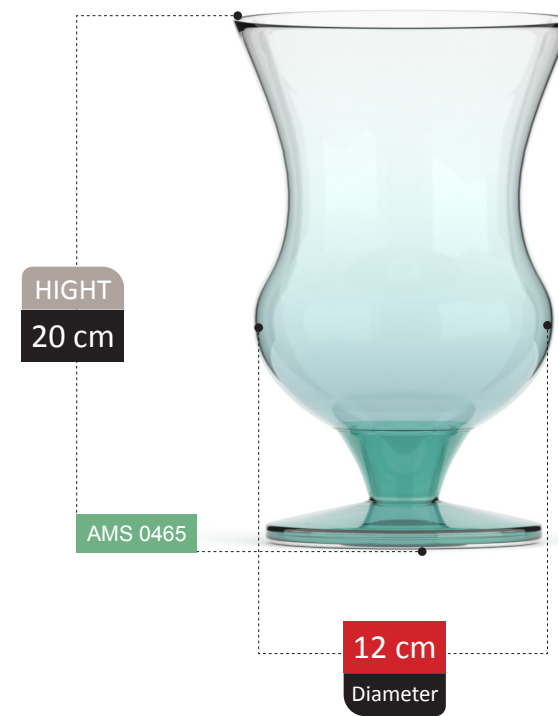

AMS 0441

12 cm
Diameter

100% RECYCLED GLASS

BICE COLLECTION

HIGHT
28 cm

AMS 0445

25 cm
Diameter

100% RECYCLED GLASS

ROSA

COLLECTION

AMORE COLLECTION

ARIANNA COLLECTION

HIGHT
14 cm

AMS 0460

14 cm
Diameter

SMYCKA

COLLECTION

LIA
COLLECTION

ASLY

COLLECTION

LALYA COLLECTION

FOOTED SECTION
Catalog 2023

297

HIGHT
41 cm