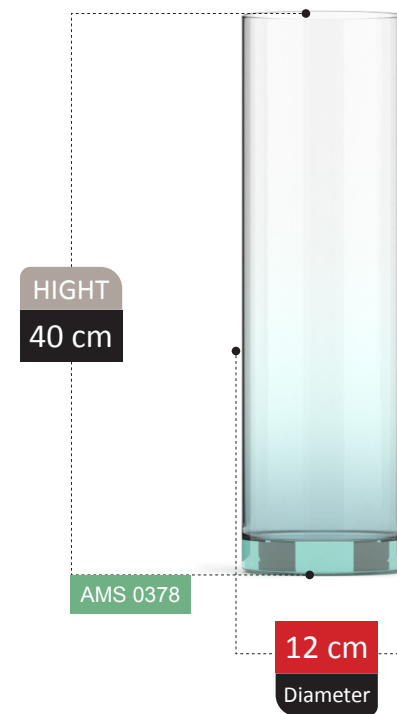

VASE SECTION
Catalog 2023

237

HIGHT
20 cm

AMS 0346

11 cm
Diameter

100% RECYCLED GLASS

ECRIN COLLECTION

100% RECYCLED GLASS

NERINA

COLLECTION

NERINA COLLECTION

NERINA COLLECTION

FOOTED

HIGHT
15 cm

AMS 0425

11 cm
Diameter

ALESSIA

COLLECTION

DEEM

COLLECTION

BRIA COLLECTION

FOOTED SECTION
Catalog 2023

275

HIGHT
16 cm

AMS 0441

12 cm
Diameter

100% RECYCLED GLASS

BICE COLLECTION

HIGHT
28 cm

AMS 0445

25 cm
Diameter

100% RECYCLED GLASS