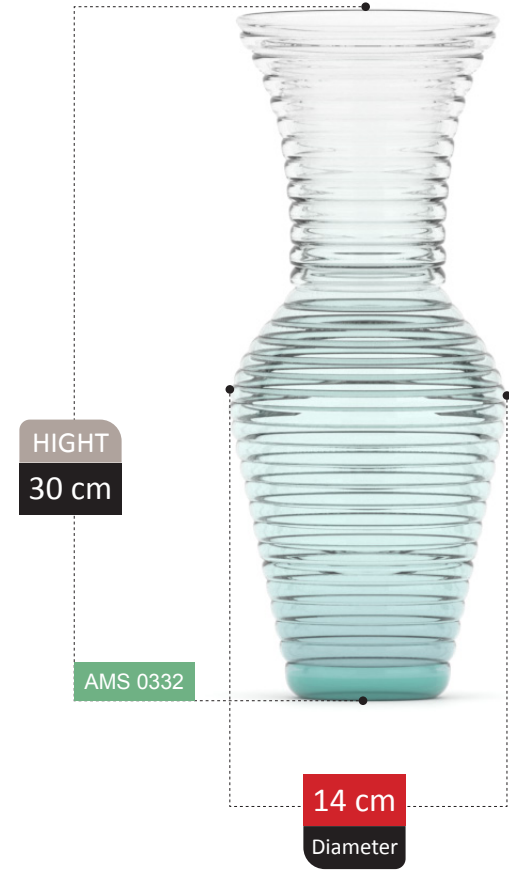

213

HIGHT
20 cm

AMS 0303

14 cm
Diameter

100% RECYCLED GLASS

CATERINA COLLECTION

VALLEA COLLECTION

BORAK COLLECTION

HIGHT
21 cm

AMS 0315

12 cm
Diameter

LIVIA

COLLECTION

VALENTINA COLLECTION

HIGHT
23 cm

AMS 0323

LERZAN COLLECTION

HIGHT
26 cm

AMS 0331

16 cm
Diameter

LUCETTA

COLLECTION

AYAZ COLLECTION

KATREN COLLECTION

VASE SECTION
Catalog 2023

237

HIGHT
20 cm

AMS 0346

11 cm
Diameter

100% RECYCLED GLASS

ECRIN COLLECTION

100% RECYCLED GLASS