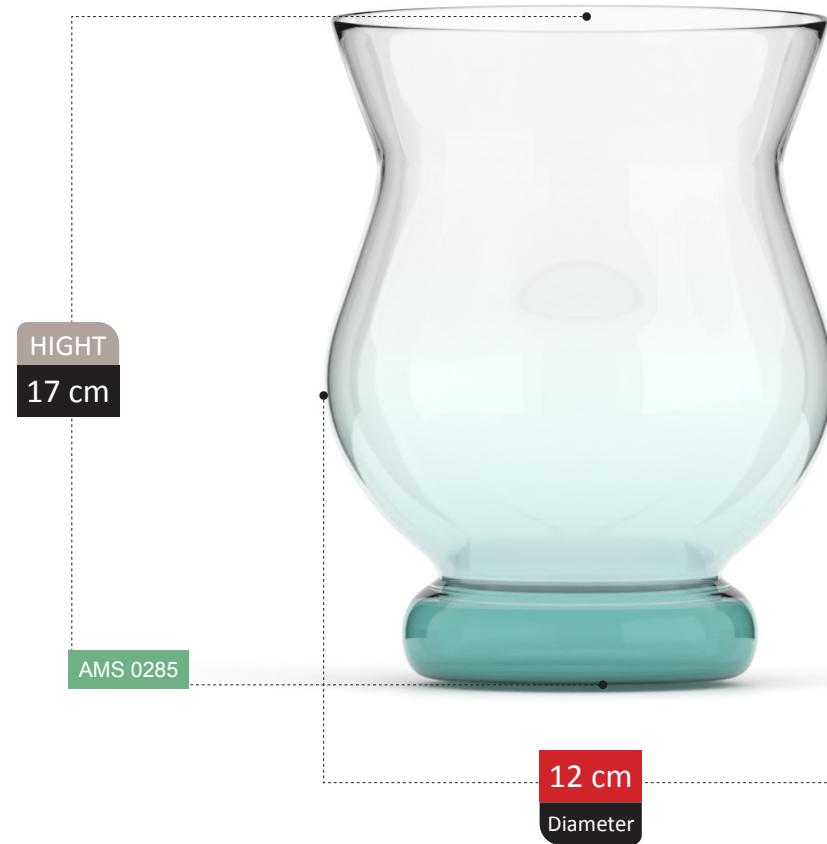

AMS 0274

24 cm
Diameter

NERVEN COLLECTION

HIGHT
22 cm

AMS 0275

30 cm
Diameter

HUMA COLLECTION

HIGHT
17 cm

AMS 0276

24 cm
Diameter

LUJO
COLLECTION

TIMBUKTU COLLECTION

CLIO COLLECTION

DILETTA COLLECTION

HIGHT
10 cm

AMS 0282

18 cm
Diameter

DONATA COLLECTION

SETRAB COLLECTION

HIGHT
13 cm

AMS 0286

13 cm
Diameter

100% RECYCLED GLASS

GAIIA
COLLECTION