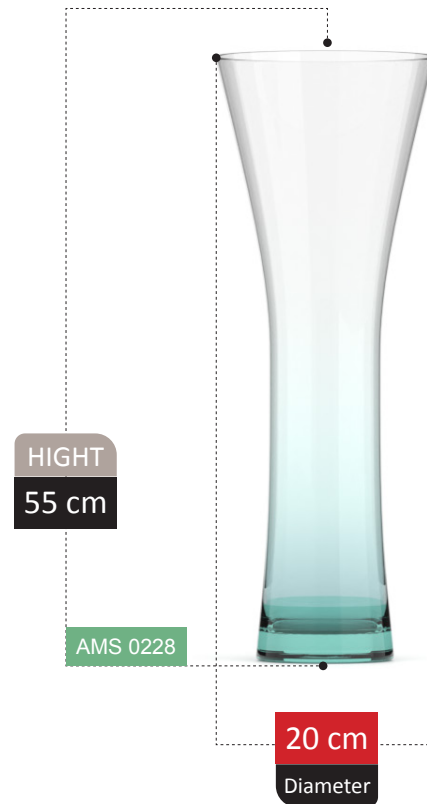

ZELMIRA COLLECTION