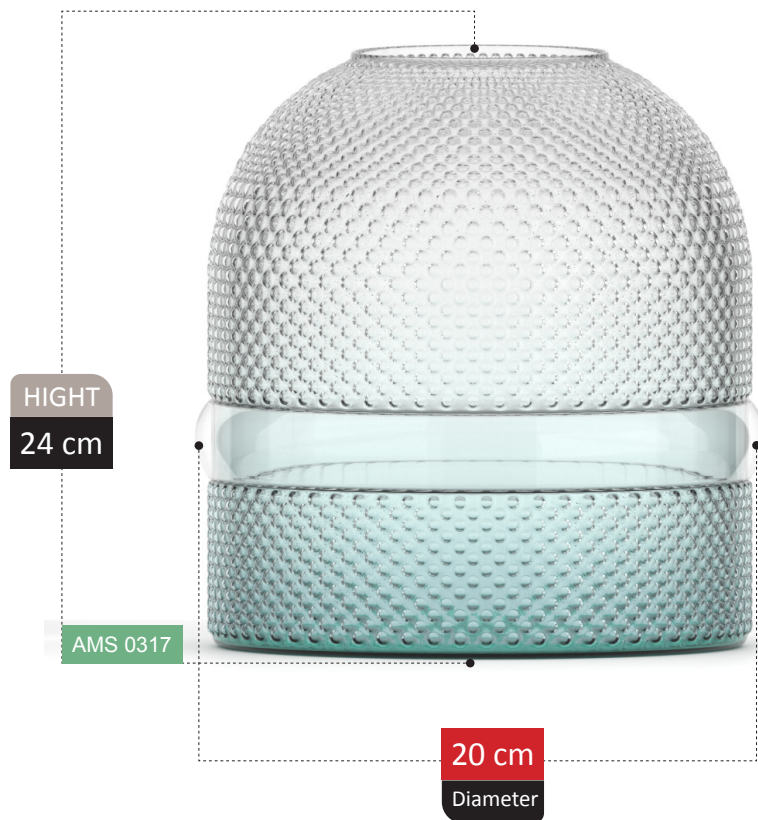

211

HIGHT
29 cm

AMS 0301

24 cm
Diameter

100% RECYCLED GLASS

MATILDE COLLECTION

FINA COLLECTION

VASE SECTION

213

HIGHT
20 cm

AMS 0303

14 cm
Diameter

100% RECYCLED GLASS

CATERINA COLLECTION

VALLEA COLLECTION

BORAK COLLECTION

HIGHT
21 cm

AMS 0315

12 cm
Diameter

LIVIA

COLLECTION

VALENTINA COLLECTION

HIGHT
23 cm

AMS 0323