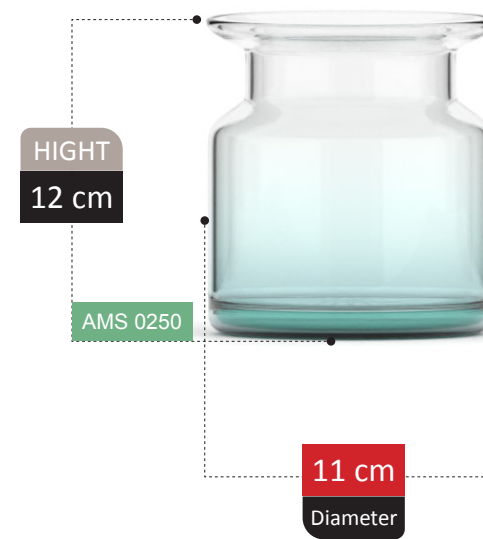

BONA COLLECTION

BONA

COLLECTION

GRETA COLLECTION

LEONARDA COLLECTION

SULAY COLLECTION

HIGHT
26 cm

AMS 0254

12 cm
Diameter

HOOD COLLECTION

ASARYA COLLECTION

VASE SECTION
Catalog 2023

177

100% RECYCLED GLASS

JARENA COLLECTION

HIGHT
30 cm

AMS 0274

24 cm
Diameter

NERVEN COLLECTION

HIGHT
22 cm

AMS 0275

30 cm
Diameter

HUMA COLLECTION

HIGHT
17 cm