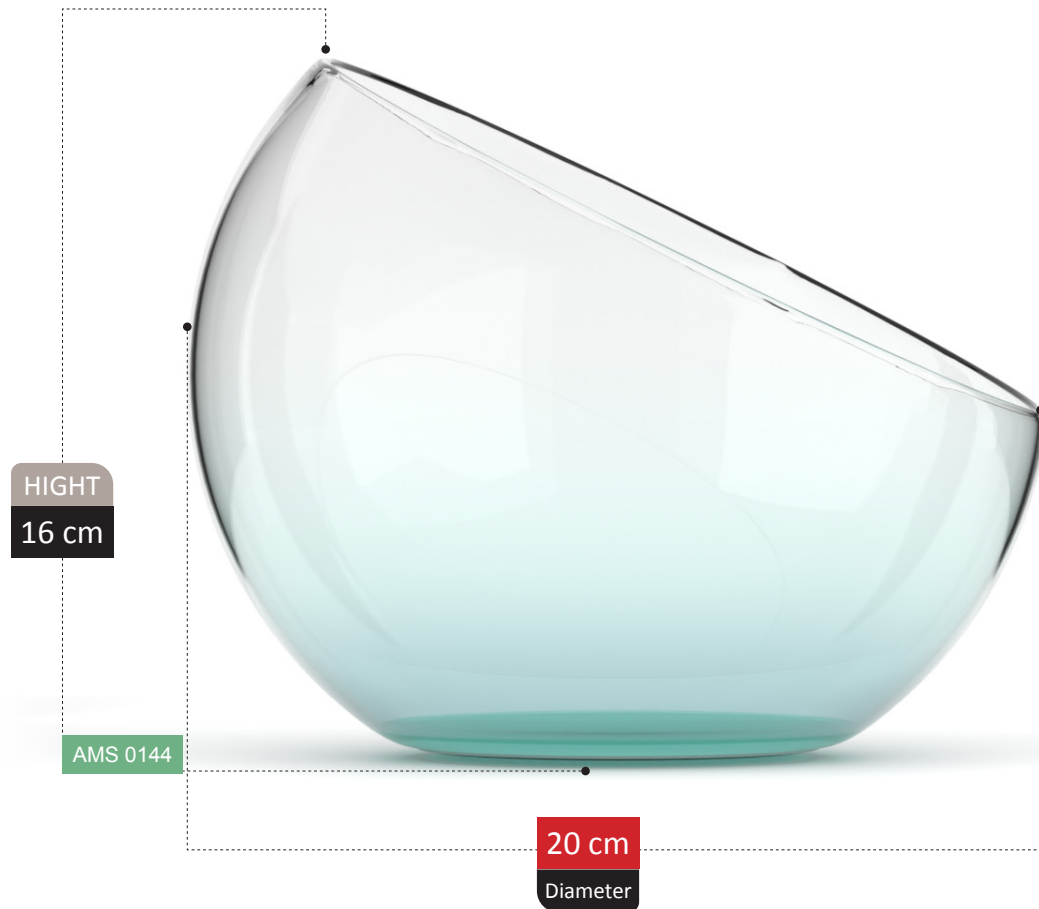

NOVELLA COLLECTION

VASE

VERRA COLLECTION

BENDA COLLECTION

MIA COLLECTION

HIGHT
18 cm

AMS 0153

14 cm
Diameter