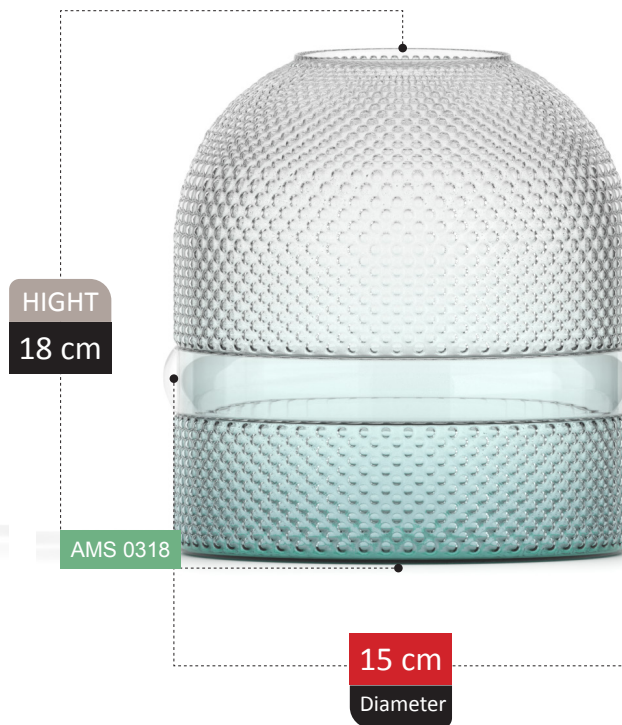

211

HIGHT
29 cm

AMS 0301

24 cm
Diameter

100% RECYCLED GLASS

MATILDE COLLECTION

FINA COLLECTION

VASE SECTION

213

HIGHT
20 cm

AMS 0303

14 cm
Diameter

100% RECYCLED GLASS

CATERINA COLLECTION

VALLEA COLLECTION

BORAK COLLECTION

HIGHT
21 cm

AMS 0315

12 cm
Diameter

LIVIA

COLLECTION

VALENTINA COLLECTION

HIGHT
23 cm

AMS 0323

LERZAN COLLECTION

HIGHT
26 cm

AMS 0331

16 cm
Diameter

LUCETTA

COLLECTION

AYAZ COLLECTION

KATREN COLLECTION