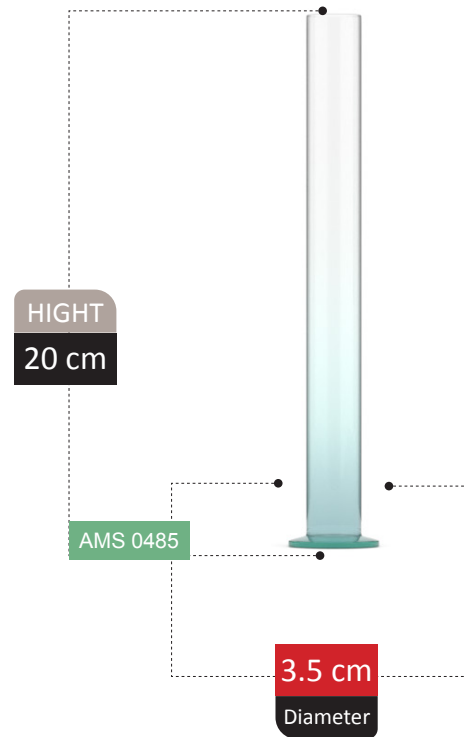

AMS 0441

12 cm
Diameter

100% RECYCLED GLASS

BICE COLLECTION

HIGHT
28 cm

AMS 0445

25 cm
Diameter

100% RECYCLED GLASS

ROSA

COLLECTION

AMORE COLLECTION

ARIANNA COLLECTION

HIGHT
14 cm

AMS 0460

14 cm
Diameter

SMYCKA

COLLECTION

LIA
COLLECTION

ASLY

COLLECTION

LALYA COLLECTION

FOOTED SECTION
Catalog 2023

297

HIGHT
41 cm

AMS 0480

11 cm
Diameter

100% RECYCLED GLASS

AVAILABLE COLOR

We are in AMS company that provides new colors according to the customer's desire, and this is not only a summary, but we are able to implement any color from the color group with the utmost accuracy.