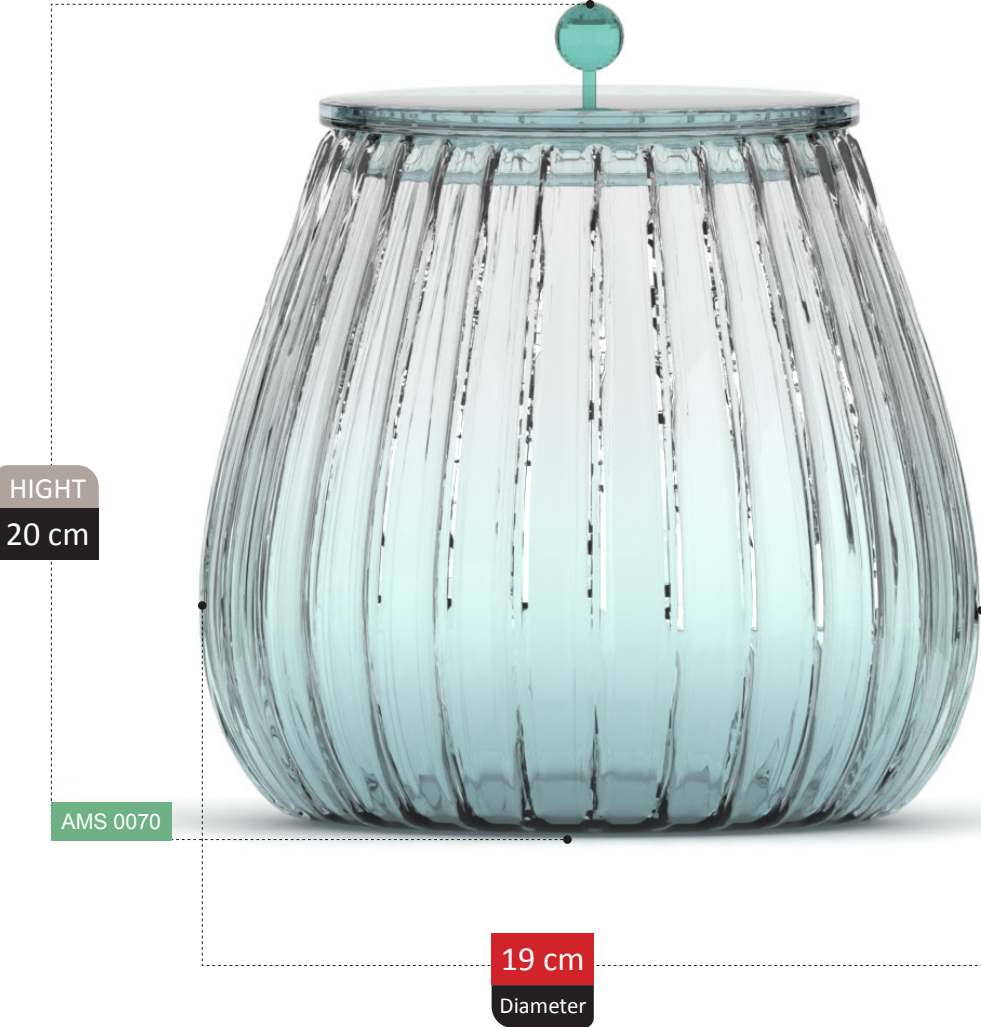

100%
RECYCLED GLASS

NEW
ARRIVAL

HIGHT
14 cm

AMS 0067

19 cm
Diameter

CATALDA

COLLECTION

NEW
ARRIVAL