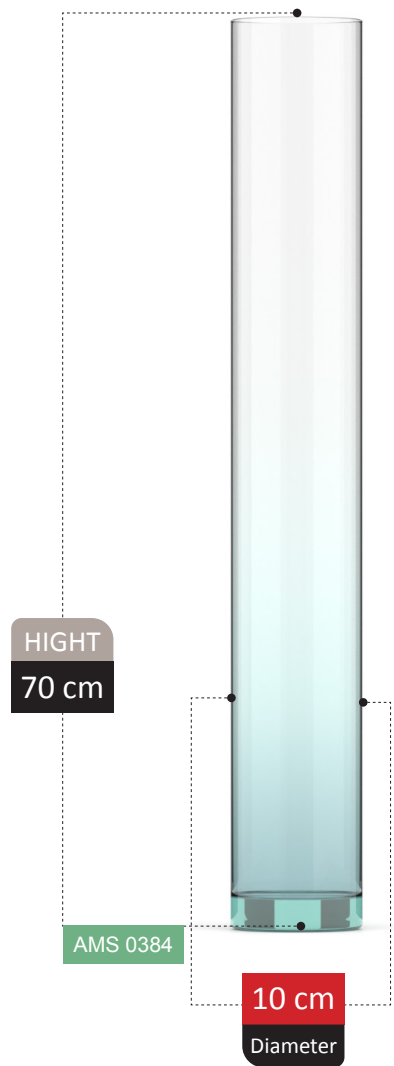

VASE SECTION
Catalog 2023

237

HIGHT
20 cm

AMS 0346

11 cm
Diameter

100% RECYCLED GLASS

ECRIN COLLECTION

100% RECYCLED GLASS

NERINA

COLLECTION

NERINA COLLECTION

NERINA COLLECTION

FOOTED

HIGHT
15 cm

AMS 0425

11 cm
Diameter

ALESSIA

COLLECTION

DEEM

COLLECTION

BRIA COLLECTION

FOOTED SECTION
Catalog 2023

275

HIGHT
16 cm

AMS 0441

12 cm
Diameter

100% RECYCLED GLASS

BICE COLLECTION

HIGHT
28 cm

AMS 0445

25 cm
Diameter

100% RECYCLED GLASS