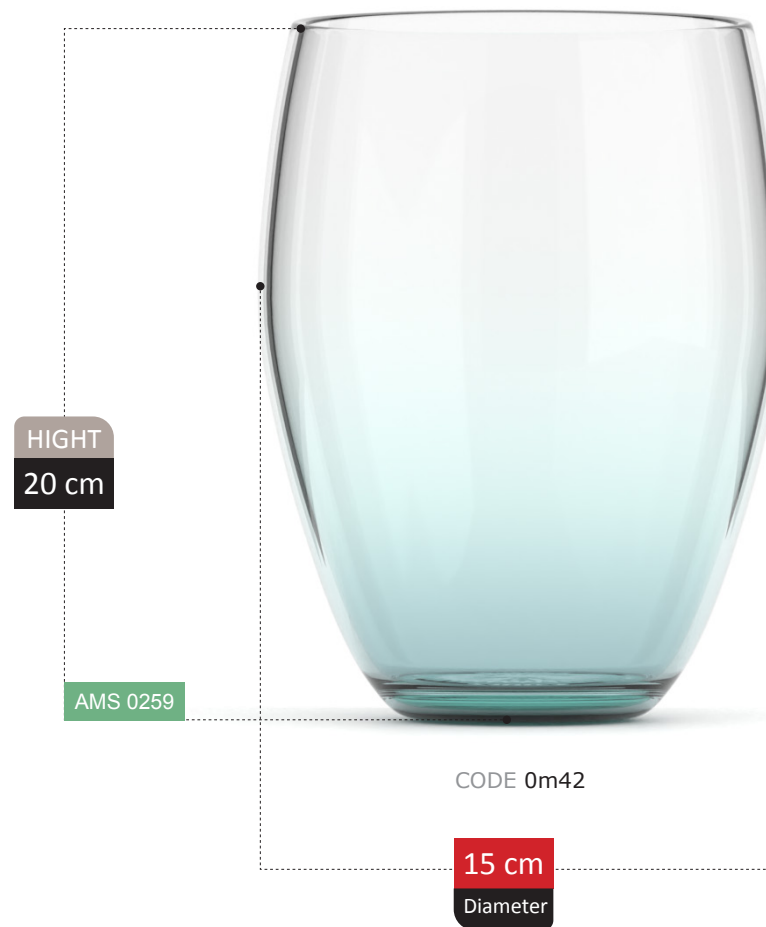

NEW
ARRIVAL

DIVINA COLLECTION

**NEW
ARRIVAL**

HIGHT
30 cm

AMS 0061

19 cm
Diameter

**NEW
ARRIVAL**

HIGHT
27 cm

BONA COLLECTION

BONA

COLLECTION

GRETA COLLECTION

LEONARDA COLLECTION

SULAY COLLECTION

HIGHT
26 cm

AMS 0254

12 cm
Diameter

HOOD COLLECTION

ASARYA COLLECTION

VASE SECTION
Catalog 2023

177

100% RECYCLED GLASS

JARENA COLLECTION

HIGHT
30 cm