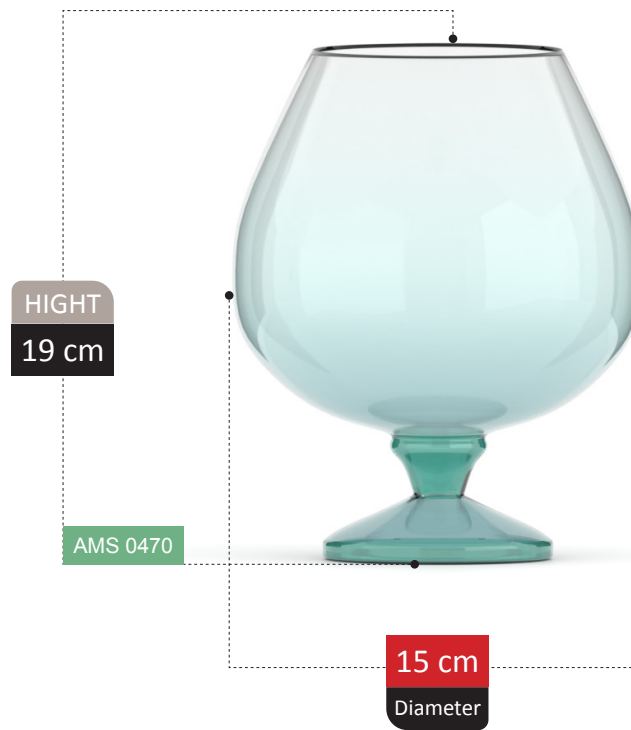

AMS 0441

12 cm
Diameter

100% RECYCLED GLASS

BICE COLLECTION

HIGHT
28 cm

AMS 0445

25 cm
Diameter

100% RECYCLED GLASS

ROSA

COLLECTION

AMORE COLLECTION

ARIANNA COLLECTION

HIGHT
14 cm

AMS 0460

14 cm
Diameter

SMYCKA

COLLECTION

LIA
COLLECTION

ASLY

COLLECTION

LALYA COLLECTION

FOOTED SECTION
Catalog 2023

297

HIGHT
41 cm