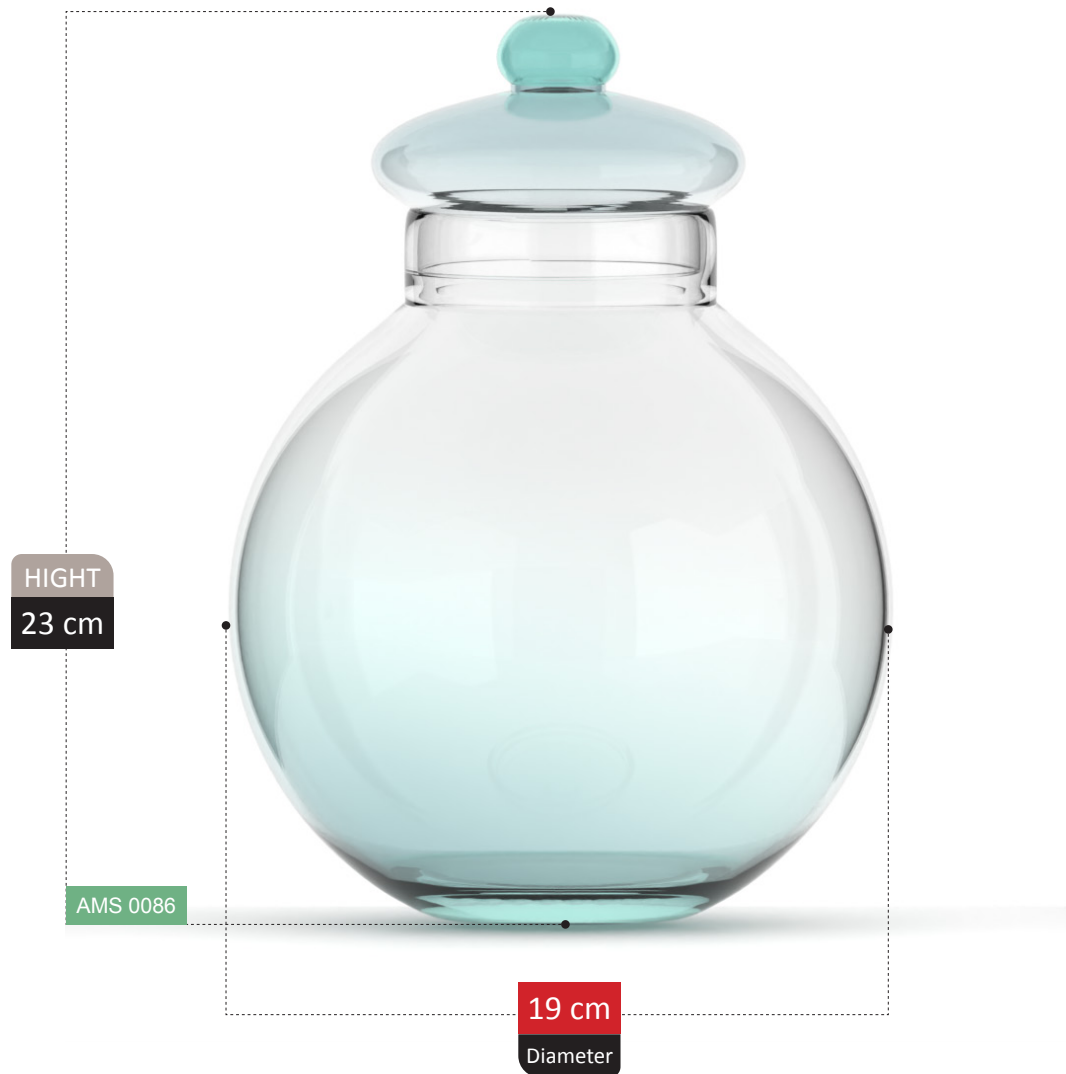

BONBON JAR SECTION
Catalog 2023

75