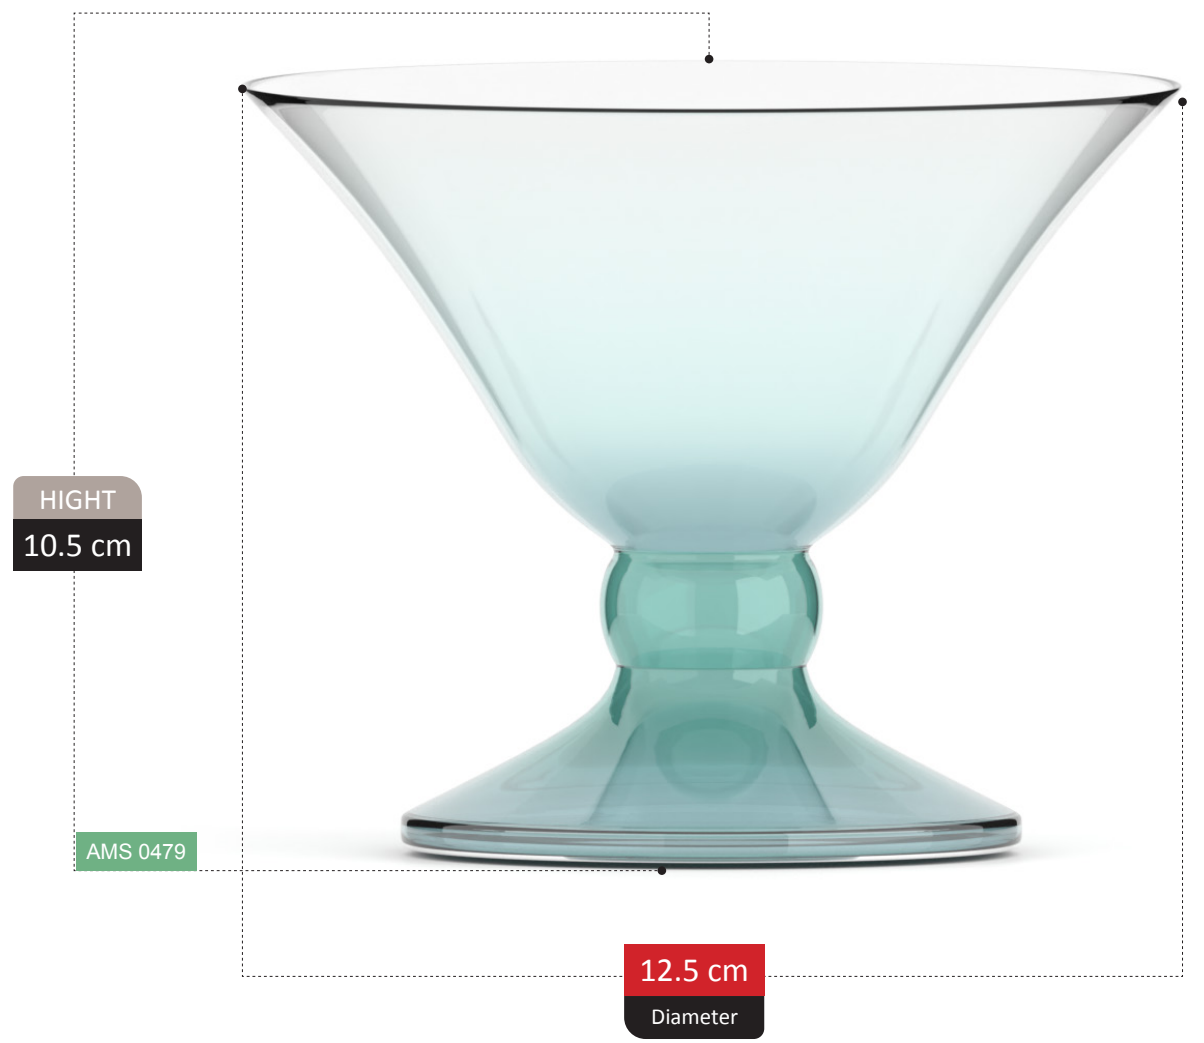

AMS 0441

12 cm
Diameter

100% RECYCLED GLASS

BICE COLLECTION

HIGHT
28 cm

AMS 0445

25 cm
Diameter

100% RECYCLED GLASS

ROSA

COLLECTION

AMORE COLLECTION

ARIANNA COLLECTION

HIGHT
14 cm

AMS 0460

14 cm
Diameter

SMYCKA

COLLECTION

LIA
COLLECTION

ASLY

COLLECTION

LALYA COLLECTION

FOOTED SECTION
Catalog 2023

297

HIGHT
41 cm