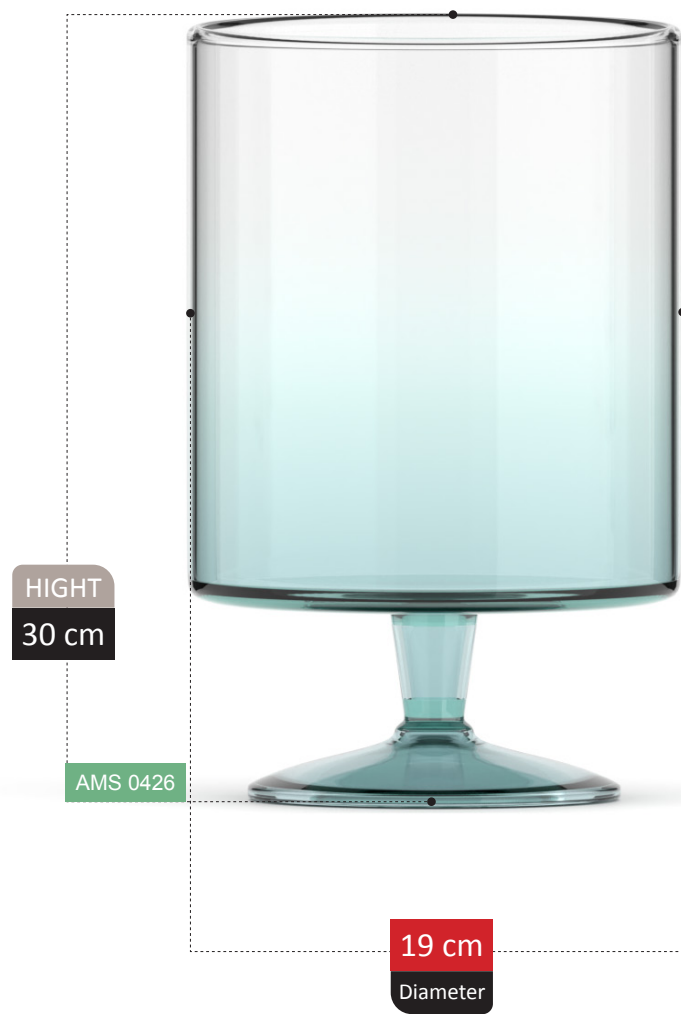

VASE SECTION
Catalog 2023

237

HIGHT
20 cm

AMS 0346

11 cm
Diameter

100% RECYCLED GLASS

ECRIN COLLECTION

100% RECYCLED GLASS

NERINA

COLLECTION

NERINA COLLECTION

NERINA COLLECTION

FOOTED

HIGHT
15 cm

AMS 0425

11 cm
Diameter

ALESSIA

COLLECTION

DEEM

COLLECTION

BRIA COLLECTION

FOOTED SECTION
Catalog 2023

275

HIGHT
16 cm

AMS 0441

12 cm
Diameter

100% RECYCLED GLASS

BICE COLLECTION

HIGHT
28 cm

AMS 0445

25 cm
Diameter

100% RECYCLED GLASS