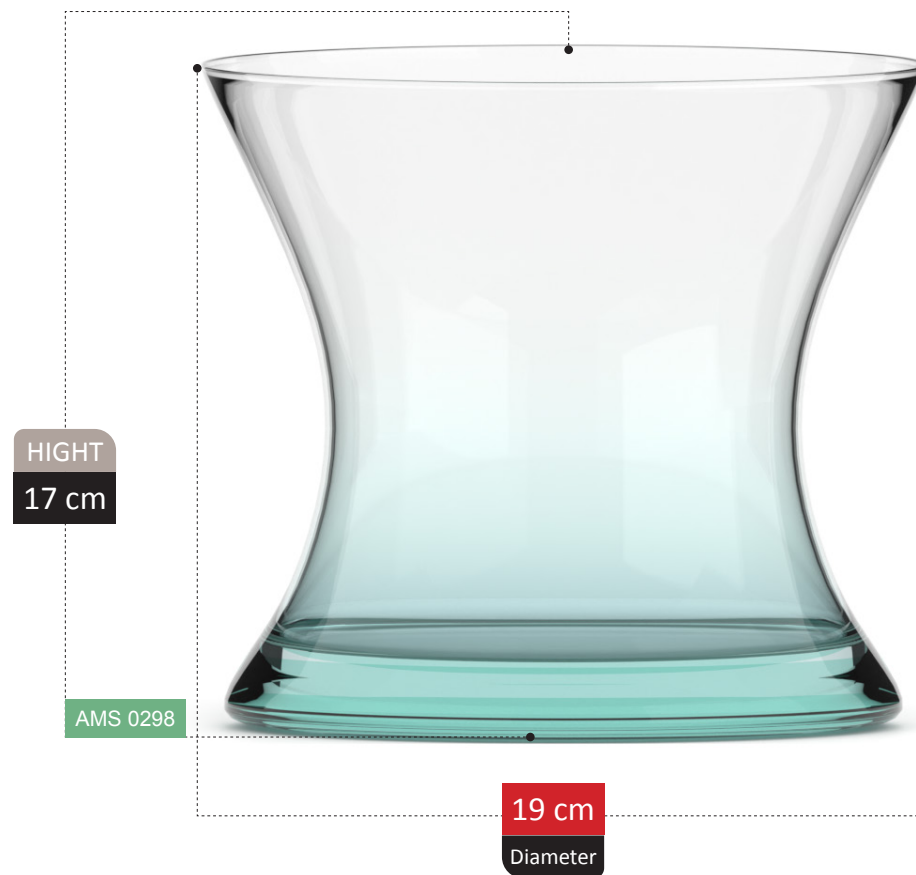

HIGHT
19 cm

AMS 0290

20 cm
Diameter

FUNDA

COLLECTION

OSENA COLLECTION

MICOLA COLLECTION

VASE SECTION
Catalog 2023

205

HIGHT
17 cm

AMS 0294

15 cm
Diameter

100% RECYCLED GLASS

OYOZ COLLECTION

HIGHT
31 cm

AMS 0295

13 cm
Diameter

DAVUL COLLECTION

HEYAN COLLECTION

VASE SECTION
Catalog 2023

209

HIGHT
37 cm

AMS 0299

33 cm
Diameter

100% RECYCLED GLASS

MARIA COLLECTION

HIGHT
23 cm

AMS 0300

18 cm
Diameter

BOYOK COLLECTION

COLLECTION

VASE SECTION
Catalog 2023