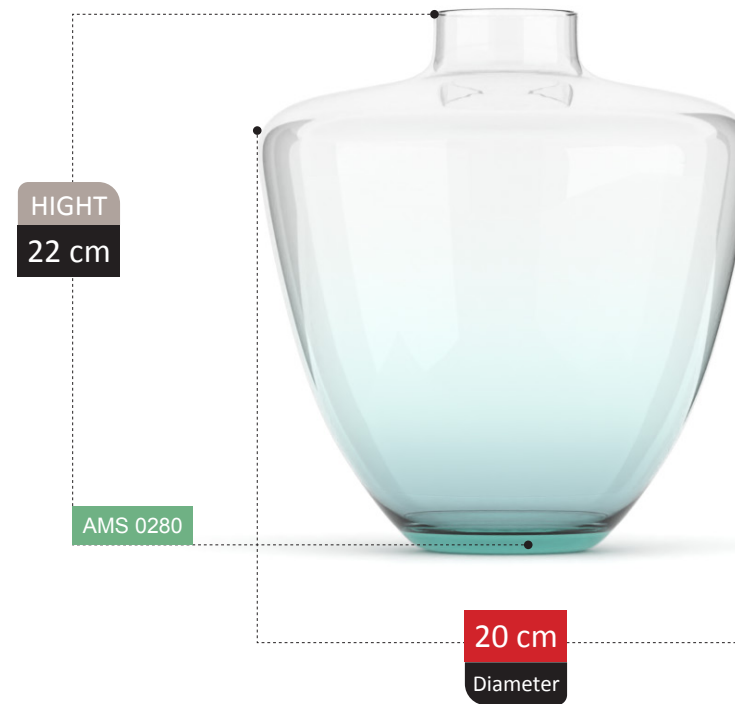

NEW
ARRIVAL

DIVINA COLLECTION

**NEW
ARRIVAL**

HIGHT
30 cm

AMS 0061

19 cm
Diameter

**NEW
ARRIVAL**

HIGHT
27 cm

AMS 0274

24 cm
Diameter

NERVEN COLLECTION

HIGHT
22 cm

AMS 0275

30 cm
Diameter

HUMA COLLECTION

HIGHT
17 cm

AMS 0276

24 cm
Diameter

LUJO
COLLECTION

TIMBUKTU COLLECTION

CLIO COLLECTION

DILETTA COLLECTION

HIGHT
10 cm

AMS 0282

18 cm
Diameter

DONATA COLLECTION

SETRAB COLLECTION

HIGHT
13 cm

AMS 0286

13 cm
Diameter

100% RECYCLED GLASS

GAIIA
COLLECTION