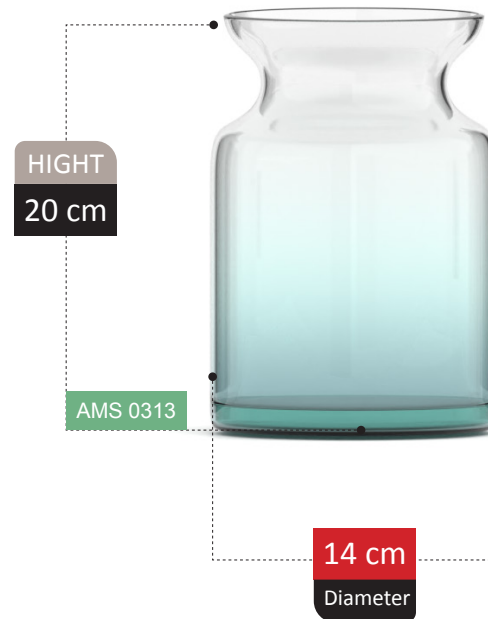

100% RECYCLED GLASS

MARIA COLLECTION

HIGHT
23 cm

AMS 0300

18 cm
Diameter

BOYOK COLLECTION

COLLECTION

VASE SECTION
Catalog 2023

211

HIGHT
29 cm

AMS 0301

24 cm
Diameter

100% RECYCLED GLASS

MATILDE COLLECTION

FINA COLLECTION

VASE SECTION

213

HIGHT
20 cm

AMS 0303

14 cm
Diameter

100% RECYCLED GLASS

CATERINA COLLECTION

VALLEA COLLECTION

BORAK COLLECTION

HIGHT
21 cm

AMS 0315

12 cm
Diameter

LIVIA

COLLECTION

VALENTINA COLLECTION

HIGHT
23 cm

AMS 0323