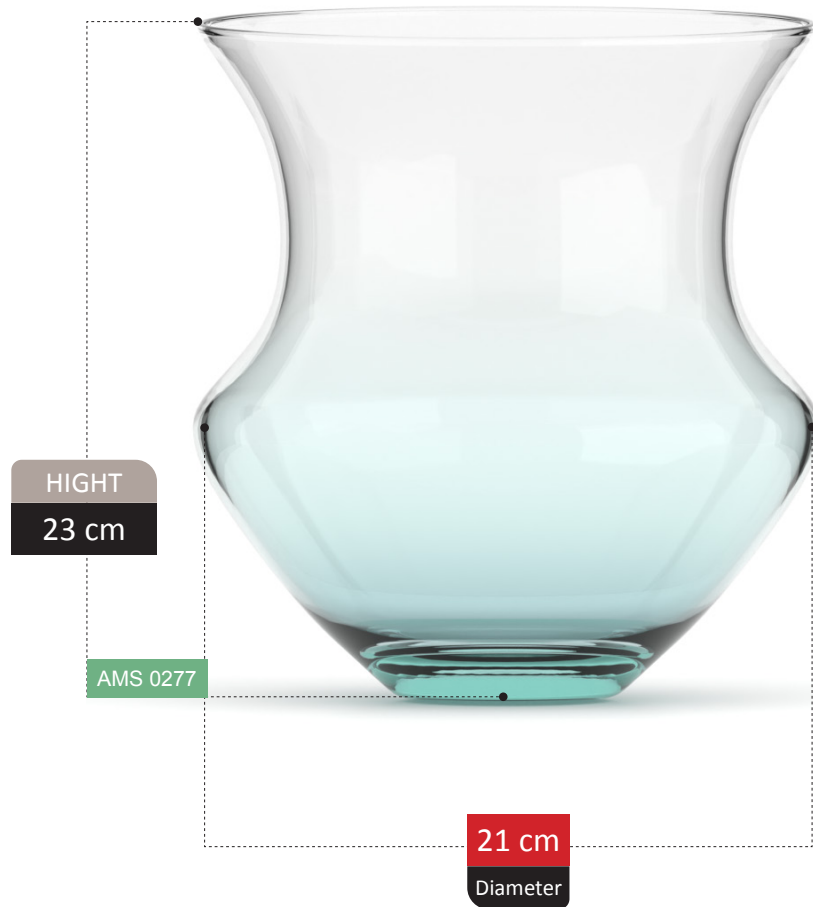

AMS 0274

24 cm
Diameter

NERVEN COLLECTION

HIGHT
22 cm

AMS 0275

30 cm
Diameter

HUMA COLLECTION

HIGHT
17 cm

AMS 0276

24 cm
Diameter

LUJO
COLLECTION

TIMBUKTU COLLECTION

CLIO COLLECTION

DILETTA COLLECTION

HIGHT
10 cm

AMS 0282

18 cm
Diameter

DONATA COLLECTION

SETRAB COLLECTION

HIGHT
13 cm

AMS 0286

13 cm
Diameter

100% RECYCLED GLASS

GAIIA
COLLECTION