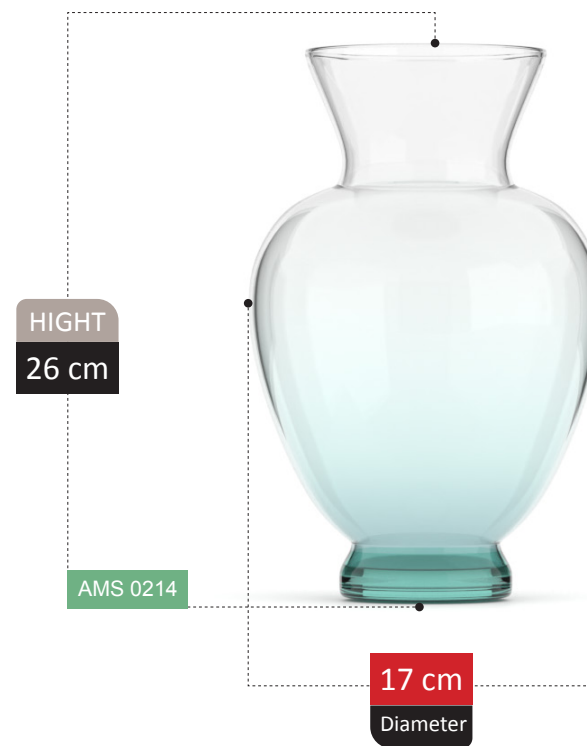

BOTTLE VASE SECTION
Catalog 2023

HIGHT
26 cm

AMS 0010

22 cm
Diameter

100% RECYCLED GLASS

LENYA
COLLECTION

HUNDE COLLECTION

HIGHT
25 cm

VASE SECTION
Catalog 2023

133

HIGHT
12 cm

AMS 0178

16 cm
Diameter

100% RECYCLED GLASS

AZAD COLLECTION

ZULA

ANDREA
COLLECTION

SEVEL COLLECTION

HIGHT
26 cm

AMS 0211

14 cm
Diameter

NICOLA

COLLECTION

NICOLA COLLECTION