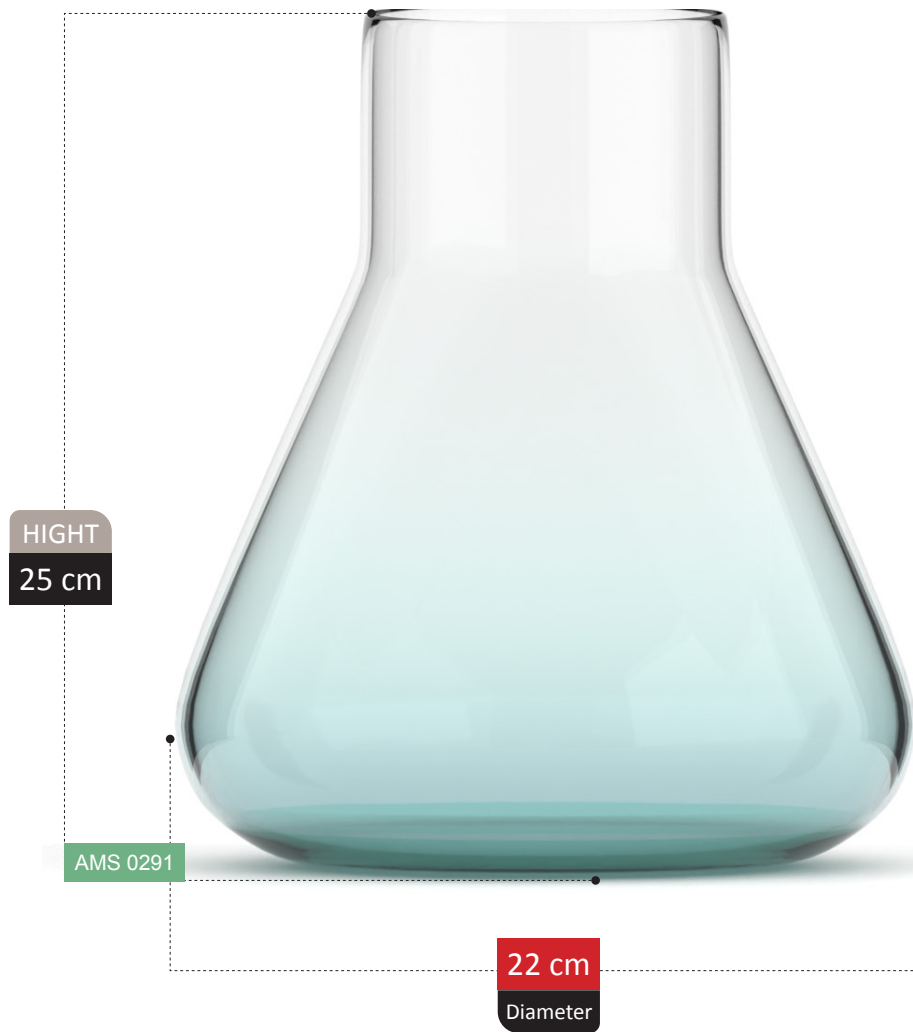

18 cm
Diameter

DONATA COLLECTION

SETRAB COLLECTION

HIGHT
13 cm

AMS 0286

13 cm
Diameter

100% RECYCLED GLASS

GAIIA
COLLECTION

HIGHT
19 cm

AMS 0290

20 cm
Diameter

FUNDA

COLLECTION

OSENA COLLECTION

MICOLA COLLECTION

VASE SECTION
Catalog 2023

205

HIGHT
17 cm

AMS 0294

15 cm
Diameter

100% RECYCLED GLASS

OYOZ COLLECTION

HIGHT
31 cm

AMS 0295

13 cm
Diameter

DAVUL COLLECTION

HEYAN COLLECTION

VASE SECTION
Catalog 2023

209

HIGHT
37 cm

AMS 0299

33 cm
Diameter