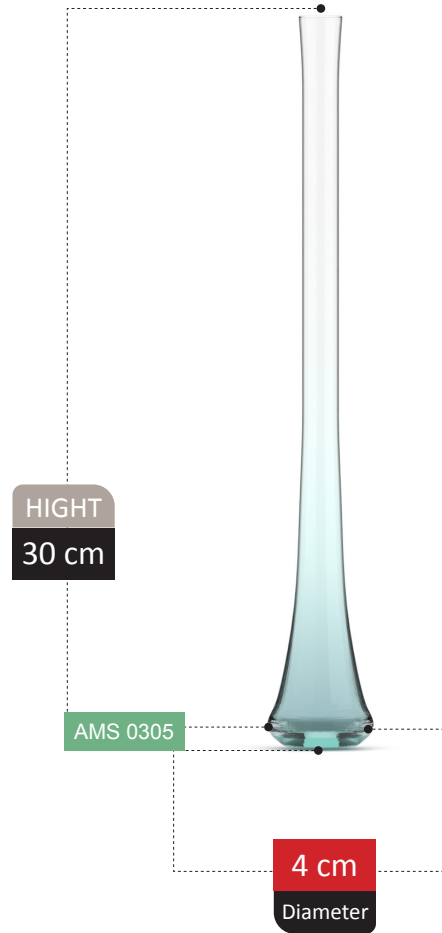

13 cm
Diameter

DAVUL COLLECTION

HEYAN COLLECTION

VASE SECTION
Catalog 2023

209

HIGHT
37 cm

AMS 0299

33 cm
Diameter

211

HIGHT
29 cm

AMS 0301

24 cm
Diameter

100% RECYCLED GLASS

MATILDE COLLECTION

FINA COLLECTION

VASE SECTION

213

HIGHT
20 cm

AMS 0303

14 cm
Diameter

100% RECYCLED GLASS

CATERINA COLLECTION

VALLEA COLLECTION

BORAK COLLECTION

HIGHT
21 cm

AMS 0315

12 cm
Diameter

LIVIA

COLLECTION

VALENTINA COLLECTION

HIGHT
23 cm

AMS 0323