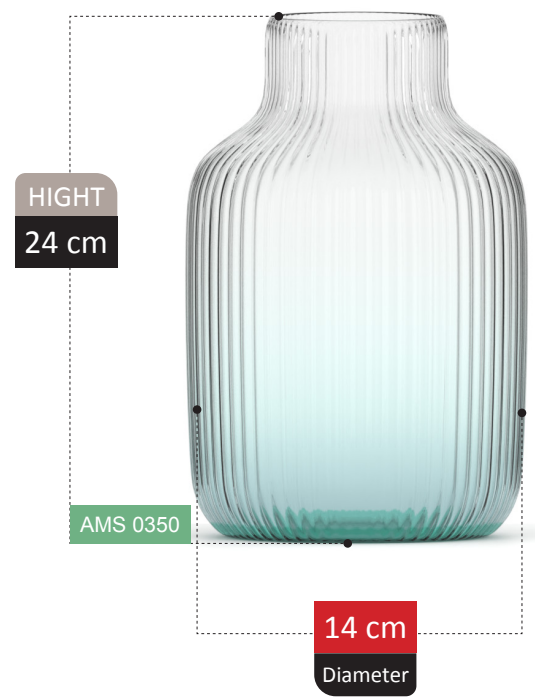

LERZAN COLLECTION

HIGHT
26 cm

AMS 0331

16 cm
Diameter

LUCETTA

COLLECTION

AYAZ COLLECTION

KATREN COLLECTION

VASE SECTION
Catalog 2023

237

HIGHT
20 cm

AMS 0346

11 cm
Diameter

100% RECYCLED GLASS

ECRIN COLLECTION

100% RECYCLED GLASS