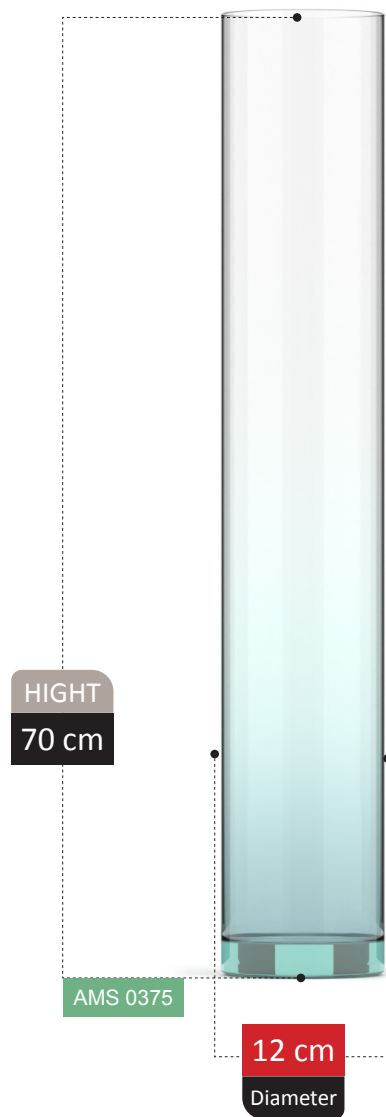

VASE SECTION
Catalog 2023

237

HIGHT
20 cm

AMS 0346

11 cm
Diameter

100% RECYCLED GLASS

ECRIN COLLECTION

100% RECYCLED GLASS

NERINA

COLLECTION

NERINA COLLECTION

NERINA COLLECTION

FOOTED

HIGHT
15 cm

AMS 0425

11 cm
Diameter

ALESSIA

COLLECTION

DEEM

COLLECTION

BRIA COLLECTION

FOOTED SECTION
Catalog 2023

275

HIGHT
16 cm

AMS 0441

12 cm
Diameter

100% RECYCLED GLASS

BICE COLLECTION

HIGHT
28 cm

AMS 0445

25 cm
Diameter

100% RECYCLED GLASS