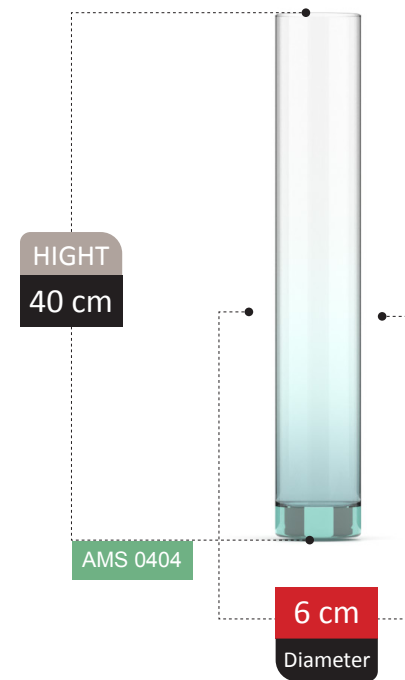

VASE SECTION
Catalog 2023

237

HIGHT
20 cm

AMS 0346

11 cm
Diameter

100% RECYCLED GLASS

ECRIN COLLECTION

100% RECYCLED GLASS

NERINA

COLLECTION

NERINA COLLECTION

NERINA COLLECTION

FOOTED

HIGHT
15 cm

AMS 0425

11 cm
Diameter

ALESSIA

COLLECTION

DEEM

COLLECTION

BRIA COLLECTION

FOOTED SECTION
Catalog 2023

275

HIGHT
16 cm

AMS 0441

12 cm
Diameter

100% RECYCLED GLASS

BICE COLLECTION

HIGHT
28 cm

AMS 0445

25 cm
Diameter

100% RECYCLED GLASS