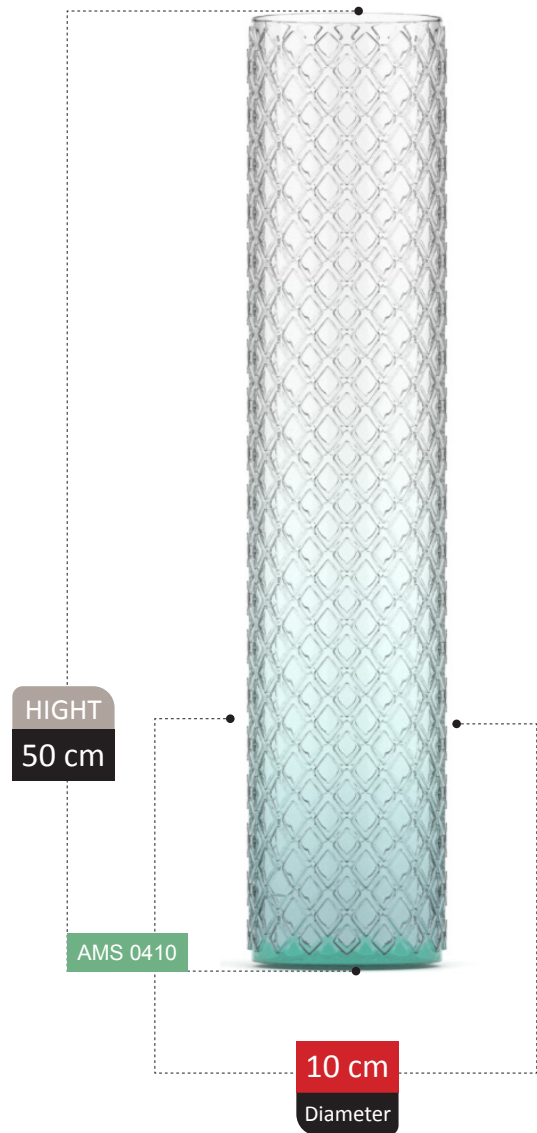

NERINA

COLLECTION

NERINA COLLECTION

NERINA COLLECTION

FOOTED

HIGHT
15 cm

AMS 0425

11 cm
Diameter

ALESSIA

COLLECTION

DEEM

COLLECTION

BRIA COLLECTION

FOOTED SECTION
Catalog 2023

275

HIGHT
16 cm