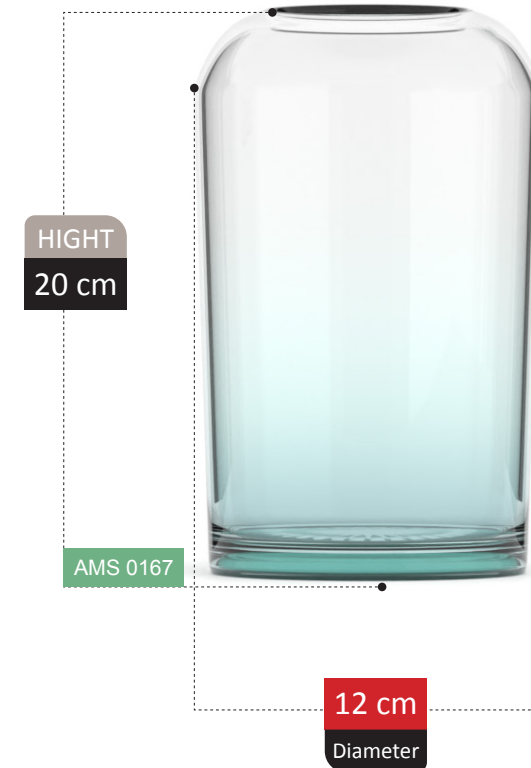

AMS 0159

13 cm
Diameter

100% RECYCLED GLASS

JANAN

COLLECTION

HIGHT
17 cm

AMS 0163

14 cm
Diameter

BERNA COLLECTION

HIGHT
19 cm

AMS 0164

15 cm
Diameter

ZOLEN COLLECTION

VEGA COLLECTION

PRIMA

COLLECTION

JOSIE COLLECTION

HIGHT
14 cm

AMS 0170

9 cm
Diameter

MINIK COLLECTION

HIGHT
13 cm

AMS 0171

7 cm
Diameter

ANNA COLLECTION

HIGHT
11 cm

AMS 0173

11 cm
Diameter

DILARA COLLECTION

WAZON

COLLECTION

VASE SECTION
Catalog 2023