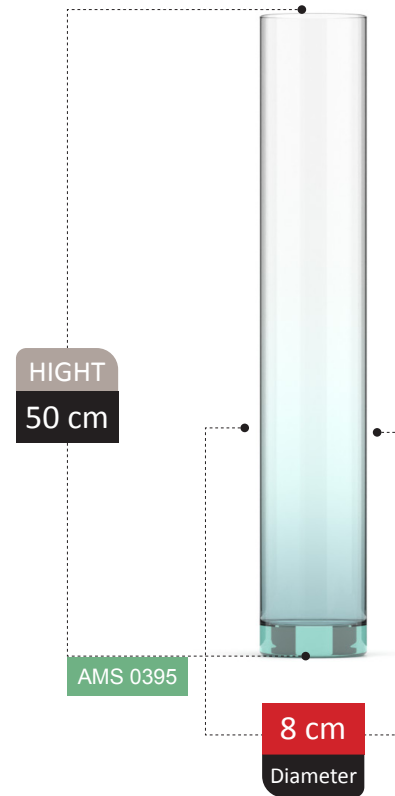

NERINA

COLLECTION

NERINA COLLECTION

NERINA COLLECTION

FOOTED

HIGHT
15 cm

AMS 0425

11 cm
Diameter

ALESSIA

COLLECTION

DEEM

COLLECTION

BRIA COLLECTION

FOOTED SECTION
Catalog 2023

275

HIGHT
16 cm

AMS 0441

12 cm
Diameter

100% RECYCLED GLASS

BICE COLLECTION

HIGHT
28 cm

AMS 0445

25 cm
Diameter

100% RECYCLED GLASS