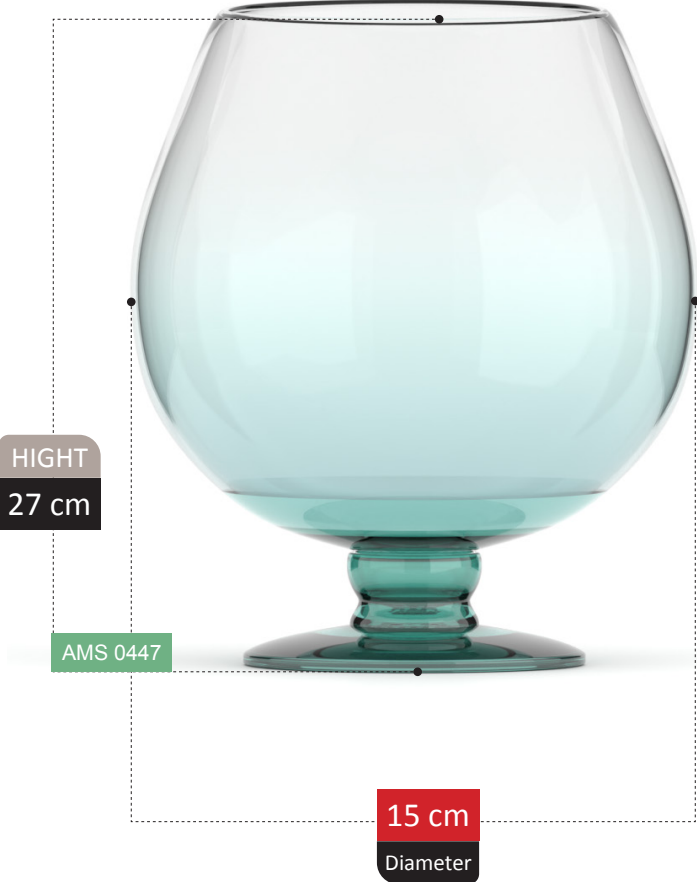

NERINA

COLLECTION

NERINA COLLECTION

NERINA COLLECTION

FOOTED

HIGHT
15 cm

AMS 0425

11 cm
Diameter

ALESSIA

COLLECTION

DEEM

COLLECTION

BRIA COLLECTION

FOOTED SECTION
Catalog 2023

275

HIGHT
16 cm

AMS 0441

12 cm
Diameter

100% RECYCLED GLASS

BICE COLLECTION

HIGHT
28 cm

AMS 0445

25 cm
Diameter

100% RECYCLED GLASS

ROSA

COLLECTION

AMORE COLLECTION

ARIANNA COLLECTION

HIGHT
14 cm

AMS 0460

14 cm
Diameter

SMYCKA