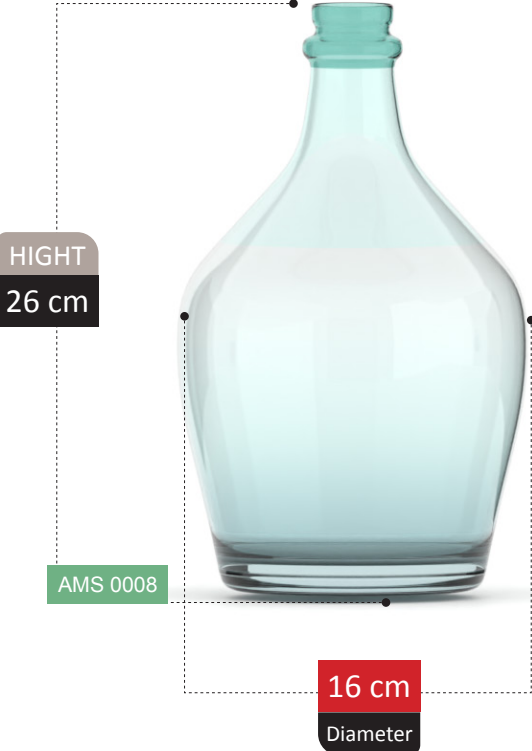

BOTTLE VASE

100% RECYCLED GLASS

www.amsglass.org

BINIZ COLLECTION

HIGHT
23 cm

AMS 0003

12 cm
Diameter

HIGHT
20 cm

AMS 0004

11 cm
Diameter

HORMOZ COLLECTION

EJENA COLLECTION

HIGHT
25 cm

AMS 0009

11 cm
Diameter

HOLYA COLLECTION

BOTTLE VASE SECTION
Catalog 2023

HIGHT
26 cm

AMS 0010

22 cm
Diameter

100% RECYCLED GLASS

LENYA
COLLECTION

HUNDE COLLECTION

HIGHT
25 cm