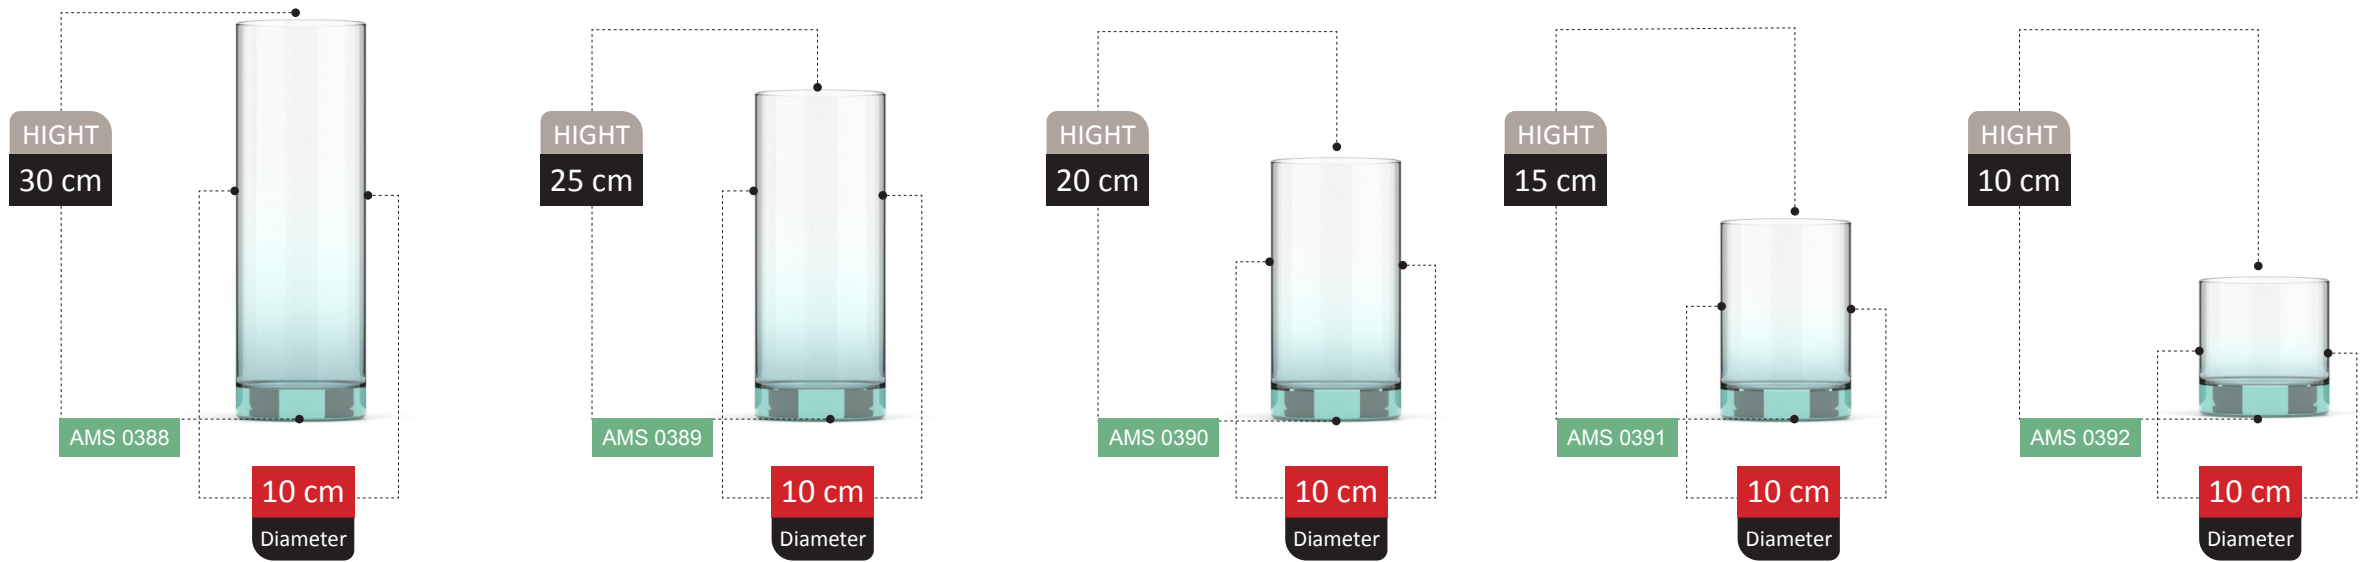

NERINA

COLLECTION

NERINA COLLECTION

NERINA COLLECTION

FOOTED

HIGHT
15 cm

AMS 0425

11 cm
Diameter