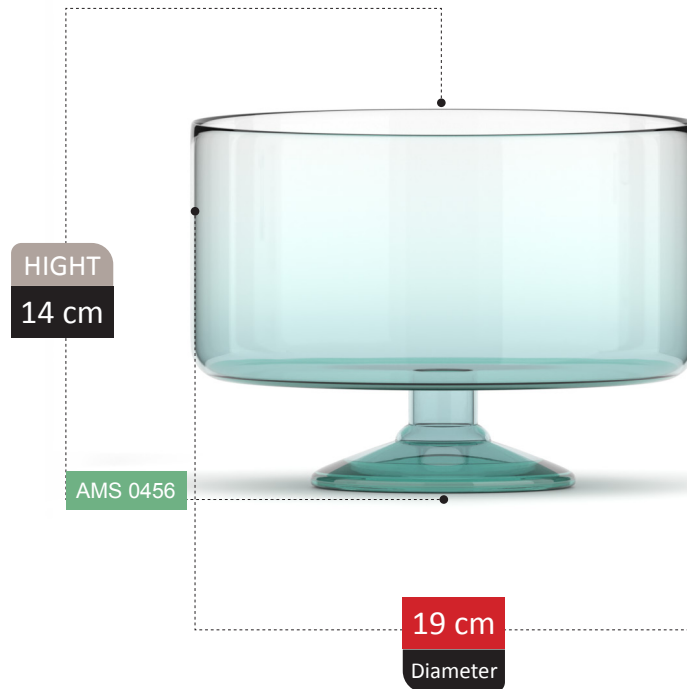

NERINA

COLLECTION

NERINA COLLECTION

NERINA COLLECTION

FOOTED

HIGHT
15 cm

AMS 0425

11 cm
Diameter

AMS 0441

12 cm
Diameter

100% RECYCLED GLASS

BICE COLLECTION

HIGHT
28 cm

AMS 0445

25 cm
Diameter

100% RECYCLED GLASS

ROSA

COLLECTION

AMORE COLLECTION

ARIANNA COLLECTION

HIGHT
14 cm

AMS 0460

14 cm
Diameter

SMYCKA

COLLECTION

LIA
COLLECTION

ASLY

COLLECTION

LALYA COLLECTION

FOOTED SECTION
Catalog 2023

297

HIGHT
41 cm