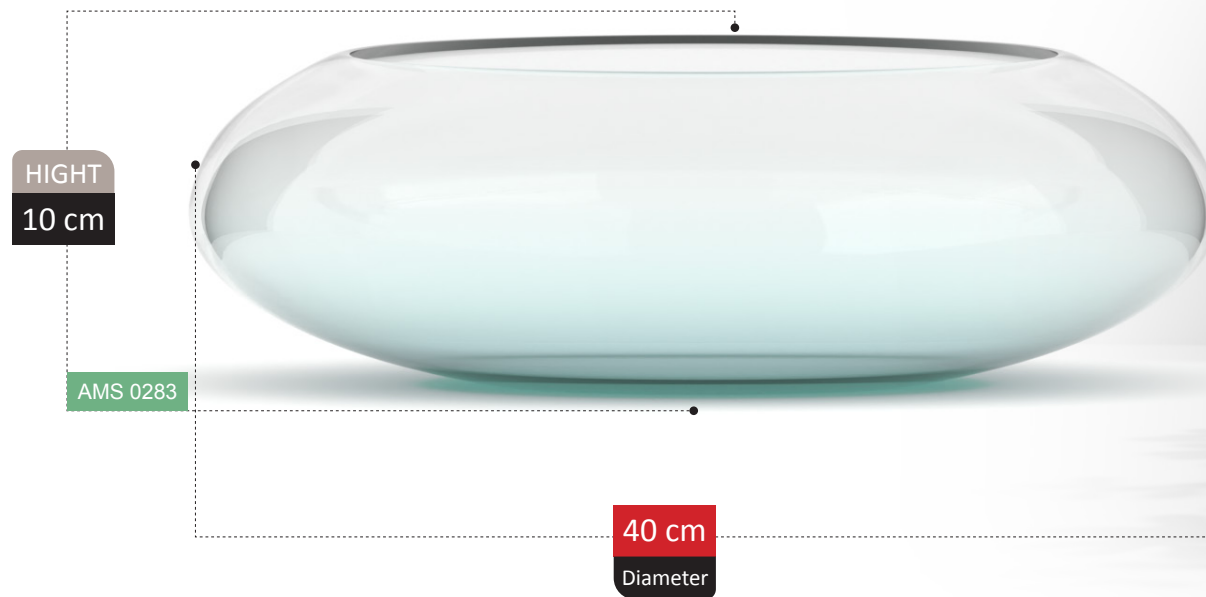

AMS 0274

24 cm
Diameter

NERVEN COLLECTION

HIGHT
22 cm

AMS 0275

30 cm
Diameter

HUMA COLLECTION

HIGHT
17 cm

AMS 0276

24 cm
Diameter

LUJO
COLLECTION

TIMBUKTU COLLECTION

CLIO COLLECTION

DILETTA COLLECTION

HIGHT
10 cm

AMS 0282

18 cm
Diameter

DONATA COLLECTION

SETRAB COLLECTION

HIGHT
13 cm

AMS 0286

13 cm
Diameter

100% RECYCLED GLASS

GAIIA
COLLECTION