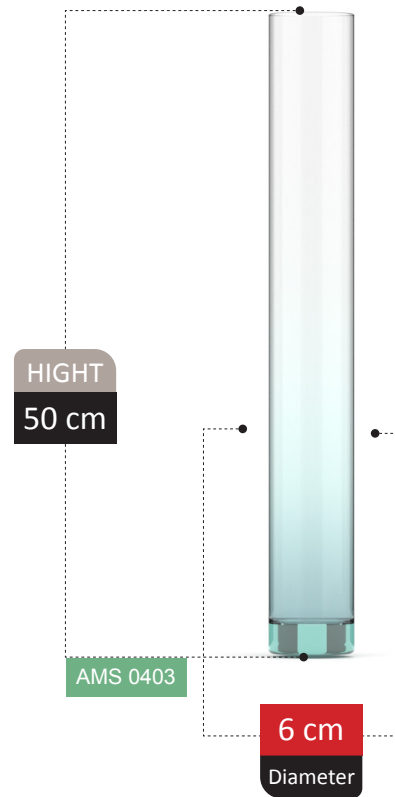

NERINA

COLLECTION

NERINA COLLECTION

NERINA COLLECTION

FOOTED

HIGHT
15 cm

AMS 0425

11 cm
Diameter

ALESSIA

COLLECTION

DEEM

COLLECTION

BRIA COLLECTION

FOOTED SECTION
Catalog 2023

275

HIGHT
16 cm

AMS 0441

12 cm
Diameter

100% RECYCLED GLASS

BICE COLLECTION

HIGHT
28 cm

AMS 0445

25 cm
Diameter

100% RECYCLED GLASS