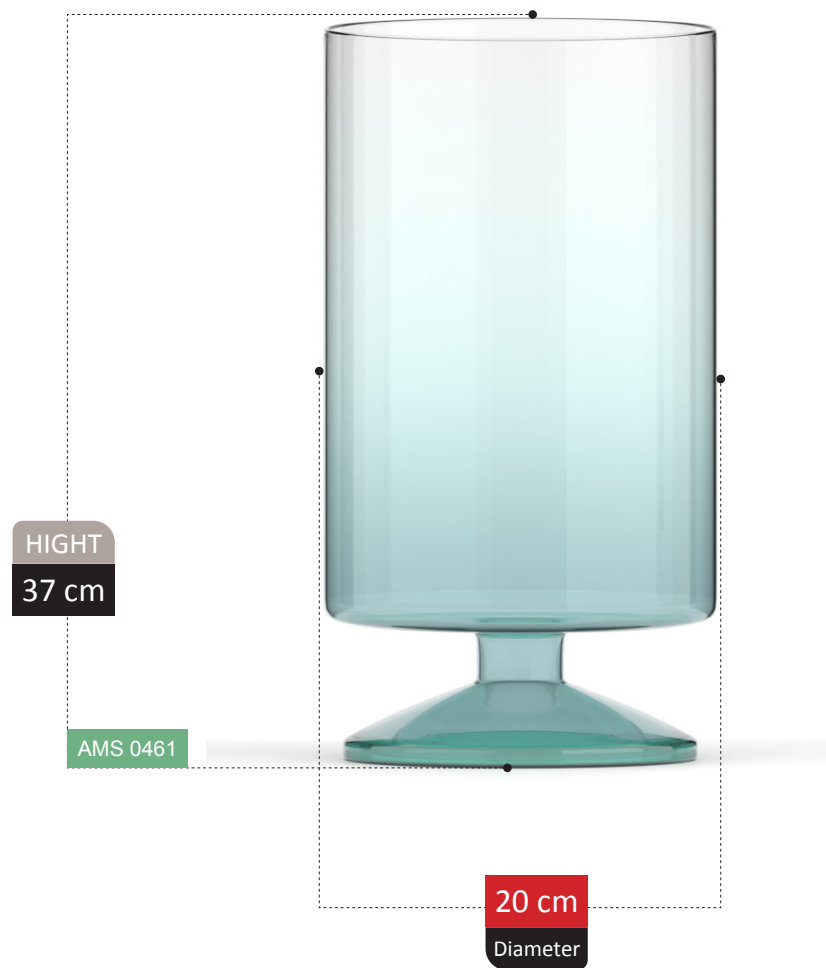

AMS 0441

12 cm
Diameter

100% RECYCLED GLASS

BICE COLLECTION

HIGHT
28 cm

AMS 0445

25 cm
Diameter

100% RECYCLED GLASS

ROSA

COLLECTION

AMORE COLLECTION

ARIANNA COLLECTION

HIGHT
14 cm

AMS 0460

14 cm
Diameter

SMYCKA

COLLECTION

LIA
COLLECTION

ASLY

COLLECTION

LALYA COLLECTION

FOOTED SECTION
Catalog 2023

297

HIGHT
41 cm