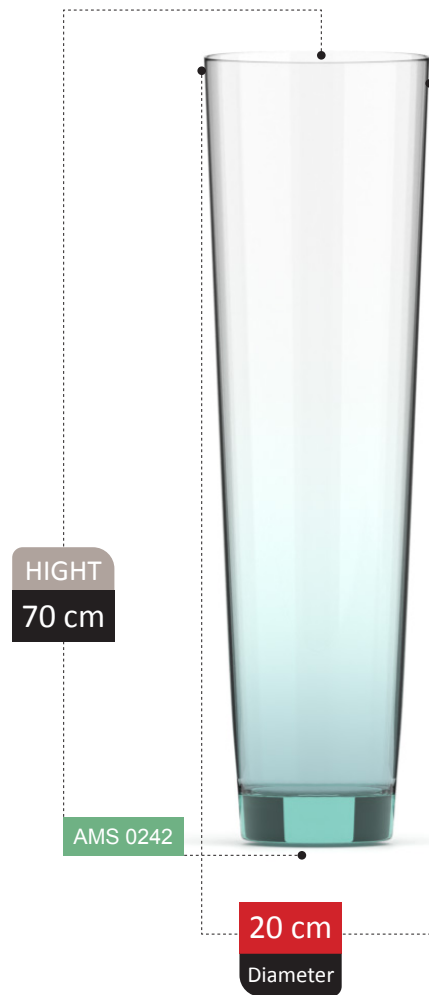

BONA COLLECTION

BONA

COLLECTION

GRETA COLLECTION

LEONARDA COLLECTION

SULAY COLLECTION

HIGHT
26 cm

AMS 0254

12 cm
Diameter

HOOD COLLECTION

ASARYA COLLECTION

VASE SECTION
Catalog 2023

177

100% RECYCLED GLASS

JARENA COLLECTION

HIGHT
30 cm