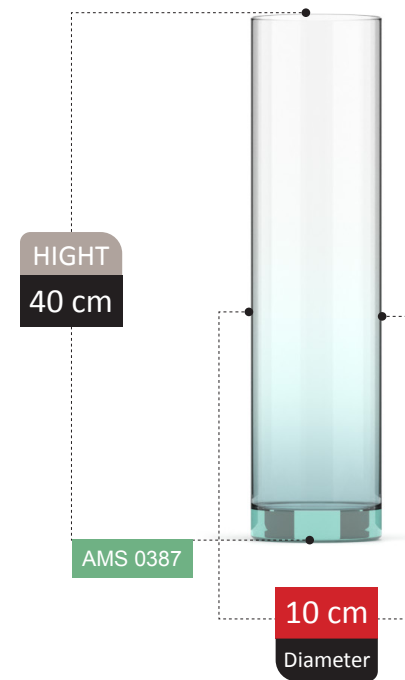

VASE SECTION
Catalog 2023

237

HIGHT
20 cm

AMS 0346

11 cm
Diameter

100% RECYCLED GLASS

ECRIN COLLECTION

100% RECYCLED GLASS

NERINA

COLLECTION

NERINA COLLECTION

NERINA COLLECTION

FOOTED

HIGHT
15 cm

AMS 0425

11 cm
Diameter

ALESSIA

COLLECTION

DEEM

COLLECTION

BRIA COLLECTION

FOOTED SECTION
Catalog 2023

275

HIGHT
16 cm

AMS 0441

12 cm
Diameter

100% RECYCLED GLASS

BICE COLLECTION

HIGHT
28 cm

AMS 0445

25 cm
Diameter

100% RECYCLED GLASS