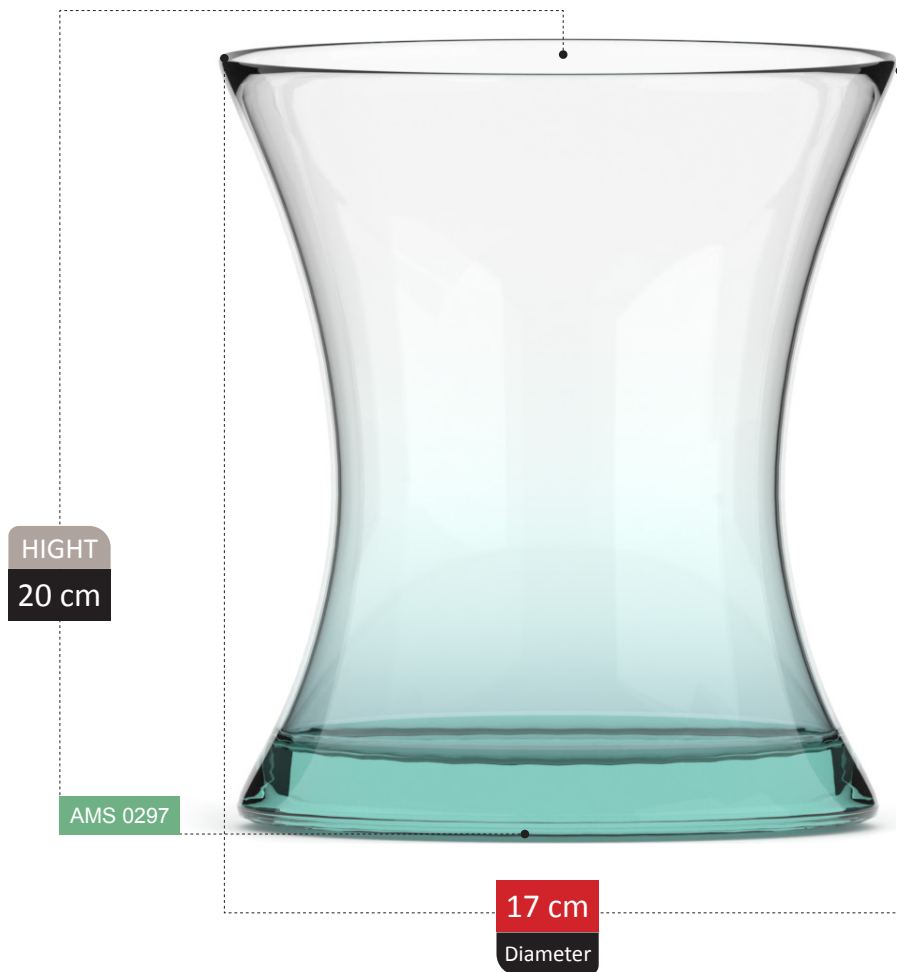

18 cm
Diameter

DONATA COLLECTION

SETRAB COLLECTION

HIGHT
13 cm

AMS 0286

13 cm
Diameter

100% RECYCLED GLASS

GAIIA
COLLECTION

HIGHT
19 cm

AMS 0290

20 cm
Diameter

FUNDA

COLLECTION

OSENA COLLECTION

MICOLA COLLECTION

VASE SECTION
Catalog 2023

205

HIGHT
17 cm

AMS 0294

15 cm
Diameter

100% RECYCLED GLASS

OYOZ COLLECTION

HIGHT
31 cm

AMS 0295

13 cm
Diameter

DAVUL COLLECTION

HEYAN COLLECTION

VASE SECTION
Catalog 2023

209

HIGHT
37 cm

AMS 0299

33 cm
Diameter