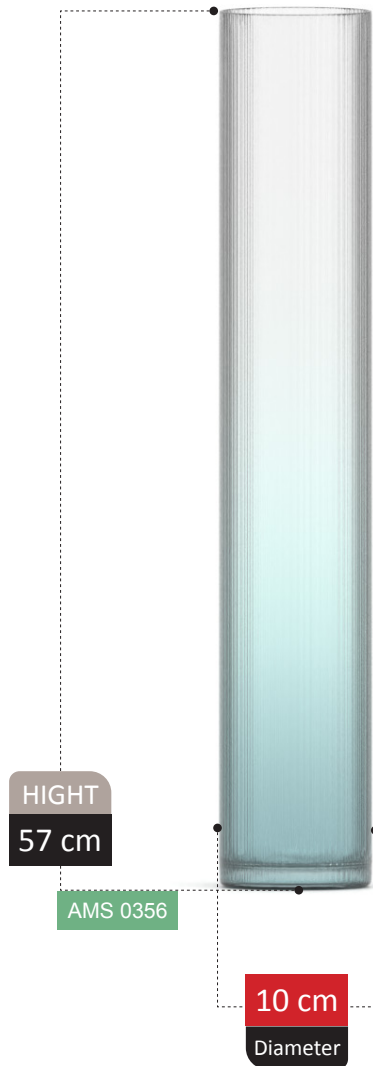

VASE SECTION
Catalog 2023

237

HIGHT
20 cm

AMS 0346

11 cm
Diameter

100% RECYCLED GLASS

ECRIN COLLECTION

100% RECYCLED GLASS

100% RECYCLED GLASS

ADOSIA COLLECTION

HIGHT
16 cm

AMS 0355

18 cm
Diameter

TALINA

COLLECTION

TOLIPYA COLLECTION

NERINA

COLLECTION

NERINA COLLECTION

NERINA COLLECTION

FOOTED

HIGHT
15 cm

AMS 0425

11 cm
Diameter