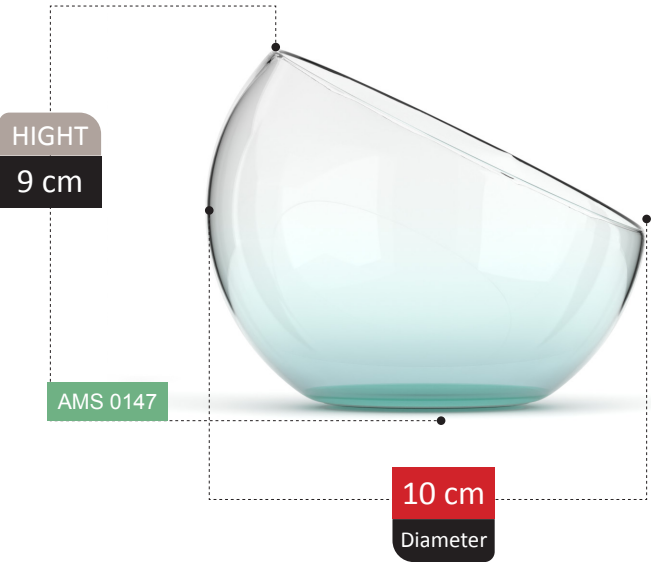

AMS 0132

40 cm
Diameter

AMS 0133

35 cm
Diameter

AMS 0134

30 cm
Diameter

NOVELLA

COLLECTION

NOVELLA COLLECTION

VASE

VERRA COLLECTION

BENDA COLLECTION

MIA COLLECTION

HIGHT
18 cm

AMS 0153

14 cm
Diameter