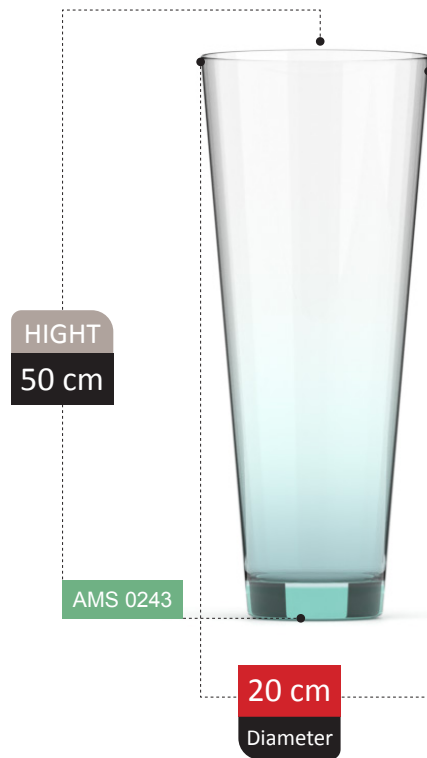

BONA COLLECTION

BONA

COLLECTION

GRETA COLLECTION

LEONARDA COLLECTION

SULAY COLLECTION

HIGHT
26 cm

AMS 0254

12 cm
Diameter

HOOD COLLECTION

ASARYA COLLECTION

VASE SECTION
Catalog 2023

177

100% RECYCLED GLASS

JARENA COLLECTION

HIGHT
30 cm