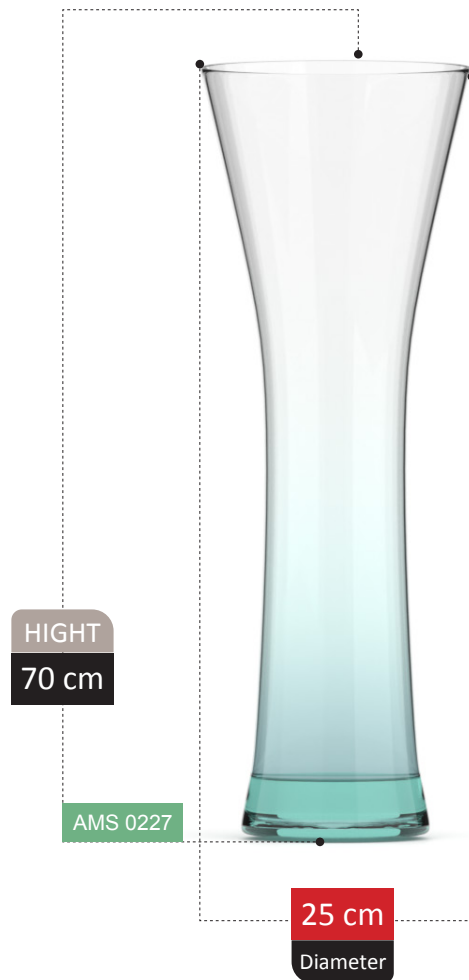

ZELMIRA COLLECTION