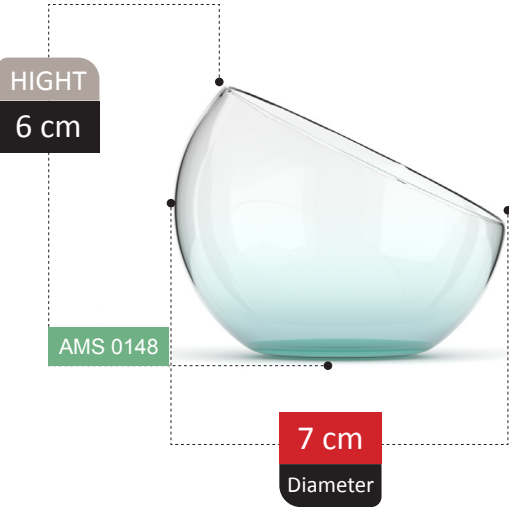

NEW
ARRIVAL

DIVINA COLLECTION

**NEW
ARRIVAL**

HIGHT
30 cm

AMS 0061

19 cm
Diameter

**NEW
ARRIVAL**

HIGHT
27 cm

AMS 0132

40 cm
Diameter

AMS 0133

35 cm
Diameter

AMS 0134

30 cm
Diameter

NOVELLA

COLLECTION

NOVELLA COLLECTION

VASE

VERRA COLLECTION

BENDA COLLECTION

MIA COLLECTION

HIGHT
18 cm

AMS 0153

14 cm
Diameter

BELLA COLLECTION

HIGHT
18 cm

AMS 0156

14 cm
Diameter

JANDAN COLLECTION

VASE SECTION
Catalog 2023

115

HIGHT
13 cm