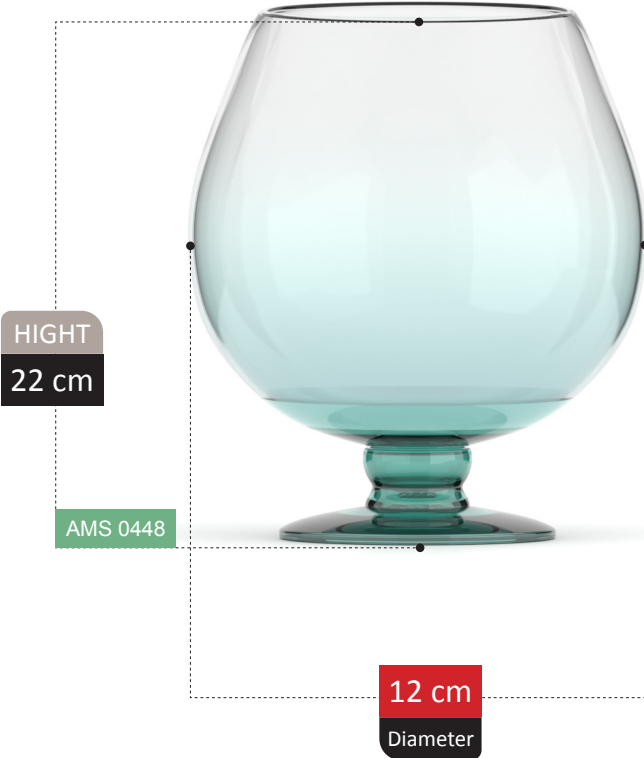

NERINA

COLLECTION

NERINA COLLECTION

NERINA COLLECTION

FOOTED

HIGHT
15 cm

AMS 0425

11 cm
Diameter

ALESSIA

COLLECTION

DEEM

COLLECTION

BRIA COLLECTION

FOOTED SECTION
Catalog 2023

275

HIGHT
16 cm

AMS 0441

12 cm
Diameter

100% RECYCLED GLASS

BICE COLLECTION

HIGHT
28 cm

AMS 0445

25 cm
Diameter

100% RECYCLED GLASS

ROSA

COLLECTION

AMORE COLLECTION

ARIANNA COLLECTION

HIGHT
14 cm

AMS 0460

14 cm
Diameter

SMYCKA