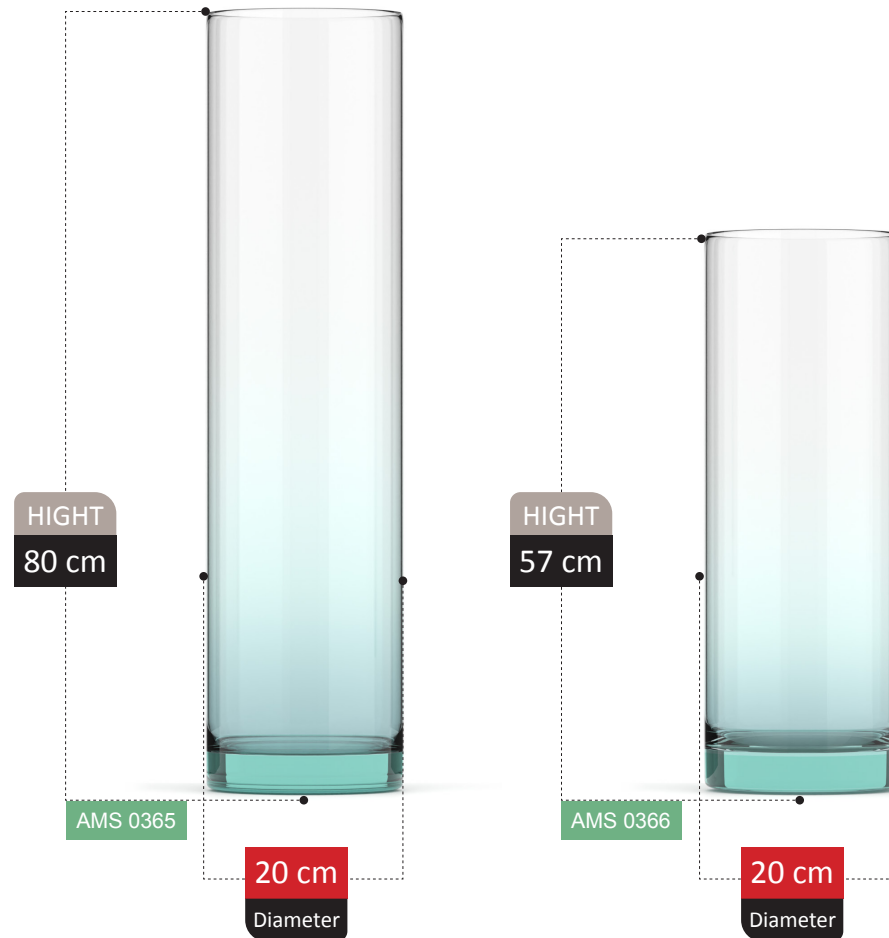

100% RECYCLED GLASS

ADOSIA COLLECTION

HIGHT
16 cm

AMS 0355

18 cm
Diameter

TALINA

COLLECTION

TOLIPYA COLLECTION

NERINA

COLLECTION

NERINA COLLECTION

NERINA COLLECTION

FOOTED

HIGHT
15 cm

AMS 0425

11 cm
Diameter

AMS 0441

12 cm
Diameter

100% RECYCLED GLASS

BICE COLLECTION

HIGHT
28 cm

AMS 0445

25 cm
Diameter

100% RECYCLED GLASS