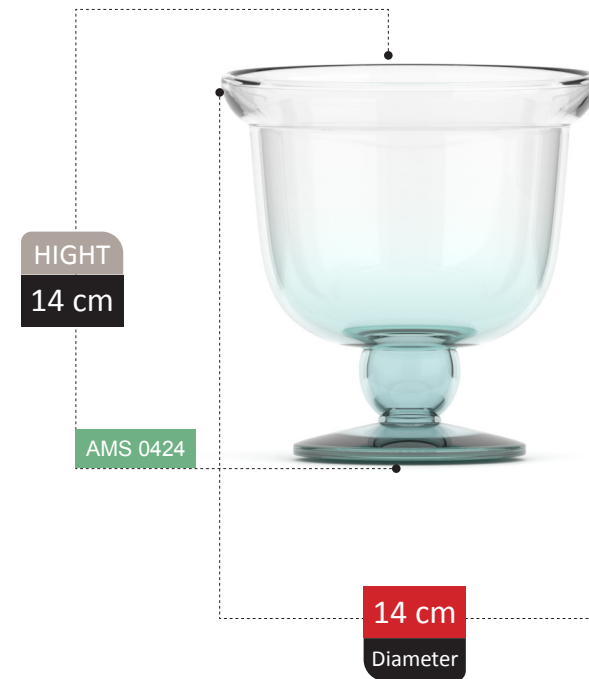

100% RECYCLED GLASS

ADOSIA COLLECTION

HIGHT
16 cm

AMS 0355

18 cm
Diameter

TALINA

COLLECTION

TOLIPYA COLLECTION

NERINA

COLLECTION

NERINA COLLECTION

NERINA COLLECTION

FOOTED

HIGHT
15 cm

AMS 0425

11 cm
Diameter

ALESSIA

COLLECTION

DEEM

COLLECTION

BRIA COLLECTION

FOOTED SECTION
Catalog 2023

275

HIGHT
16 cm

AMS 0441

12 cm
Diameter

100% RECYCLED GLASS

BICE COLLECTION

HIGHT
28 cm

AMS 0445

25 cm
Diameter

100% RECYCLED GLASS