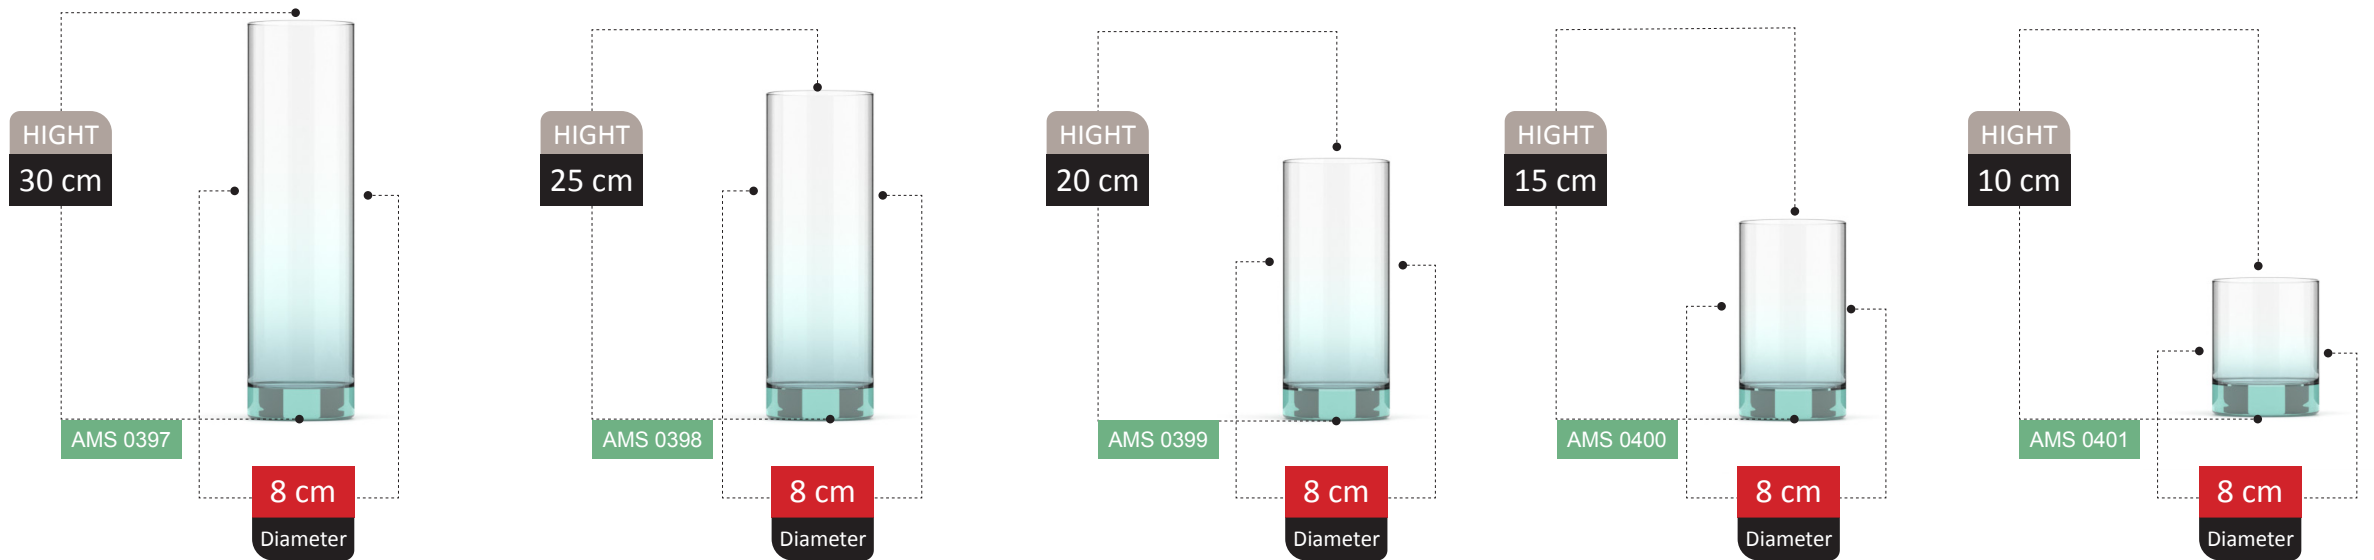

NERINA

COLLECTION

NERINA COLLECTION

NERINA COLLECTION

FOOTED

HIGHT
15 cm

AMS 0425

11 cm
Diameter