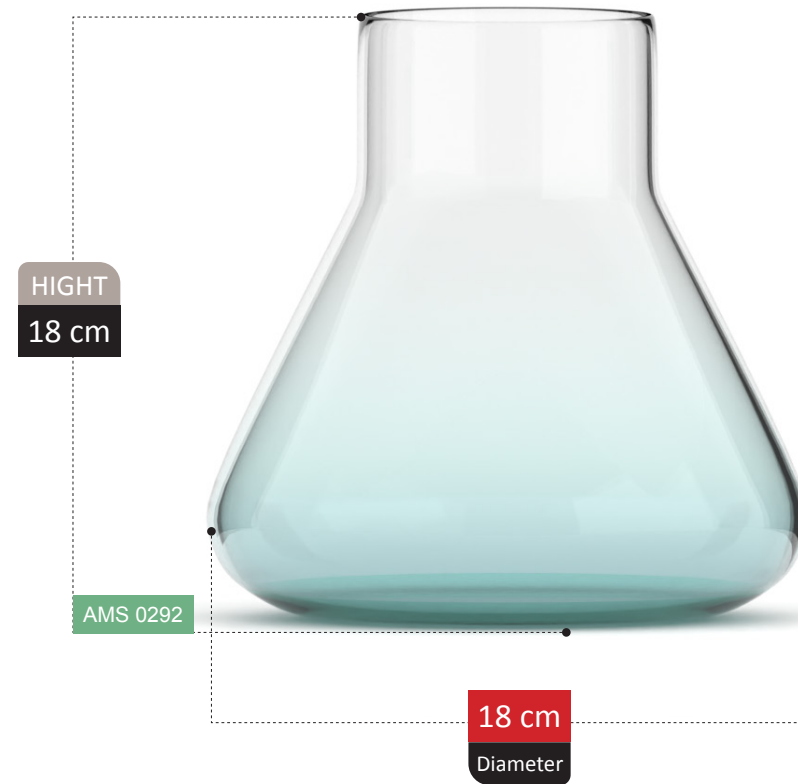

HIGHT
19 cm

AMS 0290

20 cm
Diameter

FUNDA

COLLECTION

OSENA COLLECTION

MICOLA COLLECTION

VASE SECTION
Catalog 2023