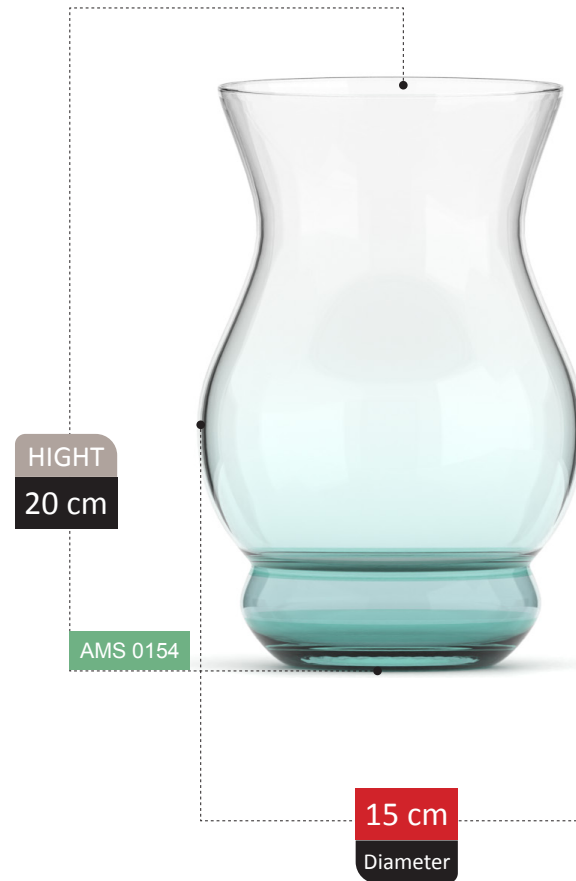

100%
RECYCLED GLASS

NEW
ARRIVAL

HIGHT
14 cm

AMS 0067

19 cm
Diameter

CATALDA

COLLECTION

NEW
ARRIVAL

NOVELLA COLLECTION

VASE

VERRA COLLECTION

BENDA COLLECTION

MIA COLLECTION

HIGHT
18 cm

AMS 0153

14 cm
Diameter

BELLA COLLECTION

HIGHT
18 cm

AMS 0156

14 cm
Diameter

JANDAN COLLECTION

VASE SECTION
Catalog 2023

115

HIGHT
13 cm