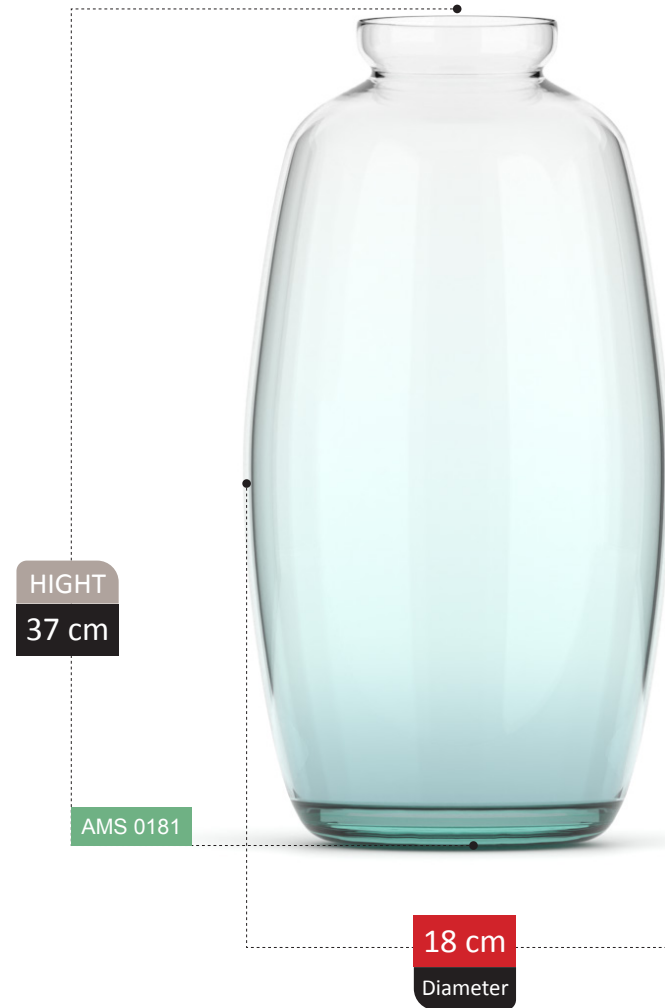

BOTTLE VASE SECTION
Catalog 2023

HIGHT
26 cm

AMS 0010

22 cm
Diameter

100% RECYCLED GLASS

LENYA
COLLECTION

HUNDE COLLECTION

HIGHT
25 cm

VASE SECTION
Catalog 2023

133

HIGHT
12 cm

AMS 0178

16 cm
Diameter

100% RECYCLED GLASS

AZAD COLLECTION

ZULA

ANDREA
COLLECTION

SEVEL COLLECTION

HIGHT
26 cm

AMS 0211

14 cm
Diameter

NICOLA

COLLECTION

NICOLA COLLECTION