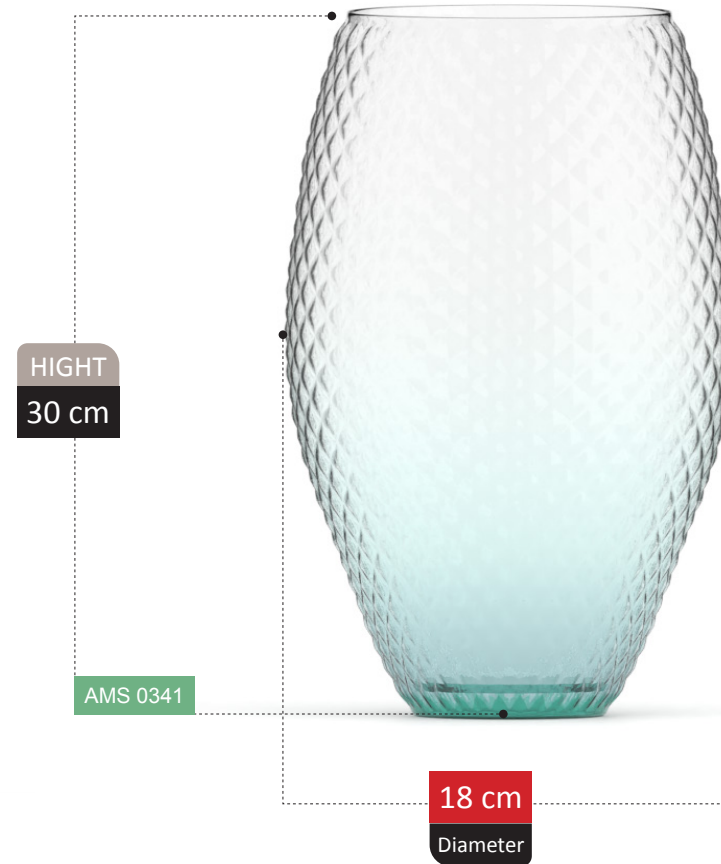

HIGHT
21 cm

AMS 0315

12 cm
Diameter

LIVIA

COLLECTION

VALENTINA COLLECTION

HIGHT
23 cm

AMS 0323

LERZAN COLLECTION

HIGHT
26 cm

AMS 0331

16 cm
Diameter

LUCETTA

COLLECTION

AYAZ COLLECTION

KATREN COLLECTION

VASE SECTION
Catalog 2023

237

HIGHT
20 cm

AMS 0346

11 cm
Diameter

100% RECYCLED GLASS

ECRIN COLLECTION

100% RECYCLED GLASS