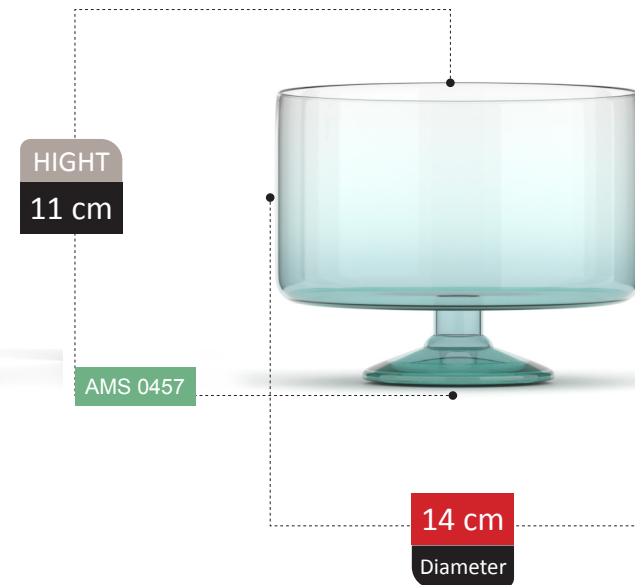

NERINA

COLLECTION

NERINA COLLECTION

NERINA COLLECTION

FOOTED

HIGHT
15 cm

AMS 0425

11 cm
Diameter

AMS 0441

12 cm
Diameter

100% RECYCLED GLASS

BICE COLLECTION

HIGHT
28 cm

AMS 0445

25 cm
Diameter

100% RECYCLED GLASS

ROSA

COLLECTION

AMORE COLLECTION

ARIANNA COLLECTION

HIGHT
14 cm

AMS 0460

14 cm
Diameter

SMYCKA

COLLECTION

LIA
COLLECTION

ASLY

COLLECTION

LALYA COLLECTION

FOOTED SECTION
Catalog 2023

297

HIGHT
41 cm