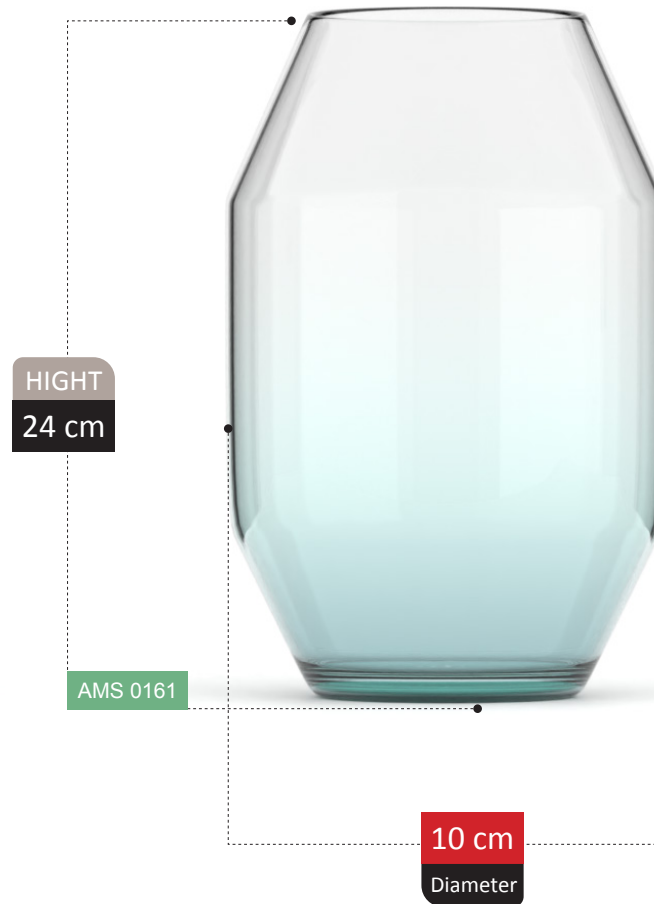

100%
RECYCLED GLASS

NEW
ARRIVAL

HIGHT
14 cm

AMS 0067

19 cm
Diameter

CATALDA

COLLECTION

NEW
ARRIVAL

BELLA COLLECTION

HIGHT
18 cm

AMS 0156

14 cm
Diameter

JANDAN COLLECTION

VASE SECTION
Catalog 2023

115

HIGHT
13 cm

AMS 0157

13 cm
Diameter

100% RECYCLED GLASS

HOMA COLLECTION

FORTUNATA COLLECTION

VASE SECTION
Catalog 2023

117

HIGHT
13 cm

AMS 0159

13 cm
Diameter

100% RECYCLED GLASS

JANAN

COLLECTION

HIGHT
17 cm

AMS 0163

14 cm
Diameter