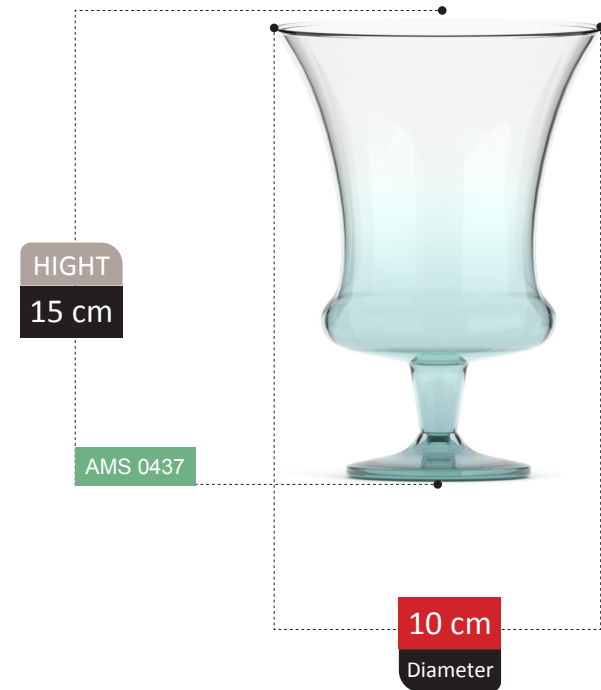

NERINA

COLLECTION

NERINA COLLECTION

NERINA COLLECTION

FOOTED

HIGHT
15 cm

AMS 0425

11 cm
Diameter

ALESSIA

COLLECTION

DEEM

COLLECTION

BRIA COLLECTION

FOOTED SECTION
Catalog 2023

275

HIGHT
16 cm

AMS 0441

12 cm
Diameter

100% RECYCLED GLASS

BICE COLLECTION

HIGHT
28 cm

AMS 0445

25 cm
Diameter

100% RECYCLED GLASS

ROSA

COLLECTION

AMORE COLLECTION

ARIANNA COLLECTION

HIGHT
14 cm

AMS 0460

14 cm
Diameter

SMYCKA