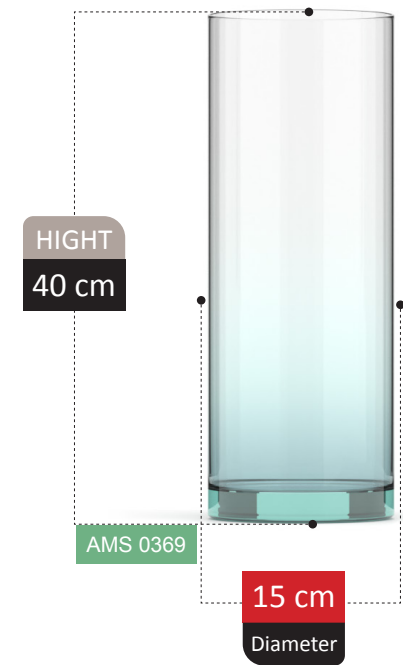

VASE SECTION
Catalog 2023

237

HIGHT
20 cm

AMS 0346

11 cm
Diameter

100% RECYCLED GLASS

ECRIN COLLECTION

100% RECYCLED GLASS

100% RECYCLED GLASS

ADOSIA COLLECTION

HIGHT
16 cm

AMS 0355

18 cm
Diameter

TALINA

COLLECTION

TOLIPYA COLLECTION

NERINA

COLLECTION

NERINA COLLECTION

NERINA COLLECTION

FOOTED

HIGHT
15 cm

AMS 0425

11 cm
Diameter

AMS 0441

12 cm
Diameter

100% RECYCLED GLASS

BICE COLLECTION

HIGHT
28 cm

AMS 0445

25 cm
Diameter

100% RECYCLED GLASS