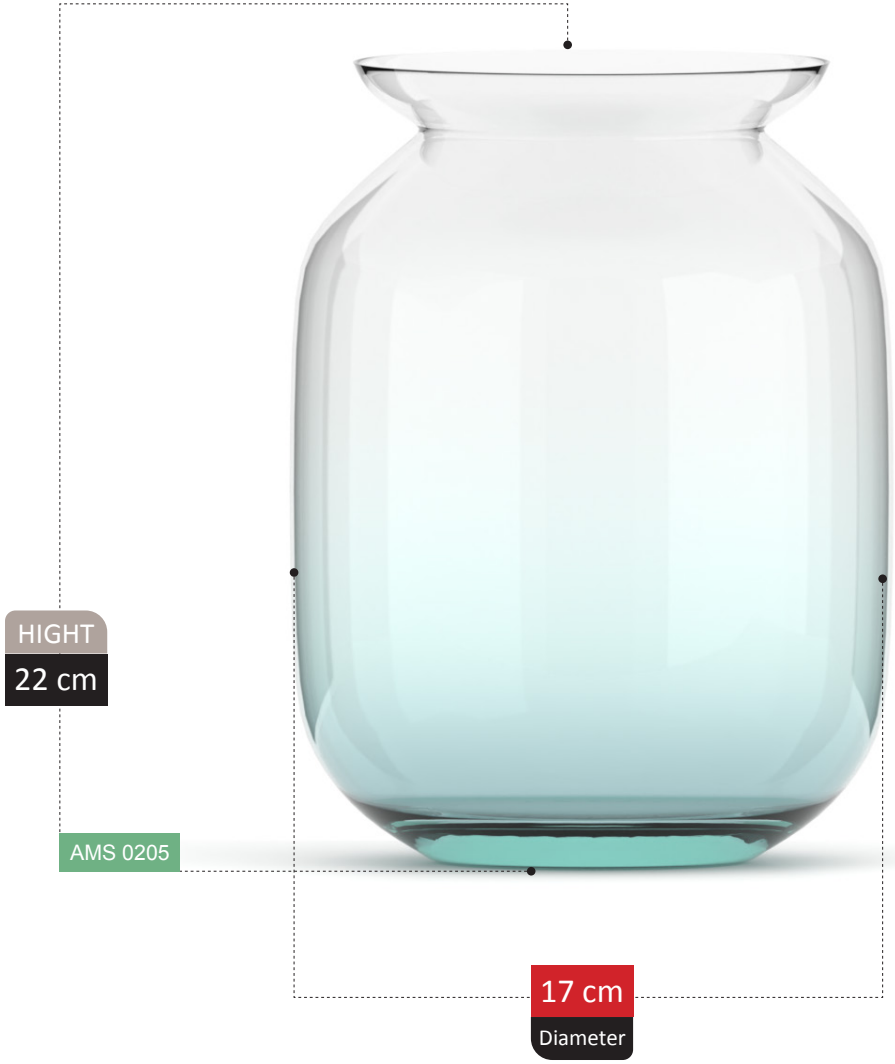

VASE SECTION
Catalog 2023

133

HIGHT
12 cm

AMS 0178

16 cm
Diameter

100% RECYCLED GLASS

AZAD COLLECTION

ZULA

ANDREA
COLLECTION

SEVEL COLLECTION

HIGHT
26 cm

AMS 0211

14 cm
Diameter

NICOLA

COLLECTION

NICOLA COLLECTION