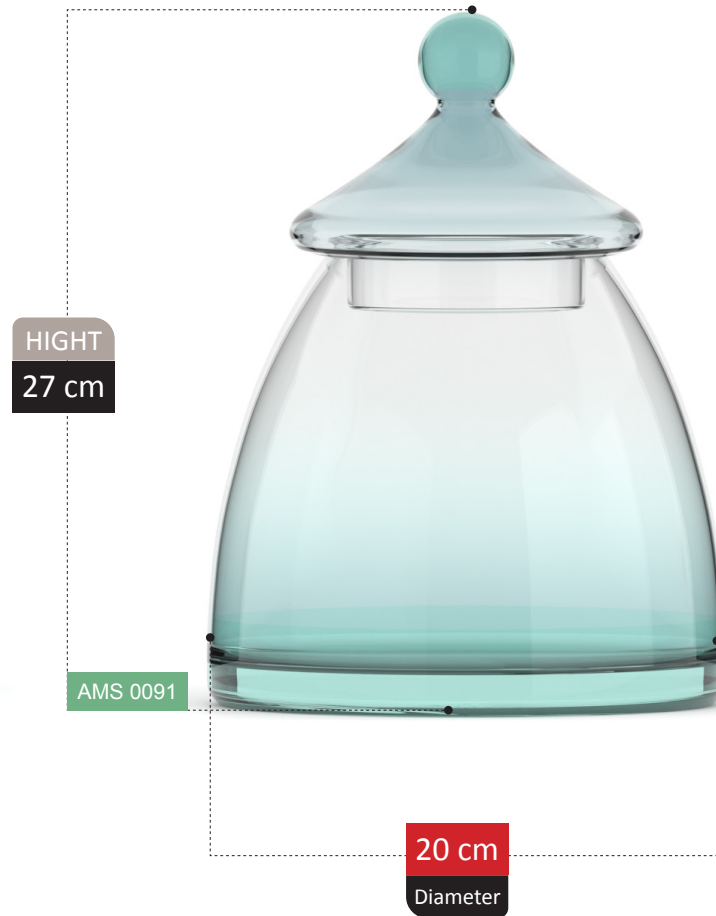

100%
RECYCLED GLASS

NEW
ARRIVAL

HIGHT
14 cm

AMS 0067

19 cm
Diameter

CATALDA

COLLECTION

NEW
ARRIVAL

CODE 00M57

18 cm
Diameter

LINA COLLECTION

100% RECYCLED GLASS

WHITNEY

COLLECTION

HEFRON COLLECTION

DEGO COLLECTION

BONBON JAR SECTION
Catalog 2023

83

HIGHT
30 cm

AMS 0095

18 cm
Diameter

100% RECYCLED GLASS

DELSHAD

COLLECTION