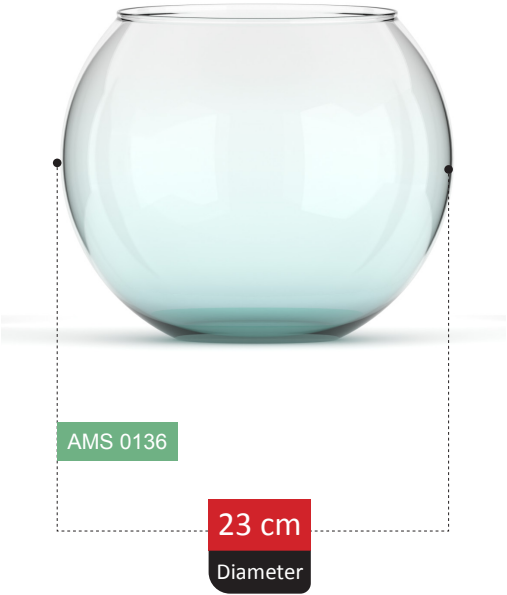

AMS 0132

40 cm
Diameter

AMS 0133

35 cm
Diameter

AMS 0134

30 cm
Diameter

NOVELLA

COLLECTION

NOVELLA COLLECTION

VASE

VERRA COLLECTION

BENDA COLLECTION

MIA COLLECTION

HIGHT
18 cm

AMS 0153

14 cm
Diameter