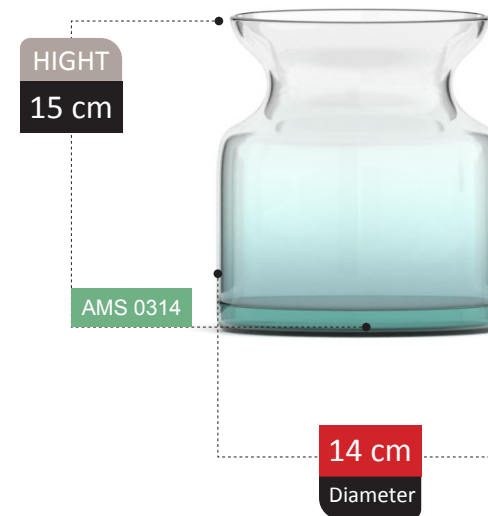

100% RECYCLED GLASS

MARIA COLLECTION

HIGHT
23 cm

AMS 0300

18 cm
Diameter

BOYOK COLLECTION

COLLECTION

VASE SECTION
Catalog 2023

211

HIGHT
29 cm

AMS 0301

24 cm
Diameter

100% RECYCLED GLASS

MATILDE COLLECTION

FINA COLLECTION

VASE SECTION

213

HIGHT
20 cm

AMS 0303

14 cm
Diameter

100% RECYCLED GLASS

CATERINA COLLECTION

VALLEA COLLECTION

BORAK COLLECTION

HIGHT
21 cm

AMS 0315

12 cm
Diameter

LIVIA

COLLECTION

VALENTINA COLLECTION

HIGHT
23 cm

AMS 0323