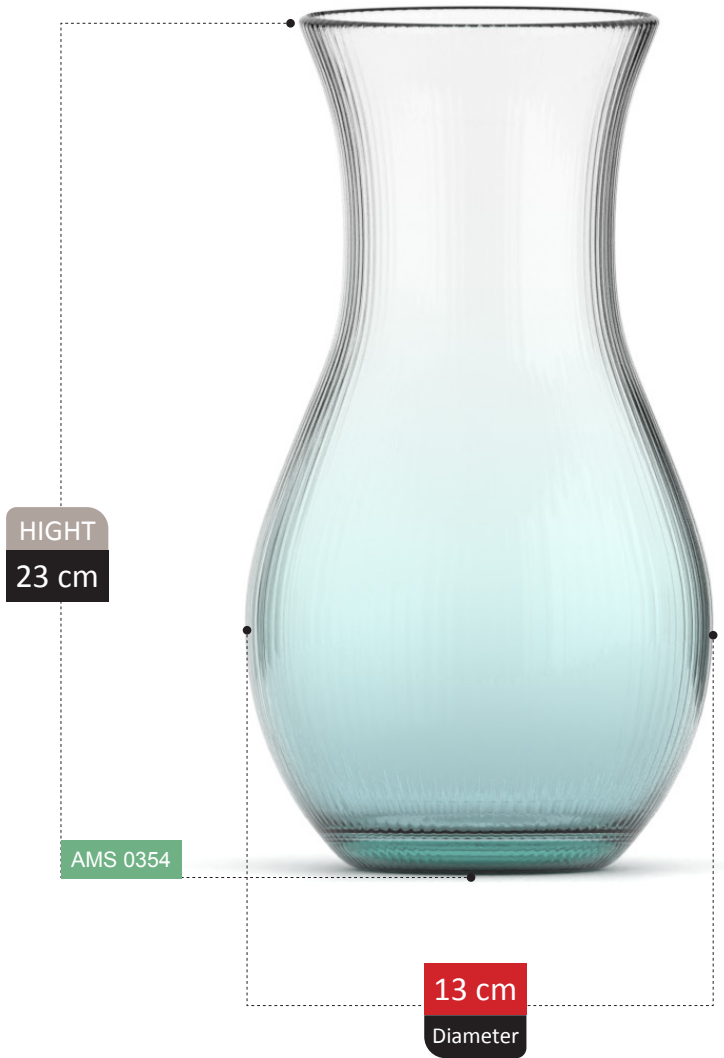

100% RECYCLED GLASS