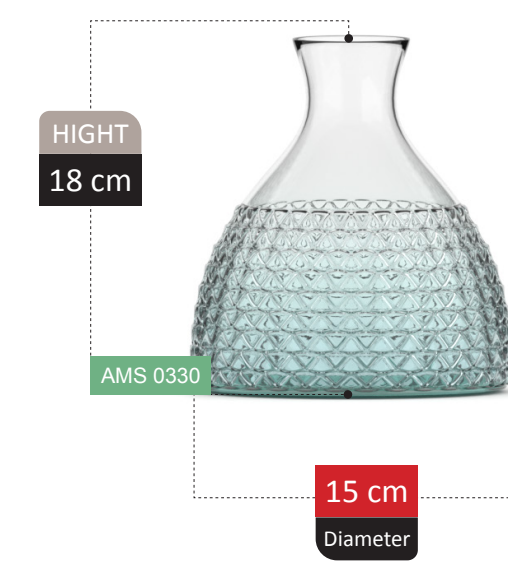

213

HIGHT
20 cm

AMS 0303

14 cm
Diameter

100% RECYCLED GLASS

CATERINA COLLECTION

VALLEA COLLECTION

BORAK COLLECTION

HIGHT
21 cm

AMS 0315

12 cm
Diameter

LIVIA

COLLECTION

VALENTINA COLLECTION

HIGHT
23 cm

AMS 0323

LERZAN COLLECTION

HIGHT
26 cm

AMS 0331

16 cm
Diameter

LUCETTA

COLLECTION

AYAZ COLLECTION

KATREN COLLECTION

VASE SECTION
Catalog 2023

237

HIGHT
20 cm

AMS 0346

11 cm
Diameter

100% RECYCLED GLASS

ECRIN COLLECTION

100% RECYCLED GLASS