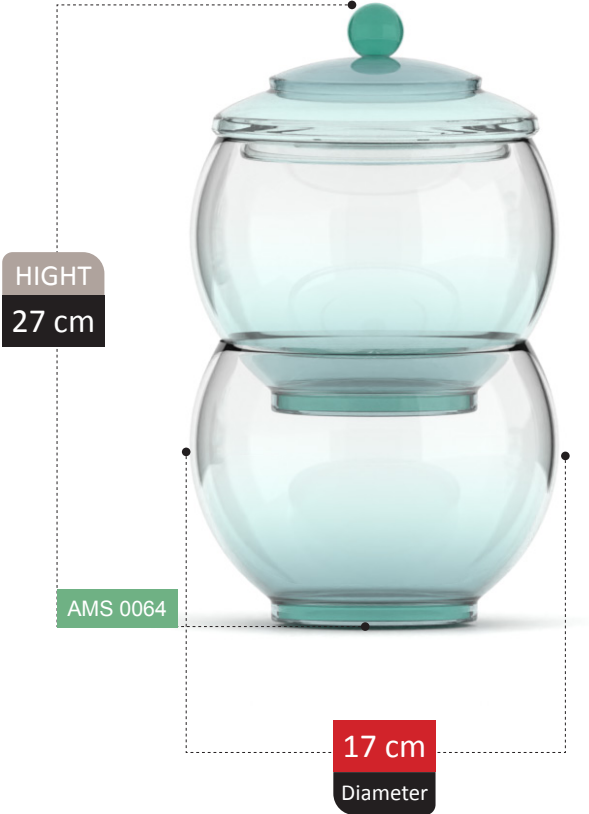

CLAUDIA COLLECTION