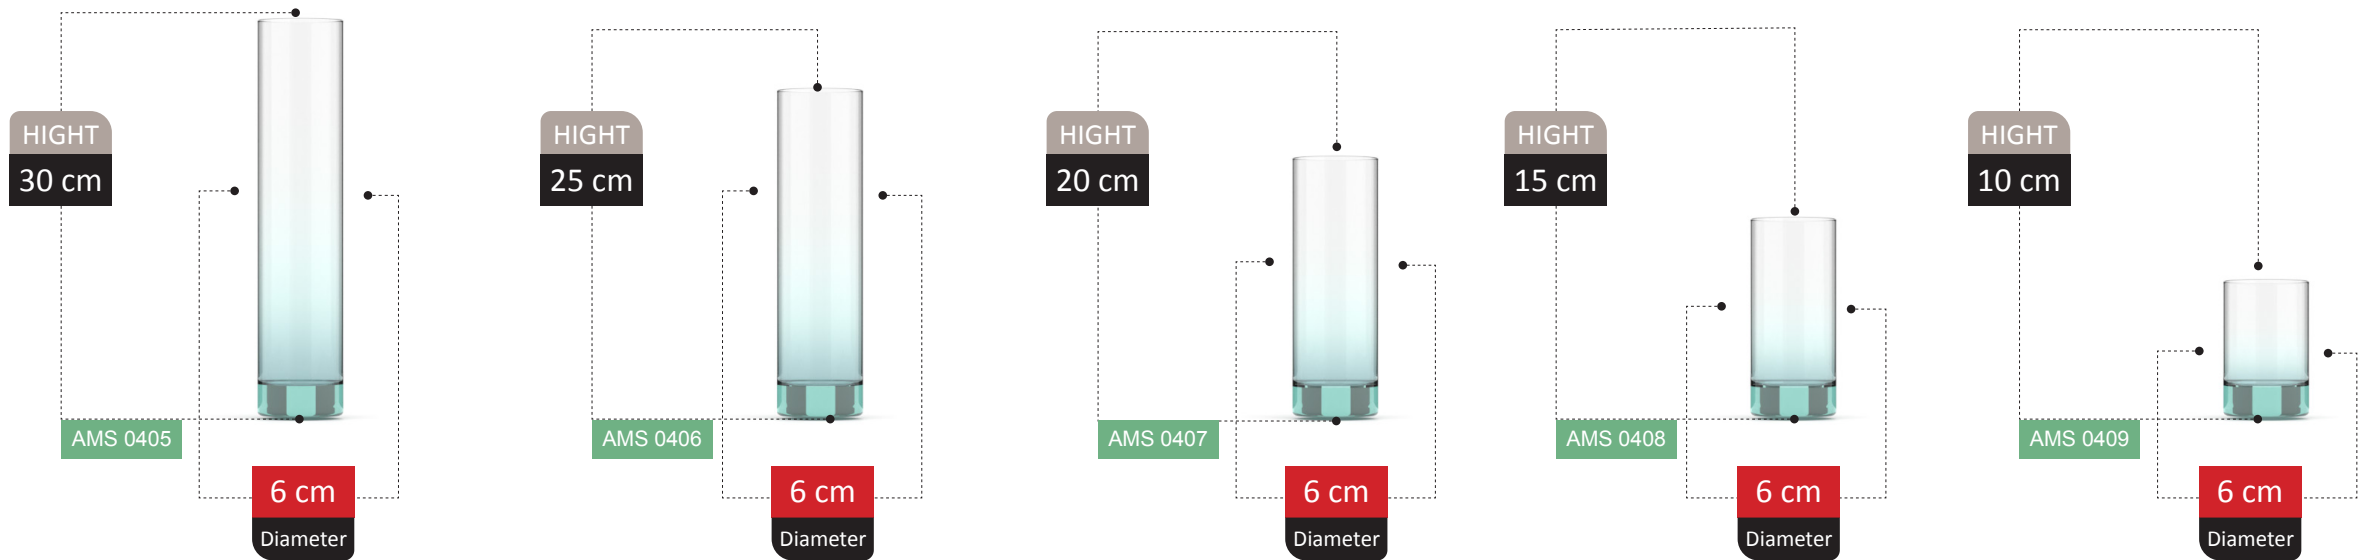

NERINA

COLLECTION

NERINA COLLECTION

NERINA COLLECTION

FOOTED

HIGHT
15 cm

AMS 0425

11 cm
Diameter