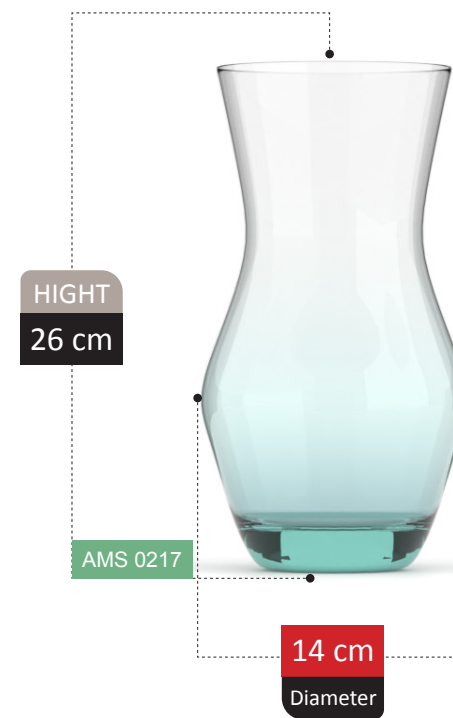

VASE SECTION
Catalog 2023

133

HIGHT
12 cm

AMS 0178

16 cm
Diameter

100% RECYCLED GLASS

AZAD COLLECTION

ZULA

ANDREA
COLLECTION

SEVEL COLLECTION

HIGHT
26 cm

AMS 0211

14 cm
Diameter

NICOLA

COLLECTION

NICOLA COLLECTION