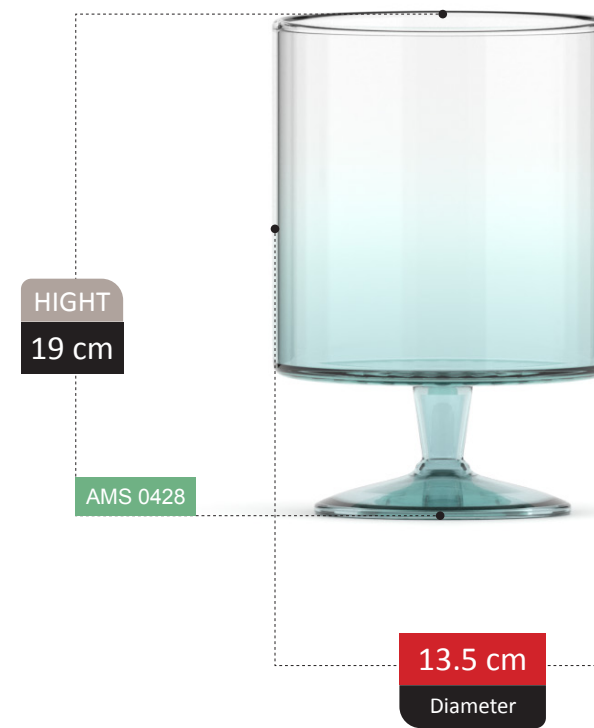

NERINA

COLLECTION

NERINA COLLECTION

NERINA COLLECTION

FOOTED

HIGHT
15 cm

AMS 0425

11 cm
Diameter

ALESSIA

COLLECTION

DEEM

COLLECTION

BRIA COLLECTION

FOOTED SECTION
Catalog 2023

275

HIGHT
16 cm

AMS 0441

12 cm
Diameter

100% RECYCLED GLASS

BICE COLLECTION

HIGHT
28 cm

AMS 0445

25 cm
Diameter

100% RECYCLED GLASS

ROSA

COLLECTION

AMORE COLLECTION

ARIANNA COLLECTION

HIGHT
14 cm

AMS 0460

14 cm
Diameter

SMYCKA