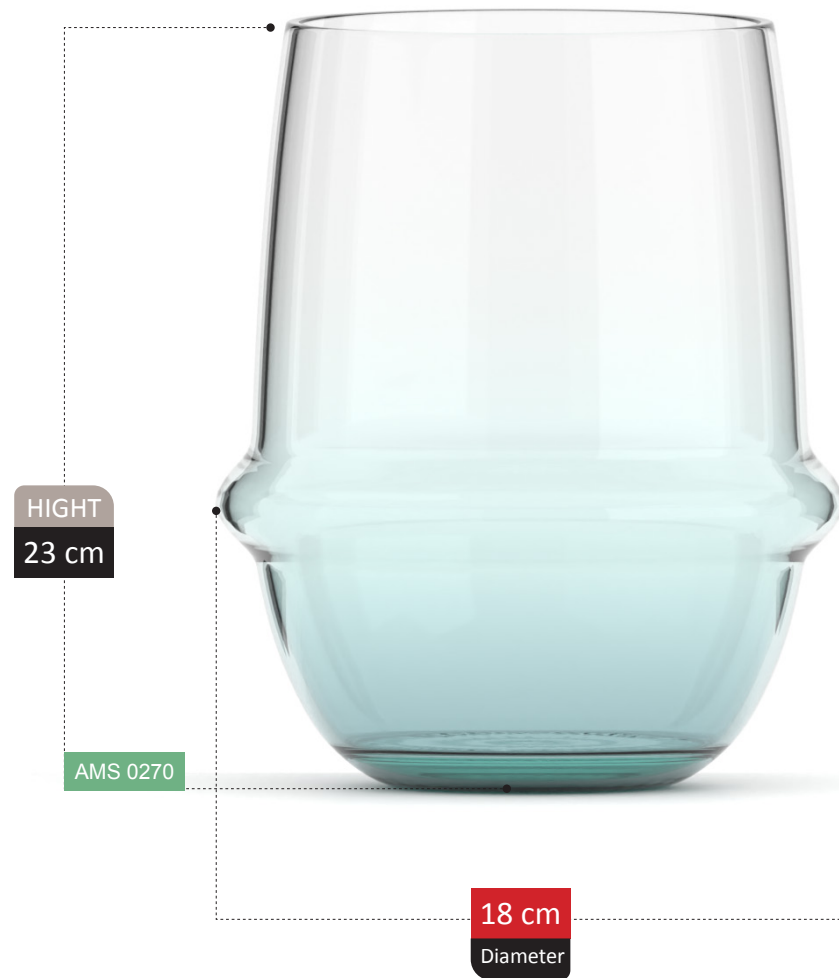

12 cm
Diameter

HOOD COLLECTION

ASARYA COLLECTION

VASE SECTION
Catalog 2023

177

100% RECYCLED GLASS

JARENA COLLECTION

HIGHT
30 cm

AMS 0261

17 cm
Diameter

TERASA

COLLECTION

DANYA COLLECTION

NOSIK COLLECTION

CORONA COLLECTION

HIGHT
21 cm

AMS 0274

24 cm
Diameter

NERVEN COLLECTION

HIGHT
22 cm

AMS 0275

30 cm
Diameter

HUMA COLLECTION

HIGHT
17 cm