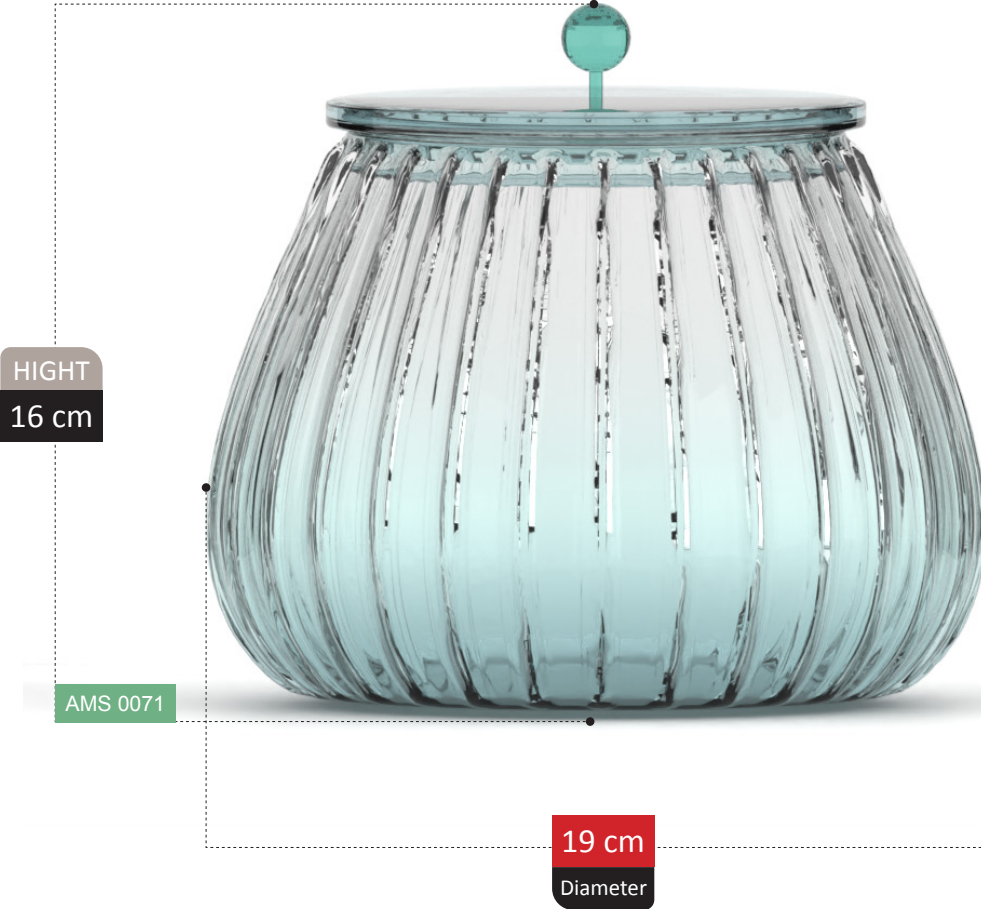

100%
RECYCLED GLASS

NEW
ARRIVAL

HIGHT
14 cm

AMS 0067

19 cm
Diameter

CATALDA

COLLECTION

NEW
ARRIVAL