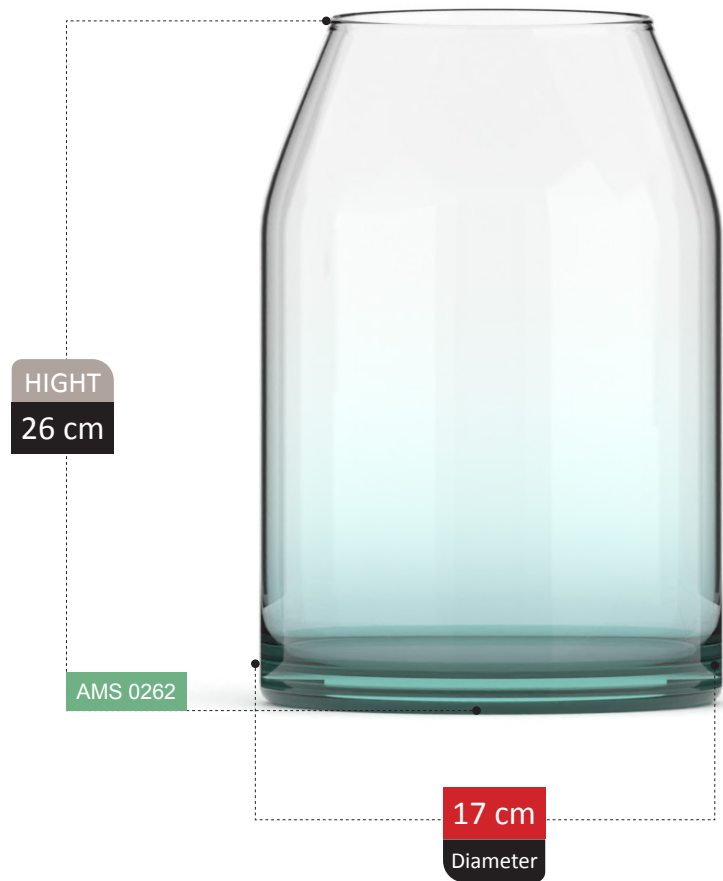

12 cm
Diameter

HOOD COLLECTION

ASARYA COLLECTION

VASE SECTION
Catalog 2023

177

100% RECYCLED GLASS

JARENA COLLECTION

HIGHT
30 cm

AMS 0261

17 cm
Diameter

TERASA

COLLECTION

DANYA COLLECTION

NOSIK COLLECTION

CORONA COLLECTION

HIGHT
21 cm

AMS 0274

24 cm
Diameter

NERVEN COLLECTION

HIGHT
22 cm

AMS 0275

30 cm
Diameter

HUMA COLLECTION

HIGHT
17 cm