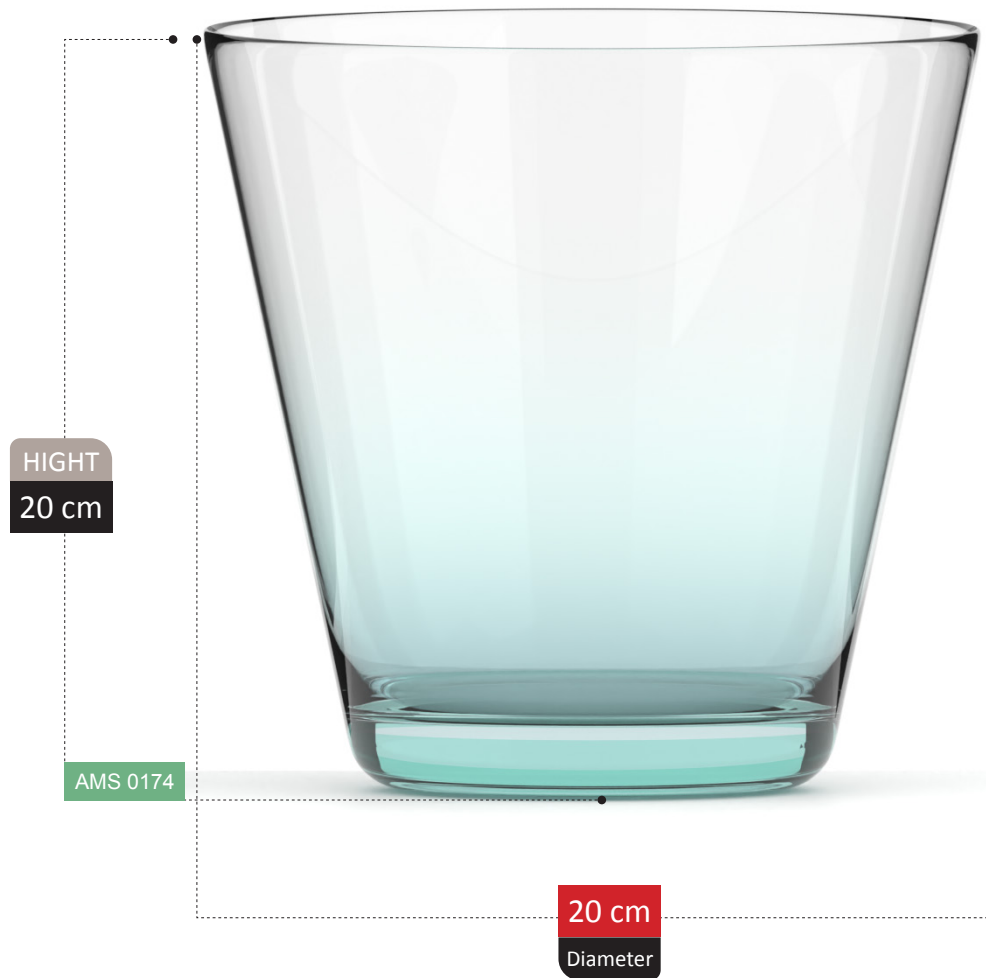

JOSIE COLLECTION

HIGHT
14 cm

AMS 0170

9 cm
Diameter

MINIK COLLECTION

HIGHT
13 cm

AMS 0171

7 cm
Diameter

ANNA COLLECTION

HIGHT
11 cm

AMS 0173

11 cm
Diameter

DILARA COLLECTION

WAZON

COLLECTION

VASE SECTION
Catalog 2023