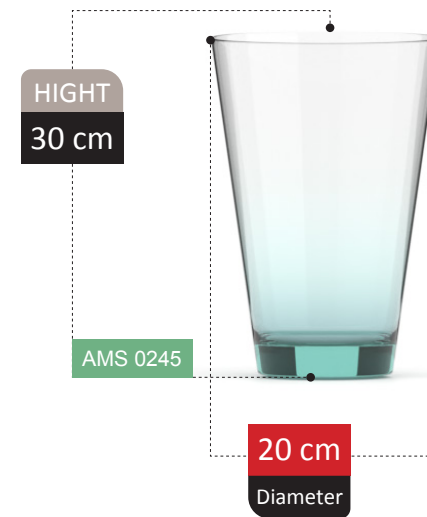

BONA COLLECTION

BONA

COLLECTION

GRETA COLLECTION

LEONARDA COLLECTION

SULAY COLLECTION

HIGHT
26 cm

AMS 0254

12 cm
Diameter

HOOD COLLECTION

ASARYA COLLECTION

VASE SECTION
Catalog 2023

177

100% RECYCLED GLASS

JARENA COLLECTION

HIGHT
30 cm