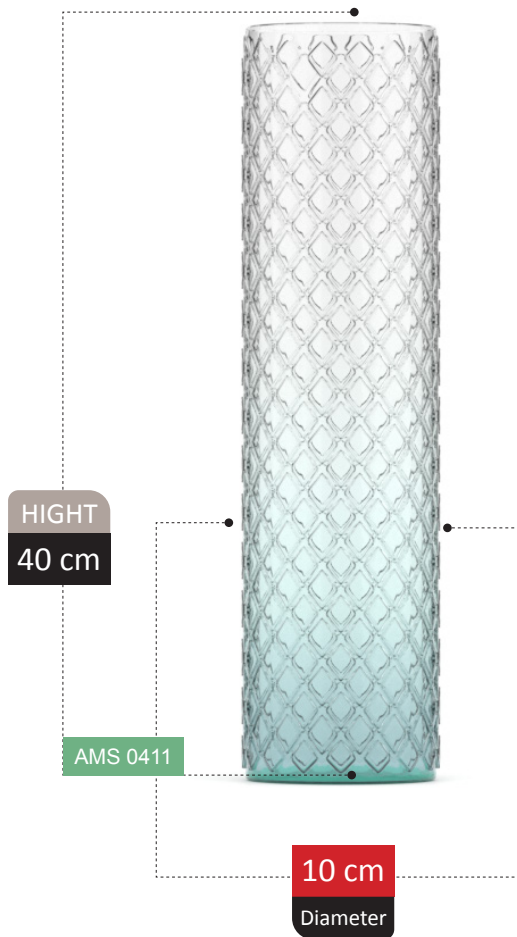

NERINA

COLLECTION

NERINA COLLECTION

NERINA COLLECTION

FOOTED

HIGHT
15 cm

AMS 0425

11 cm
Diameter

ALESSIA

COLLECTION

DEEM

COLLECTION

BRIA COLLECTION

FOOTED SECTION
Catalog 2023

275

HIGHT
16 cm

AMS 0441

12 cm
Diameter

100% RECYCLED GLASS

BICE COLLECTION

HIGHT
28 cm

AMS 0445

25 cm
Diameter

100% RECYCLED GLASS

ROSA

COLLECTION

AMORE COLLECTION

ARIANNA COLLECTION

HIGHT
14 cm

AMS 0460

14 cm
Diameter

SMYCKA