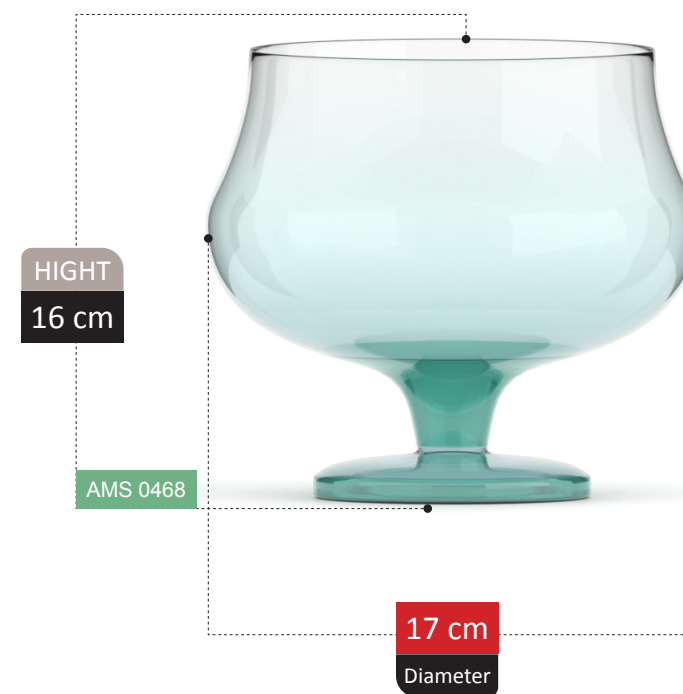

AMS 0441

12 cm
Diameter

100% RECYCLED GLASS

BICE COLLECTION

HIGHT
28 cm

AMS 0445

25 cm
Diameter

100% RECYCLED GLASS

ROSA

COLLECTION

AMORE COLLECTION

ARIANNA COLLECTION

HIGHT
14 cm

AMS 0460

14 cm
Diameter

SMYCKA

COLLECTION

LIA
COLLECTION

ASLY

COLLECTION

LALYA COLLECTION

FOOTED SECTION
Catalog 2023

297

HIGHT
41 cm