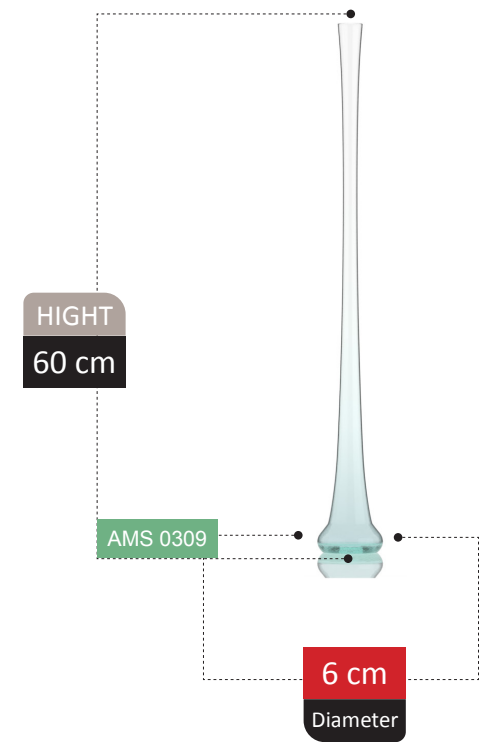

13 cm
Diameter

DAVUL COLLECTION

HEYAN COLLECTION

VASE SECTION
Catalog 2023

209

HIGHT
37 cm

AMS 0299

33 cm
Diameter

211

HIGHT
29 cm

AMS 0301

24 cm
Diameter

100% RECYCLED GLASS

MATILDE COLLECTION

FINA COLLECTION

VASE SECTION

213

HIGHT
20 cm

AMS 0303

14 cm
Diameter

100% RECYCLED GLASS

CATERINA COLLECTION

VALLEA COLLECTION

BORAK COLLECTION

HIGHT
21 cm

AMS 0315

12 cm
Diameter

LIVIA

COLLECTION

VALENTINA COLLECTION

HIGHT
23 cm

AMS 0323