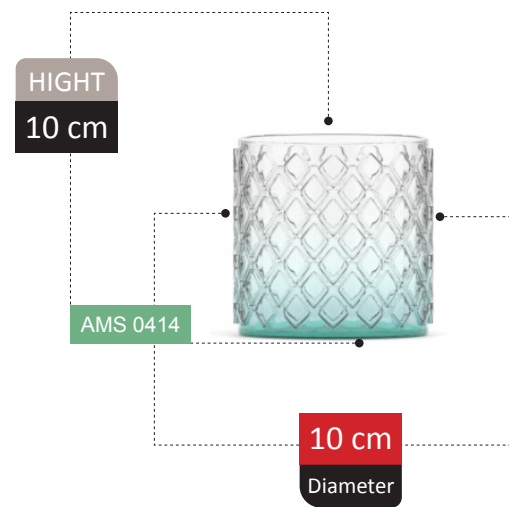

NERINA

COLLECTION

NERINA COLLECTION

NERINA COLLECTION

FOOTED

HIGHT
15 cm

AMS 0425

11 cm
Diameter

ALESSIA

COLLECTION

DEEM

COLLECTION

BRIA COLLECTION

FOOTED SECTION
Catalog 2023

275

HIGHT
16 cm