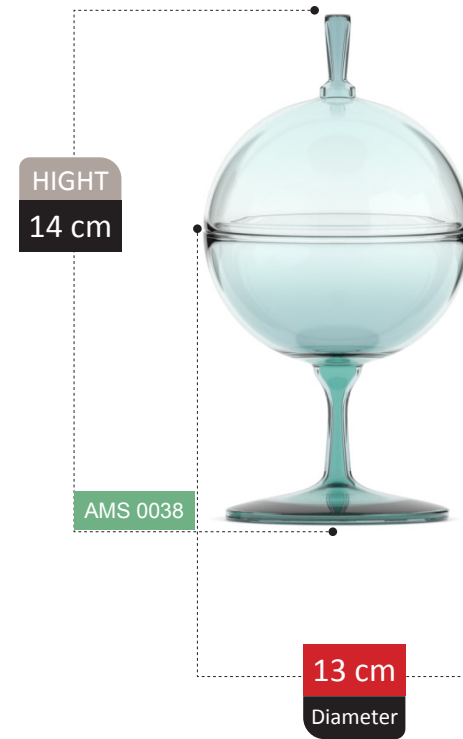

NEW
ARRIVAL