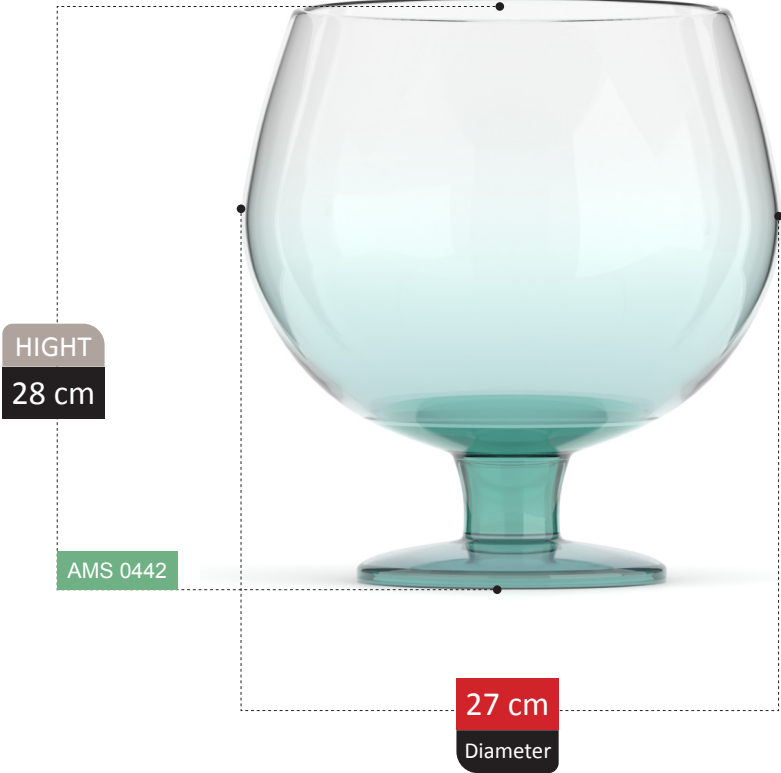

NERINA

COLLECTION

NERINA COLLECTION

NERINA COLLECTION

FOOTED

HIGHT
15 cm

AMS 0425

11 cm
Diameter

ALESSIA

COLLECTION

DEEM

COLLECTION

BRIA COLLECTION

FOOTED SECTION
Catalog 2023

275

HIGHT
16 cm

AMS 0441

12 cm
Diameter

100% RECYCLED GLASS

BICE COLLECTION

HIGHT
28 cm

AMS 0445

25 cm
Diameter

100% RECYCLED GLASS

ROSA

COLLECTION

AMORE COLLECTION

ARIANNA COLLECTION

HIGHT
14 cm

AMS 0460

14 cm
Diameter

SMYCKA