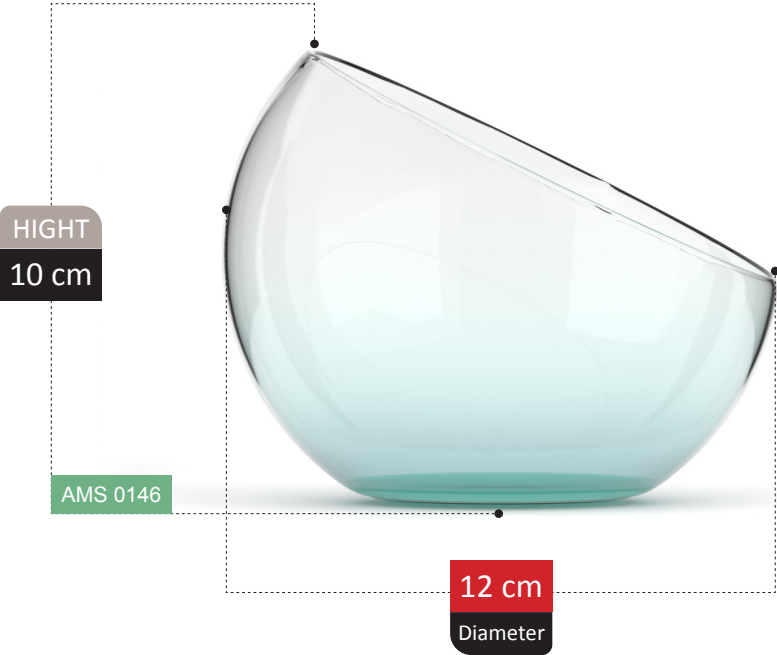

AMS 0132

40 cm
Diameter

AMS 0133

35 cm
Diameter

AMS 0134

30 cm
Diameter

NOVELLA

COLLECTION

NOVELLA COLLECTION

VASE

VERRA COLLECTION

BENDA COLLECTION

MIA COLLECTION

HIGHT
18 cm

AMS 0153

14 cm
Diameter