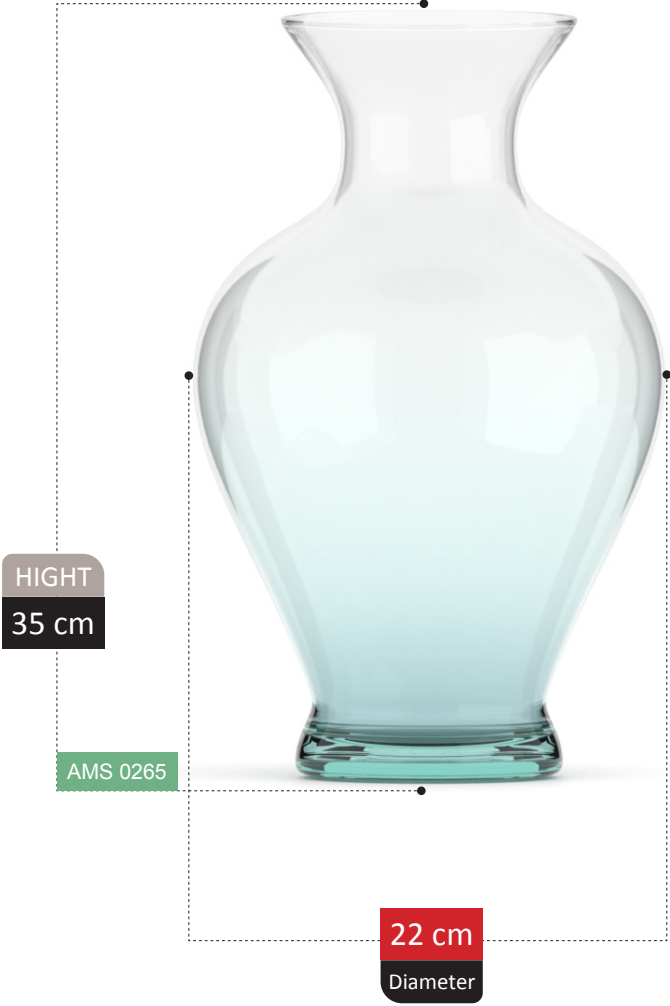

12 cm
Diameter

HOOD COLLECTION

ASARYA COLLECTION

VASE SECTION
Catalog 2023

177

100% RECYCLED GLASS

JARENA COLLECTION

HIGHT
30 cm

AMS 0261

17 cm
Diameter

TERASA

COLLECTION

DANYA COLLECTION

NOSIK COLLECTION

CORONA COLLECTION

HIGHT
21 cm

AMS 0274

24 cm
Diameter

NERVEN COLLECTION

HIGHT
22 cm

AMS 0275

30 cm
Diameter

HUMA COLLECTION

HIGHT
17 cm

18 cm
Diameter

DONATA COLLECTION

SETRAB COLLECTION

HIGHT
13 cm

AMS 0286

13 cm
Diameter

100% RECYCLED GLASS

GAIIA
COLLECTION