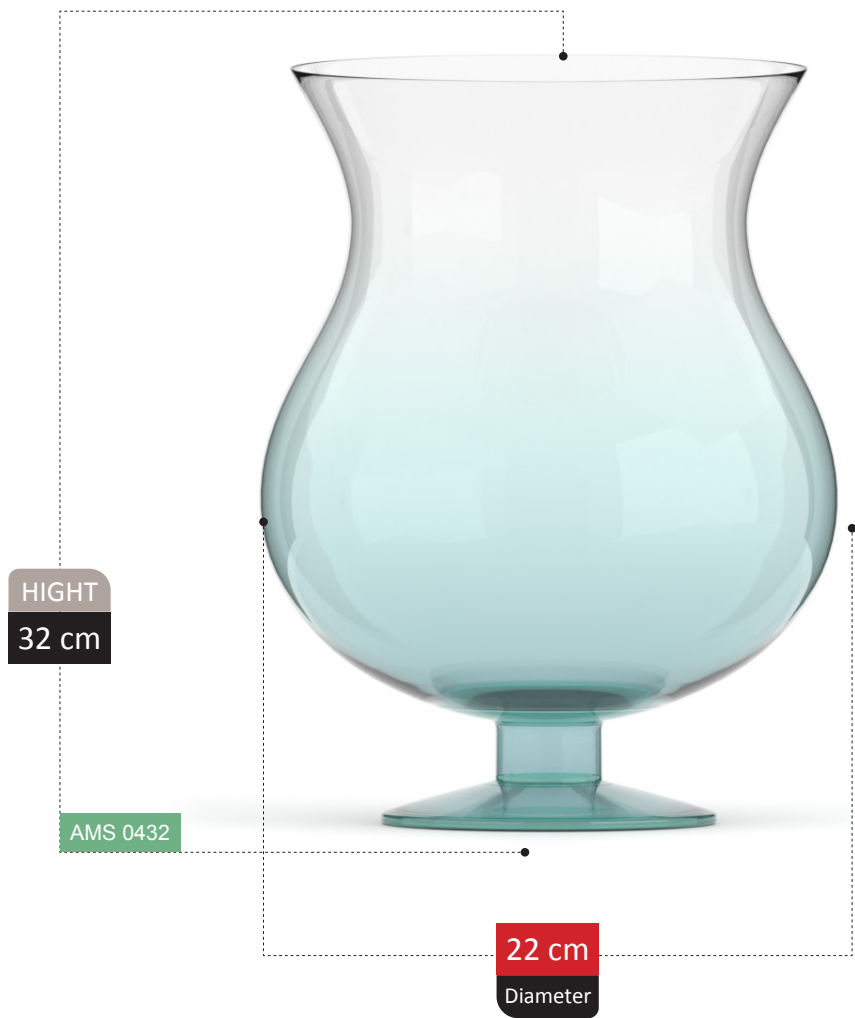

NERINA

COLLECTION

NERINA COLLECTION

NERINA COLLECTION

FOOTED

HIGHT
15 cm

AMS 0425

11 cm
Diameter

ALESSIA

COLLECTION

DEEM

COLLECTION

BRIA COLLECTION

FOOTED SECTION
Catalog 2023

275

HIGHT
16 cm

AMS 0441

12 cm
Diameter

100% RECYCLED GLASS

BICE COLLECTION

HIGHT
28 cm

AMS 0445

25 cm
Diameter

100% RECYCLED GLASS

ROSA

COLLECTION

AMORE COLLECTION

ARIANNA COLLECTION

HIGHT
14 cm

AMS 0460

14 cm
Diameter

SMYCKA