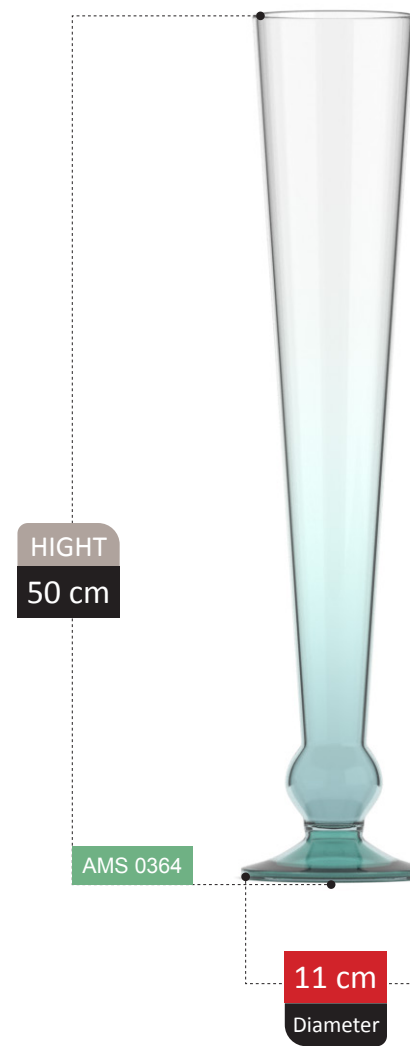

VASE SECTION
Catalog 2023

237

HIGHT
20 cm

AMS 0346

11 cm
Diameter

100% RECYCLED GLASS

ECRIN COLLECTION

100% RECYCLED GLASS

100% RECYCLED GLASS

ADOSIA COLLECTION

HIGHT
16 cm

AMS 0355

18 cm
Diameter

TALINA

COLLECTION

TOLIPYA COLLECTION

NERINA

COLLECTION

NERINA COLLECTION

NERINA COLLECTION

FOOTED

HIGHT
15 cm

AMS 0425

11 cm
Diameter