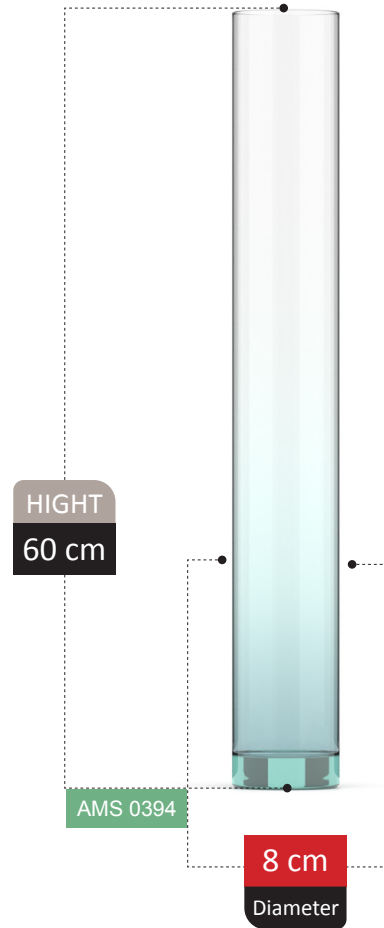

NERINA

COLLECTION

NERINA COLLECTION

NERINA COLLECTION

FOOTED

HIGHT
15 cm

AMS 0425

11 cm
Diameter

ALESSIA

COLLECTION

DEEM

COLLECTION

BRIA COLLECTION

FOOTED SECTION
Catalog 2023

275

HIGHT
16 cm

AMS 0441

12 cm
Diameter

100% RECYCLED GLASS

BICE COLLECTION

HIGHT
28 cm

AMS 0445

25 cm
Diameter

100% RECYCLED GLASS