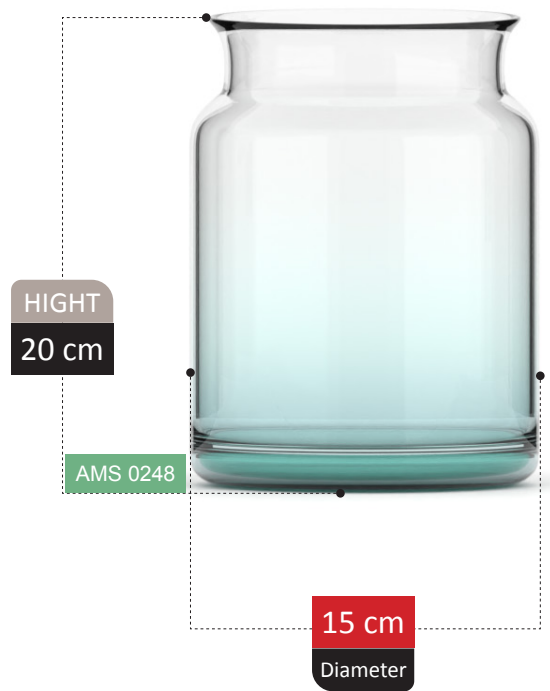

BONA COLLECTION

BONA

COLLECTION

GRETA COLLECTION

LEONARDA COLLECTION

SULAY COLLECTION

HIGHT
26 cm

AMS 0254

12 cm
Diameter

HOOD COLLECTION

ASARYA COLLECTION

VASE SECTION
Catalog 2023

177

100% RECYCLED GLASS

JARENA COLLECTION

HIGHT
30 cm