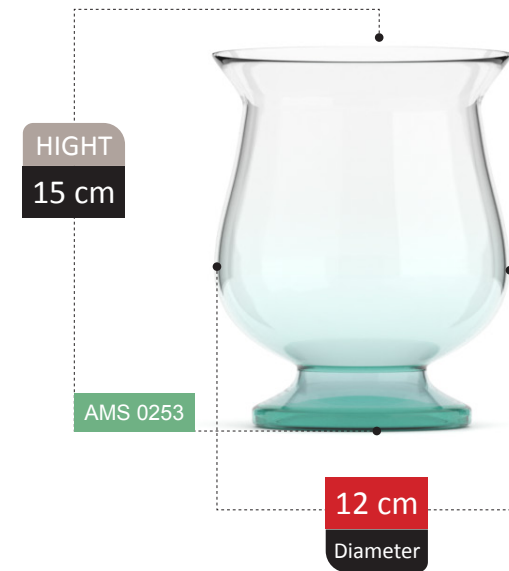

ANDREA
COLLECTION

SEVEL COLLECTION

HIGHT
26 cm

AMS 0211

14 cm
Diameter

NICOLA

COLLECTION

NICOLA COLLECTION

BONA COLLECTION

BONA

COLLECTION

GRETA COLLECTION

LEONARDA COLLECTION

SULAY COLLECTION

HIGHT
26 cm

AMS 0254

12 cm
Diameter

HOOD COLLECTION

ASARYA COLLECTION

VASE SECTION
Catalog 2023

177

100% RECYCLED GLASS

JARENA COLLECTION

HIGHT
30 cm

AMS 0274

24 cm
Diameter

NERVEN COLLECTION

HIGHT
22 cm

AMS 0275

30 cm
Diameter

HUMA COLLECTION

HIGHT
17 cm