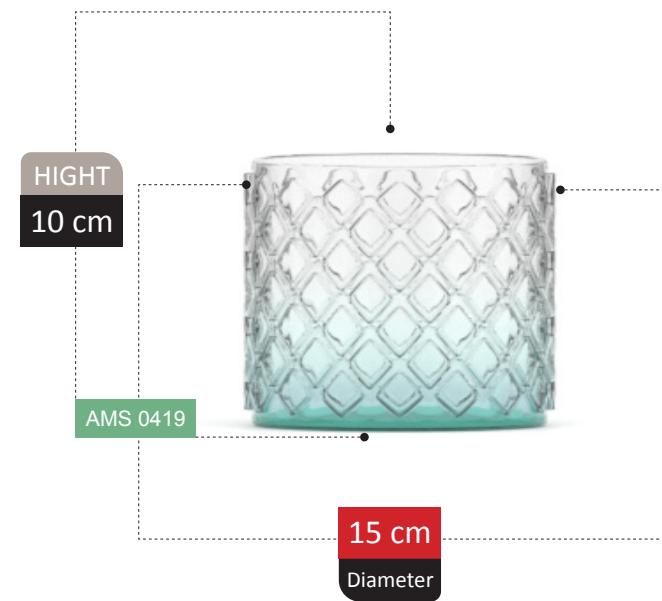

NERINA

COLLECTION

NERINA COLLECTION

NERINA COLLECTION

FOOTED

HIGHT
15 cm

AMS 0425

11 cm
Diameter

ALESSIA

COLLECTION

DEEM

COLLECTION

BRIA COLLECTION

FOOTED SECTION
Catalog 2023

275

HIGHT
16 cm

AMS 0441

12 cm
Diameter

100% RECYCLED GLASS

BICE COLLECTION

HIGHT
28 cm

AMS 0445

25 cm
Diameter

100% RECYCLED GLASS