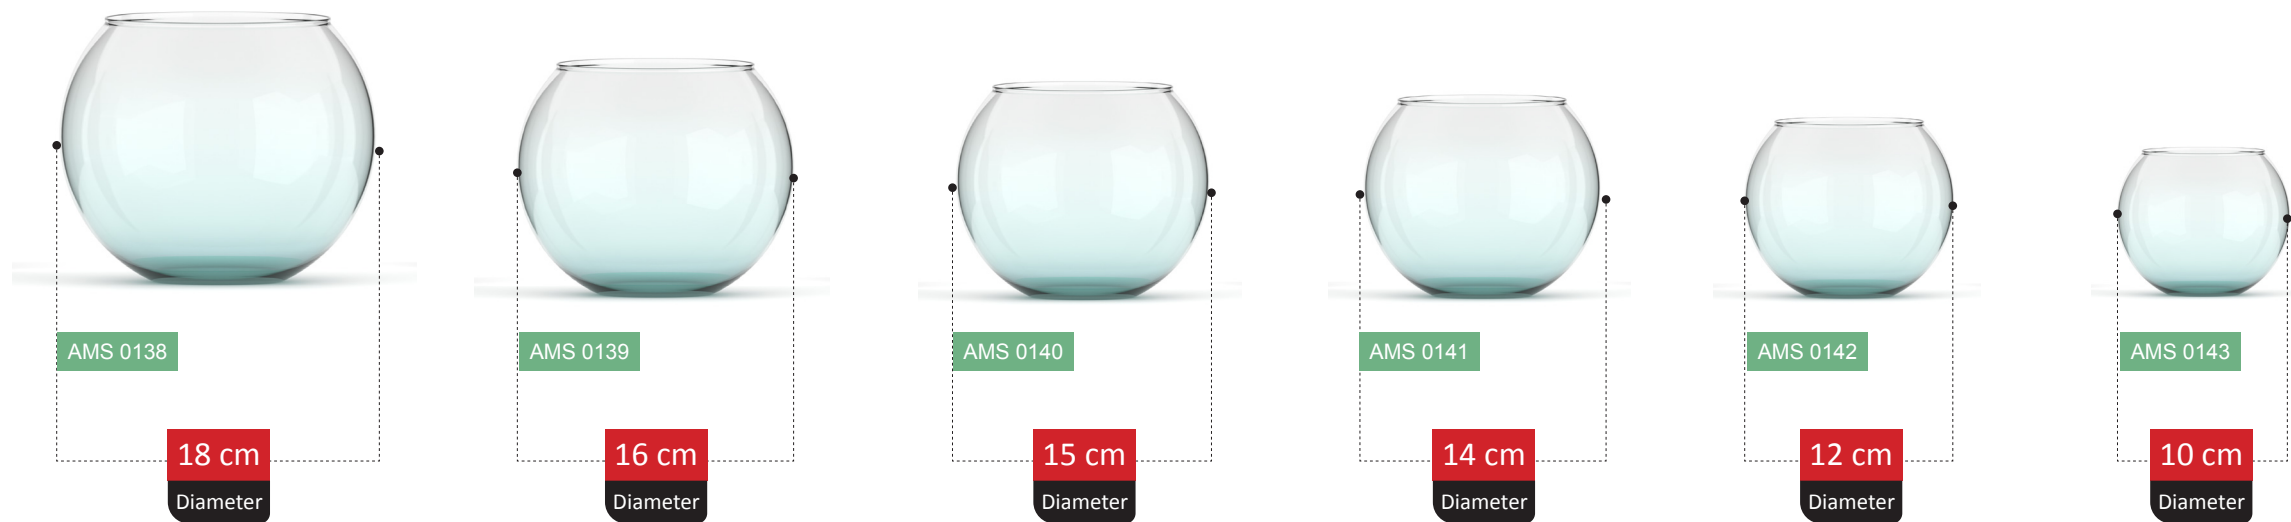

AMS 0132

40 cm
Diameter

AMS 0133

35 cm
Diameter

AMS 0134

30 cm
Diameter

NOVELLA

COLLECTION

NOVELLA COLLECTION

VASE

VERRA COLLECTION

BENDA COLLECTION

MIA COLLECTION

HIGHT
18 cm

AMS 0153

14 cm
Diameter