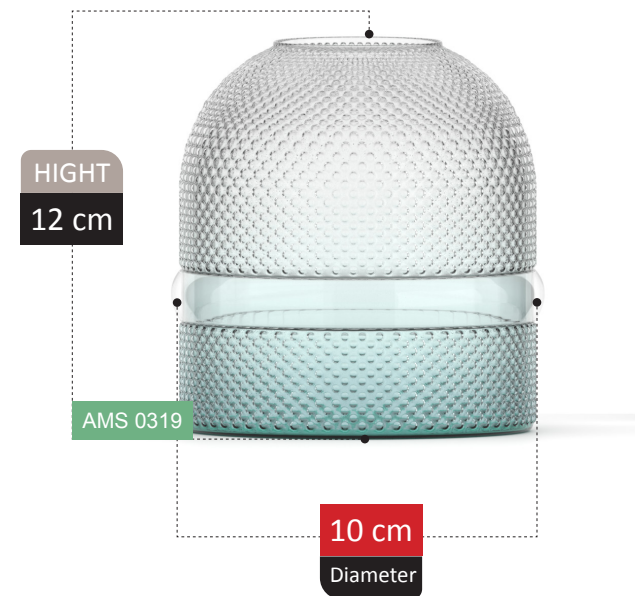

211

HIGHT
29 cm

AMS 0301

24 cm
Diameter

100% RECYCLED GLASS

MATILDE COLLECTION

FINA COLLECTION

VASE SECTION

213

HIGHT
20 cm

AMS 0303

14 cm
Diameter

100% RECYCLED GLASS

CATERINA COLLECTION

VALLEA COLLECTION

BORAK COLLECTION

HIGHT
21 cm

AMS 0315

12 cm
Diameter

LIVIA

COLLECTION

VALENTINA COLLECTION

HIGHT
23 cm

AMS 0323