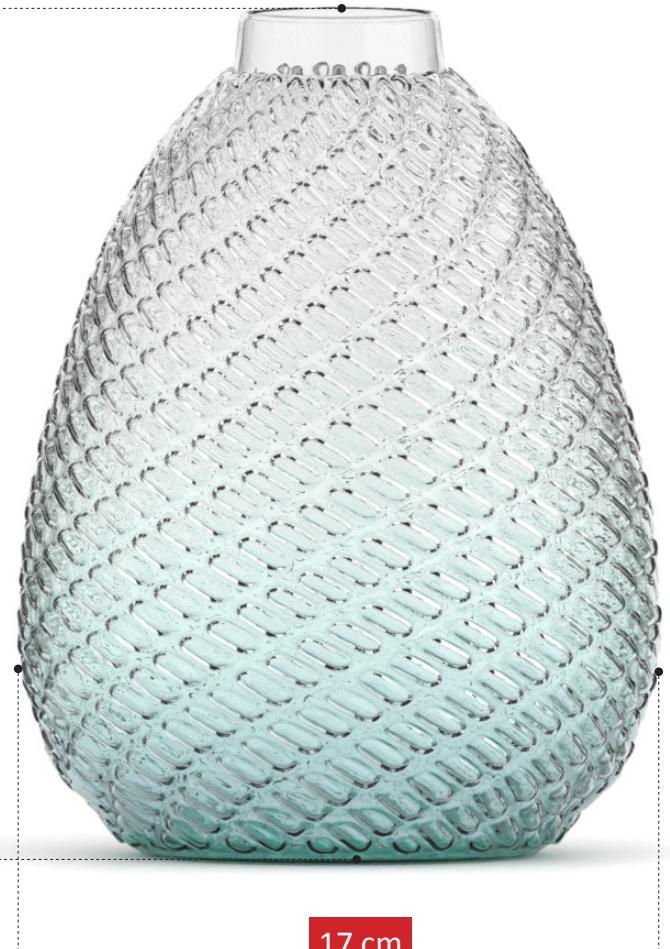

213

HIGHT
20 cm

AMS 0303

14 cm
Diameter

100% RECYCLED GLASS

CATERINA COLLECTION

VALLEA COLLECTION

BORAK COLLECTION

HIGHT
21 cm

AMS 0315

12 cm
Diameter

LIVIA

COLLECTION

VALENTINA COLLECTION

HIGHT
23 cm

AMS 0323