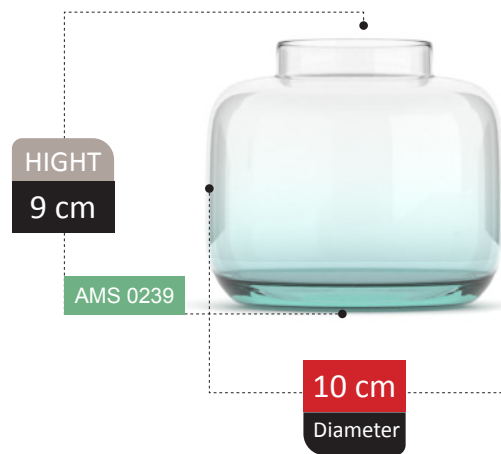

BONA COLLECTION

BONA

COLLECTION