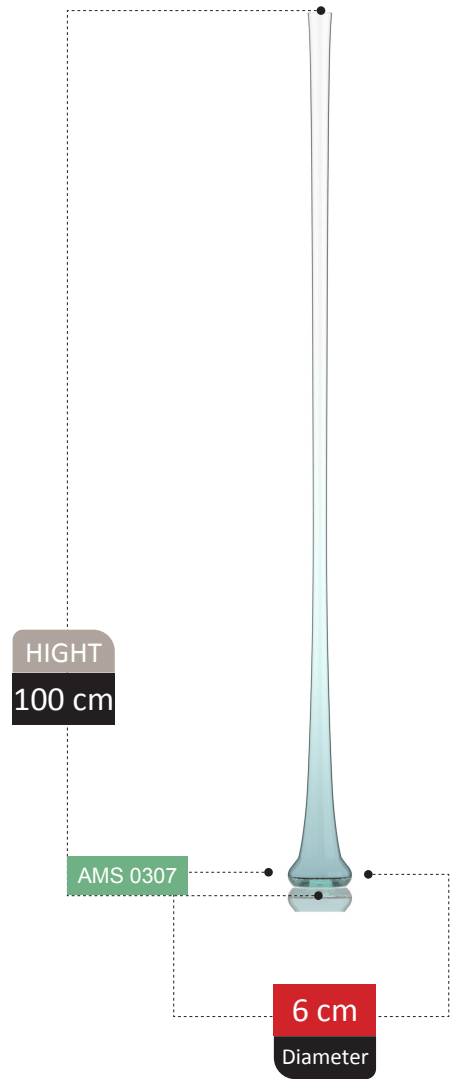

13 cm
Diameter

DAVUL COLLECTION

HEYAN COLLECTION

VASE SECTION
Catalog 2023

209

HIGHT
37 cm

AMS 0299

33 cm
Diameter

211

HIGHT
29 cm

AMS 0301

24 cm
Diameter

100% RECYCLED GLASS

MATILDE COLLECTION

FINA COLLECTION

VASE SECTION

213

HIGHT
20 cm

AMS 0303

14 cm
Diameter

100% RECYCLED GLASS

CATERINA COLLECTION

VALLEA COLLECTION

BORAK COLLECTION

HIGHT
21 cm

AMS 0315

12 cm
Diameter

LIVIA

COLLECTION

VALENTINA COLLECTION

HIGHT
23 cm

AMS 0323