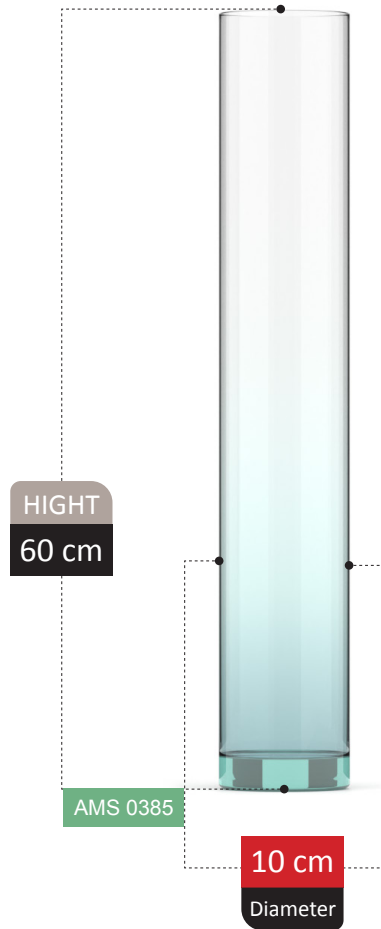

VASE SECTION
Catalog 2023

237

HIGHT
20 cm

AMS 0346

11 cm
Diameter

100% RECYCLED GLASS

ECRIN COLLECTION

100% RECYCLED GLASS

NERINA

COLLECTION

NERINA COLLECTION

NERINA COLLECTION

FOOTED

HIGHT
15 cm

AMS 0425

11 cm
Diameter

ALESSIA

COLLECTION

DEEM

COLLECTION

BRIA COLLECTION

FOOTED SECTION
Catalog 2023

275

HIGHT
16 cm

AMS 0441

12 cm
Diameter

100% RECYCLED GLASS

BICE COLLECTION

HIGHT
28 cm

AMS 0445

25 cm
Diameter

100% RECYCLED GLASS