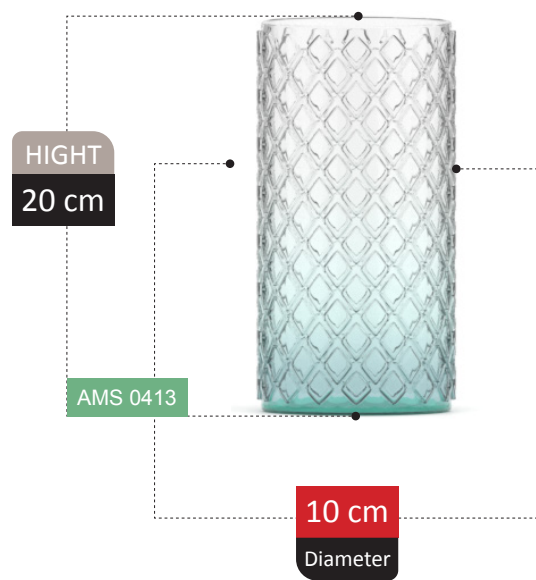

NERINA

COLLECTION

NERINA COLLECTION

NERINA COLLECTION

FOOTED

HIGHT
15 cm

AMS 0425

11 cm
Diameter

ALESSIA

COLLECTION

DEEM

COLLECTION

BRIA COLLECTION

FOOTED SECTION
Catalog 2023

275

HIGHT
16 cm

AMS 0441

12 cm
Diameter

100% RECYCLED GLASS

BICE COLLECTION

HIGHT
28 cm

AMS 0445

25 cm
Diameter

100% RECYCLED GLASS