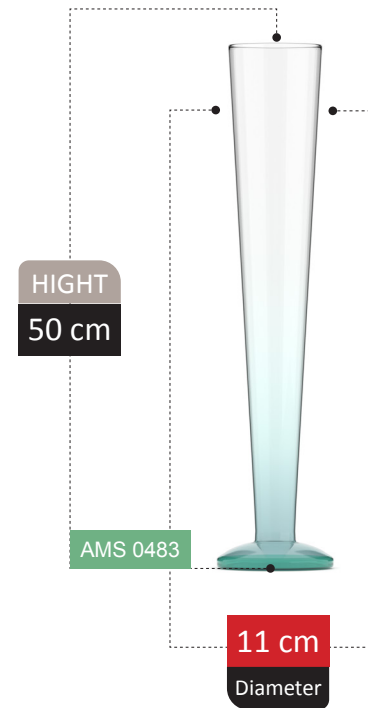

AMS 0441

12 cm
Diameter

100% RECYCLED GLASS

BICE COLLECTION

HIGHT
28 cm

AMS 0445

25 cm
Diameter

100% RECYCLED GLASS

ROSA

COLLECTION

AMORE COLLECTION

ARIANNA COLLECTION

HIGHT
14 cm

AMS 0460

14 cm
Diameter

SMYCKA

COLLECTION

LIA
COLLECTION

ASLY

COLLECTION

LALYA COLLECTION

FOOTED SECTION
Catalog 2023

297

HIGHT
41 cm

AMS 0480

11 cm
Diameter

100% RECYCLED GLASS

AVAILABLE COLOR

We are in AMS company that provides new colors according to the customer's desire, and this is not only a summary, but we are able to implement any color from the color group with the utmost accuracy.