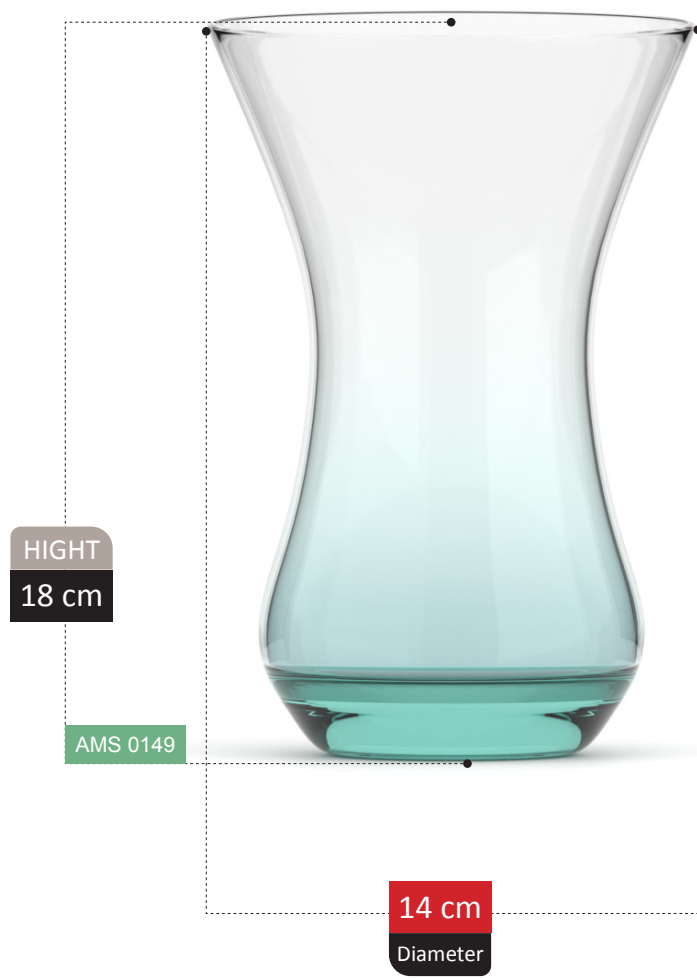

100%
RECYCLED GLASS

NEW
ARRIVAL

HIGHT
14 cm

AMS 0067

19 cm
Diameter

CATALDA

COLLECTION

NEW
ARRIVAL

NOVELLA COLLECTION

VASE

VERRA COLLECTION

BENDA COLLECTION

MIA COLLECTION

HIGHT
18 cm

AMS 0153

14 cm
Diameter

BELLA COLLECTION

HIGHT
18 cm

AMS 0156

14 cm
Diameter

JANDAN COLLECTION

VASE SECTION
Catalog 2023

115

HIGHT
13 cm