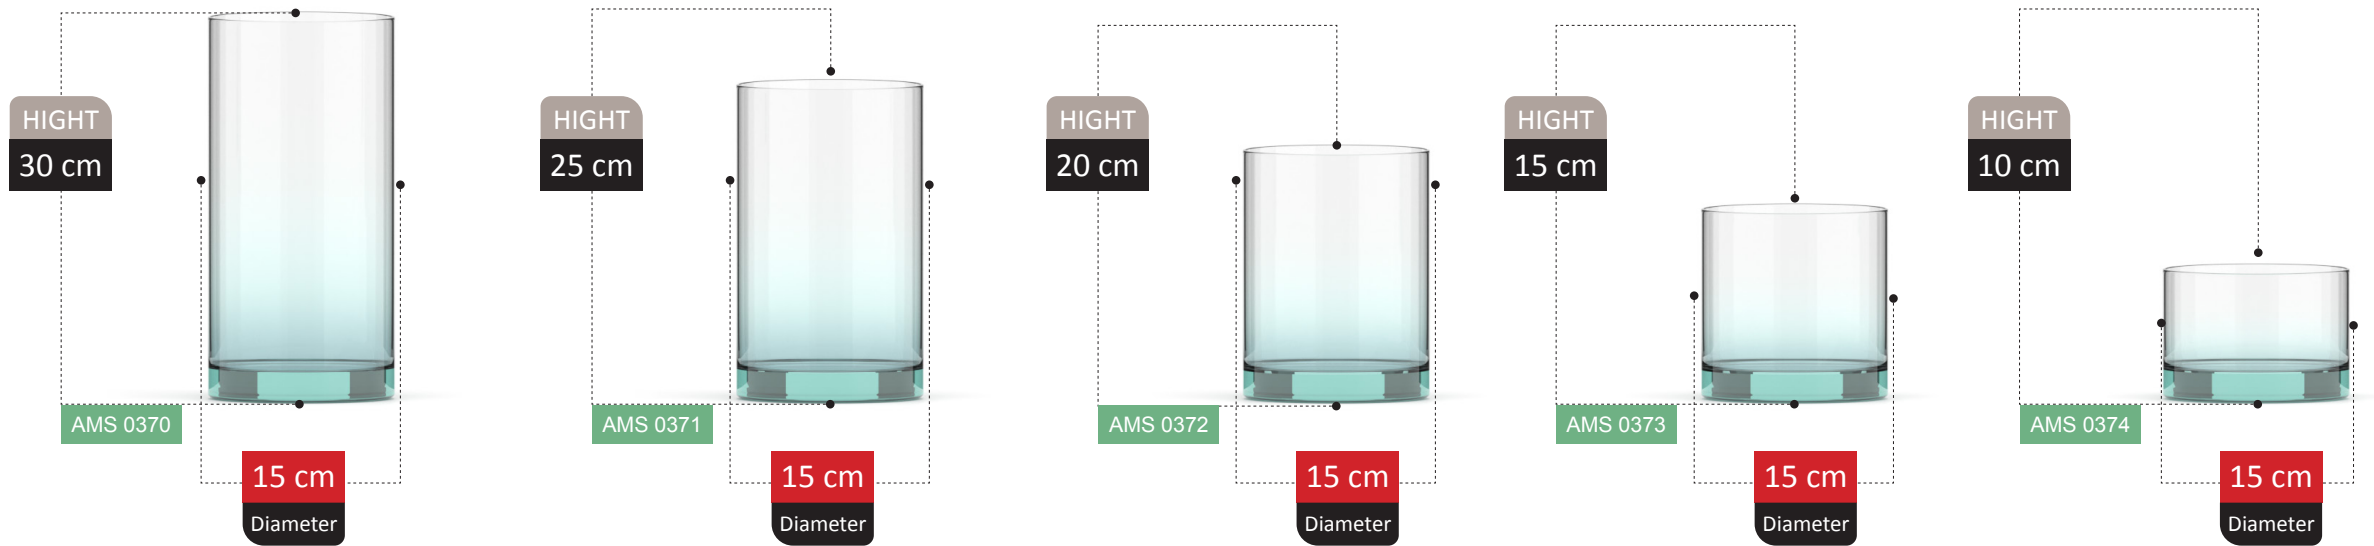

NERINA

COLLECTION

NERINA COLLECTION

NERINA COLLECTION

FOOTED

HIGHT
15 cm

AMS 0425

11 cm
Diameter