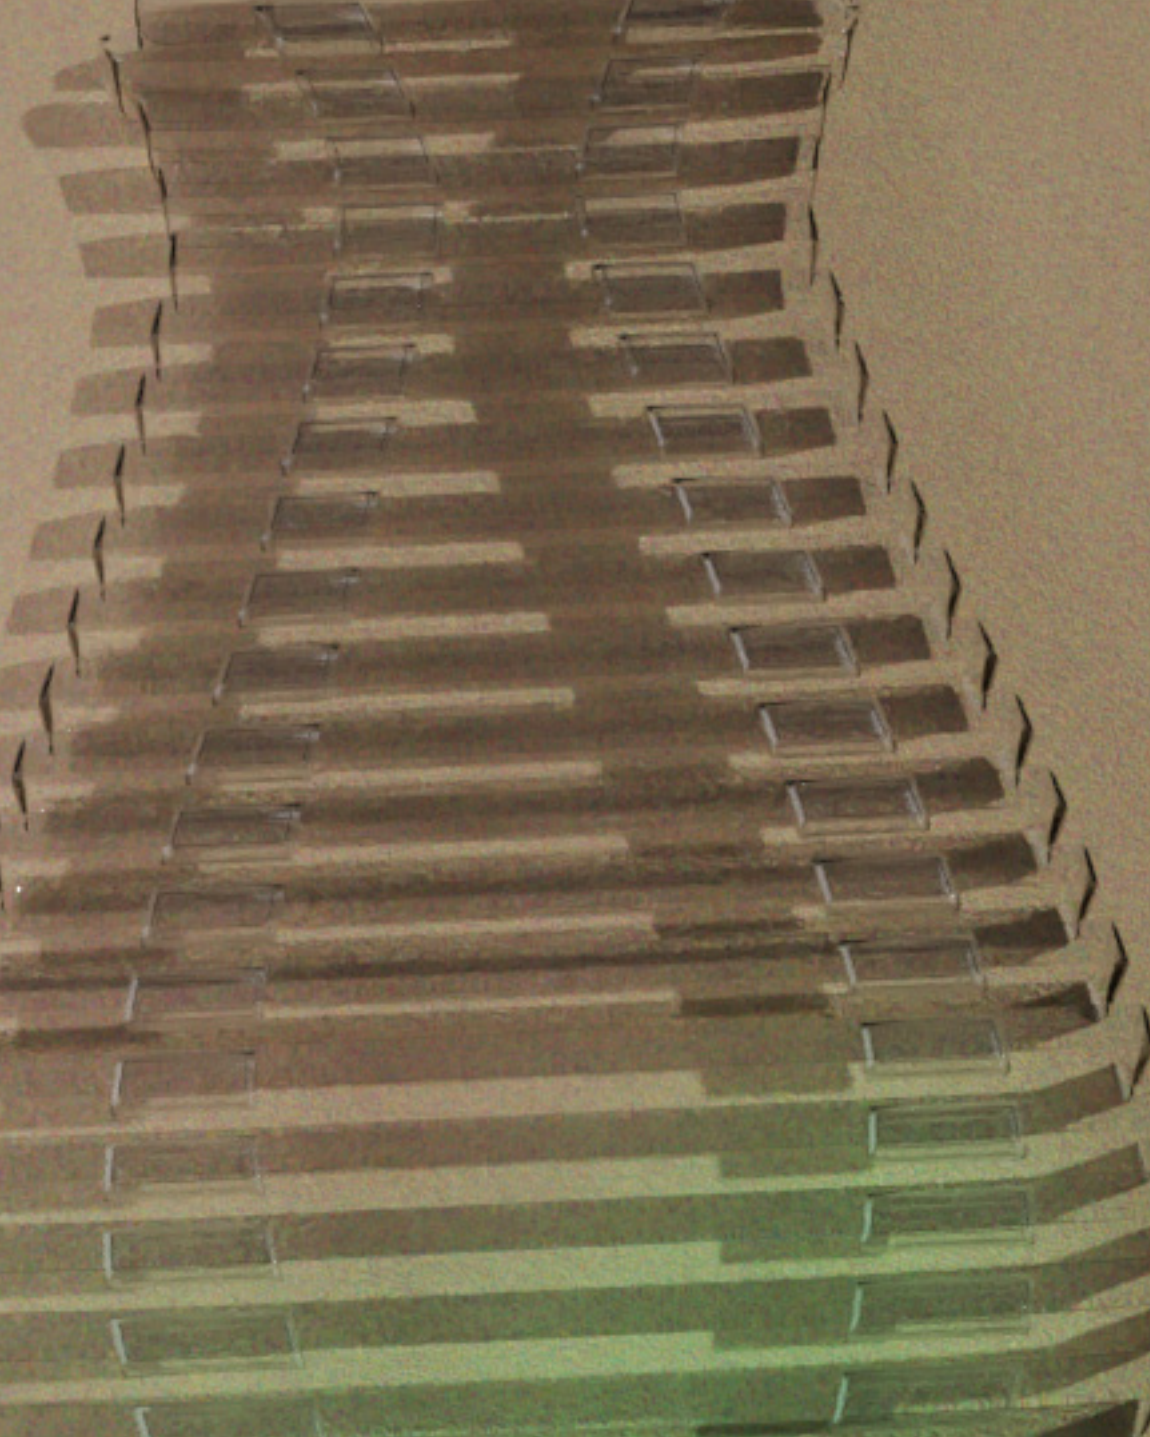

WHO ARE US?

(AMS GLASS) was founded in 18 years

Our talented team, our factory workers and the best designers started to change the course of glass blowing and design the largest possible amount of products from waste materials and glass recycling to produce the most beautiful glass products in wonderful and distinctive colors.