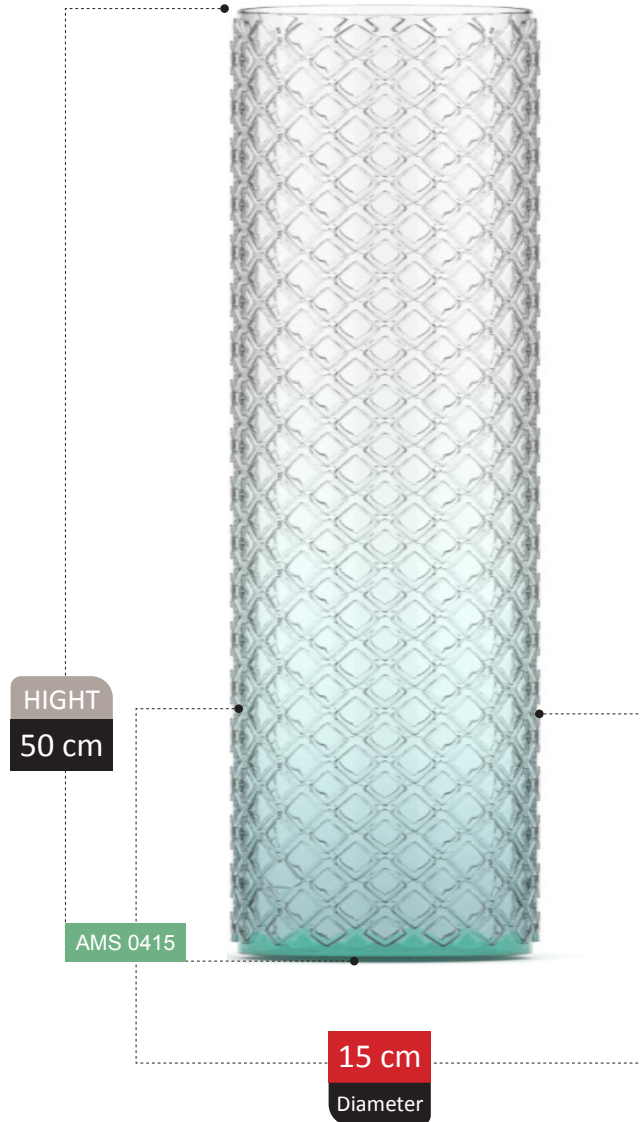

NERINA

COLLECTION

NERINA COLLECTION

NERINA COLLECTION

FOOTED

HIGHT
15 cm

AMS 0425

11 cm
Diameter

ALESSIA

COLLECTION

DEEM

COLLECTION

BRIA COLLECTION

FOOTED SECTION
Catalog 2023

275

HIGHT
16 cm