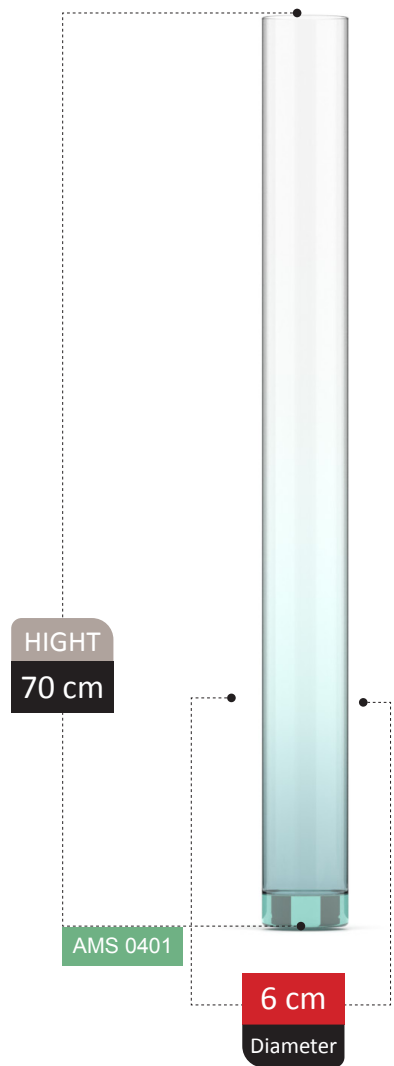

VASE SECTION
Catalog 2023

237

HIGHT
20 cm

AMS 0346

11 cm
Diameter

100% RECYCLED GLASS

ECRIN COLLECTION

100% RECYCLED GLASS

NERINA

COLLECTION

NERINA COLLECTION

NERINA COLLECTION

FOOTED

HIGHT
15 cm

AMS 0425

11 cm
Diameter

ALESSIA

COLLECTION

DEEM

COLLECTION

BRIA COLLECTION

FOOTED SECTION
Catalog 2023

275

HIGHT
16 cm

AMS 0441

12 cm
Diameter

100% RECYCLED GLASS

BICE COLLECTION

HIGHT
28 cm

AMS 0445

25 cm
Diameter

100% RECYCLED GLASS