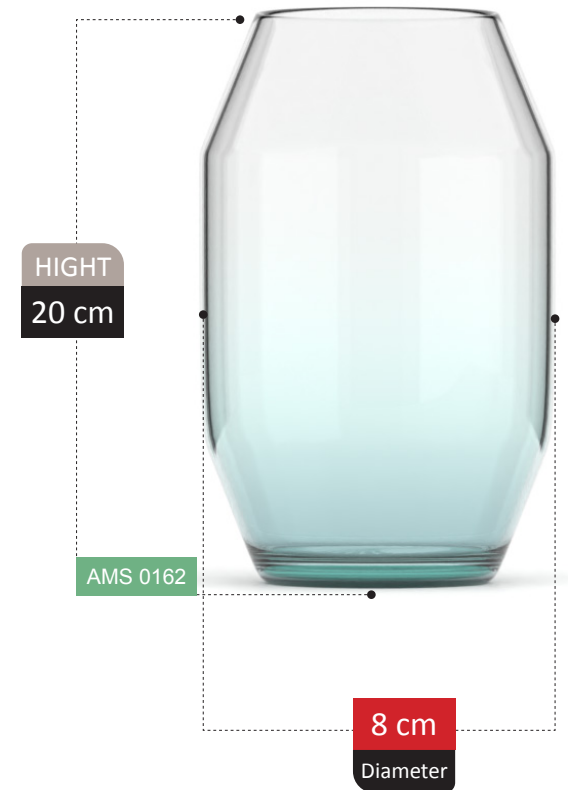

100%
RECYCLED GLASS

NEW
ARRIVAL

HIGHT
14 cm

AMS 0067

19 cm
Diameter

CATALDA

COLLECTION

NEW
ARRIVAL

BELLA COLLECTION

HIGHT
18 cm

AMS 0156

14 cm
Diameter

JANDAN COLLECTION

VASE SECTION
Catalog 2023

115

HIGHT
13 cm

AMS 0157

13 cm
Diameter

100% RECYCLED GLASS

HOMA COLLECTION

FORTUNATA COLLECTION

VASE SECTION
Catalog 2023

117

HIGHT
13 cm

AMS 0159

13 cm
Diameter

100% RECYCLED GLASS

JANAN

COLLECTION

HIGHT
17 cm

AMS 0163

14 cm
Diameter