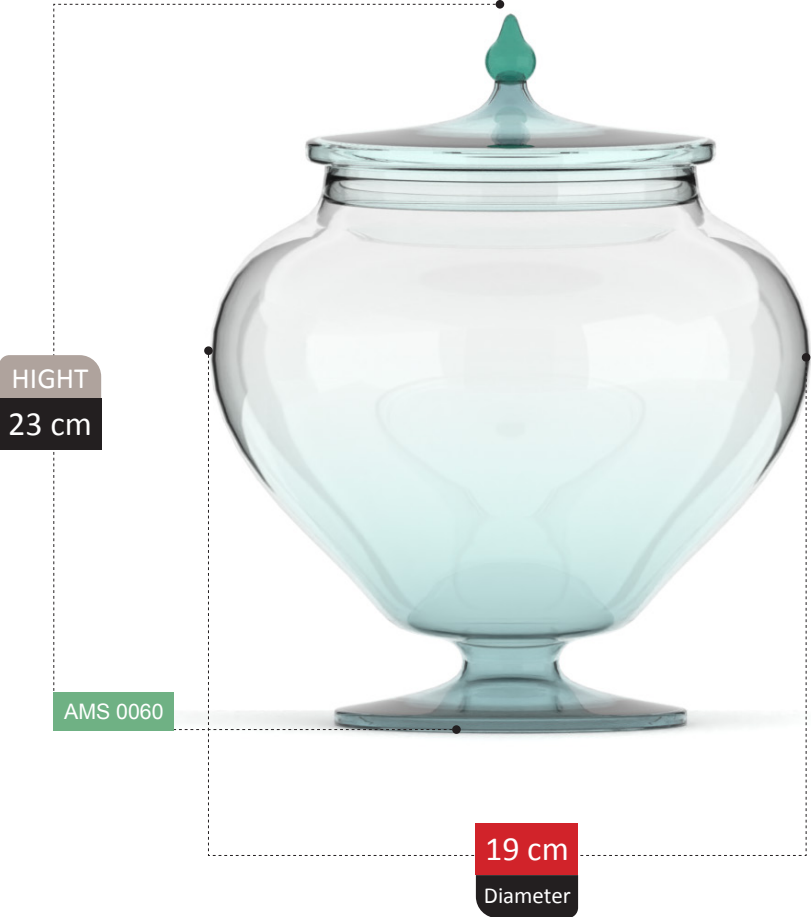

NEW
ARRIVAL

HIGHT
21 cm

AMS 0047

18 cm
Diameter

SIENNA

COLLECTION

NEW
ARRIVAL

ROSIA

NEW
ARRIVAL

DIVINA COLLECTION

**NEW
ARRIVAL**

HIGHT
30 cm

AMS 0061

19 cm
Diameter

**NEW
ARRIVAL**

HIGHT
27 cm

100%
RECYCLED GLASS

NEW
ARRIVAL

HIGHT
14 cm

AMS 0067

19 cm
Diameter

CATALDA

COLLECTION

NEW
ARRIVAL