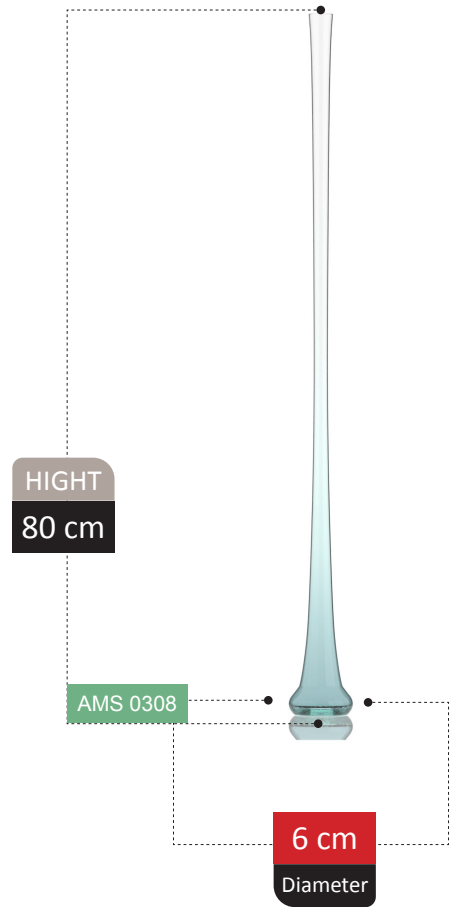

13 cm
Diameter

DAVUL COLLECTION

HEYAN COLLECTION

VASE SECTION
Catalog 2023

209

HIGHT
37 cm

AMS 0299

33 cm
Diameter

211

HIGHT
29 cm

AMS 0301

24 cm
Diameter

100% RECYCLED GLASS

MATILDE COLLECTION

FINA COLLECTION

VASE SECTION

213

HIGHT
20 cm

AMS 0303

14 cm
Diameter

100% RECYCLED GLASS

CATERINA COLLECTION

VALLEA COLLECTION

BORAK COLLECTION

HIGHT
21 cm

AMS 0315

12 cm
Diameter

LIVIA

COLLECTION

VALENTINA COLLECTION

HIGHT
23 cm

AMS 0323