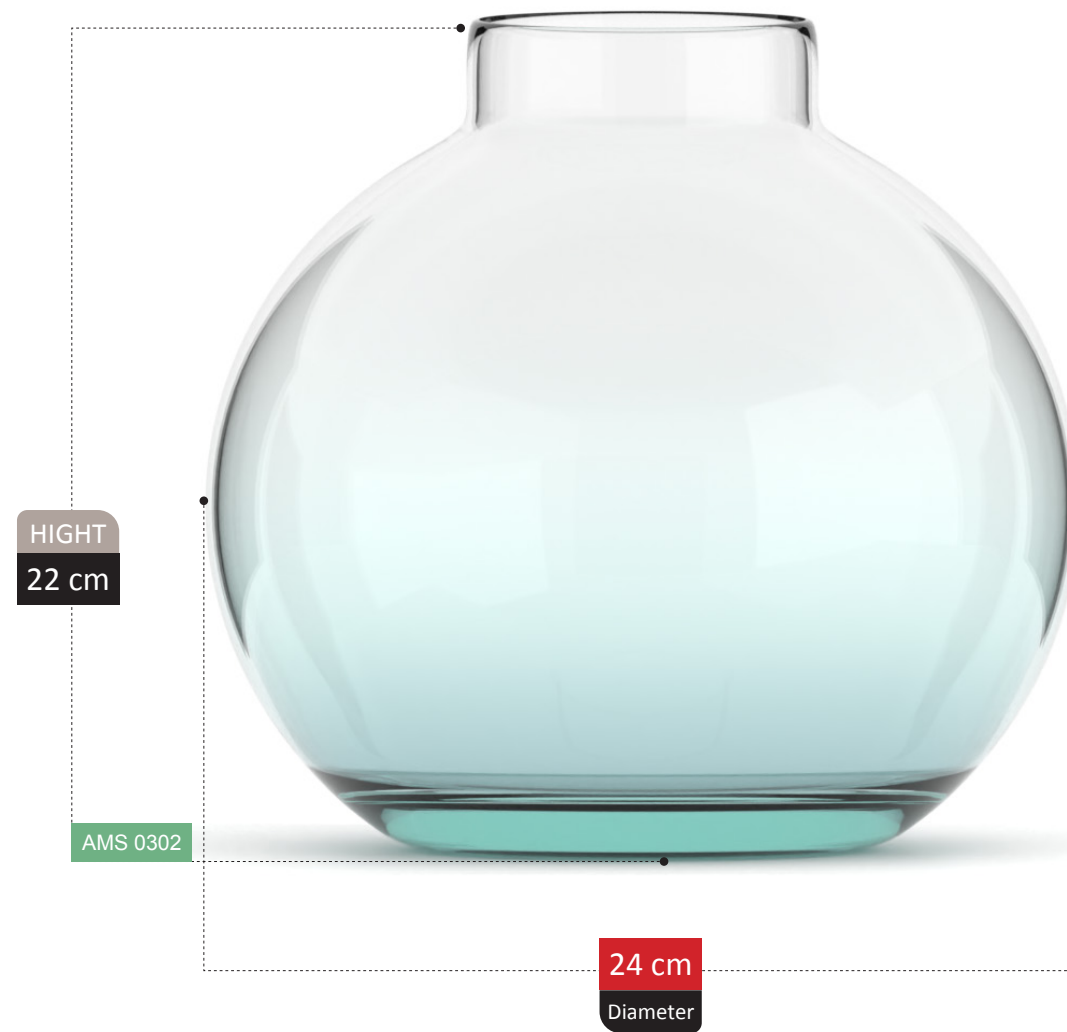

100% RECYCLED GLASS

MARIA COLLECTION

HIGHT
23 cm

AMS 0300

18 cm
Diameter

BOYOK COLLECTION

COLLECTION

VASE SECTION
Catalog 2023

211

HIGHT
29 cm

AMS 0301

24 cm
Diameter

100% RECYCLED GLASS

MATILDE COLLECTION

FINA COLLECTION

VASE SECTION

213

HIGHT
20 cm

AMS 0303

14 cm
Diameter

100% RECYCLED GLASS

CATERINA COLLECTION

VALLEA COLLECTION

BORAK COLLECTION

HIGHT
21 cm

AMS 0315

12 cm
Diameter

LIVIA

COLLECTION

VALENTINA COLLECTION

HIGHT
23 cm

AMS 0323