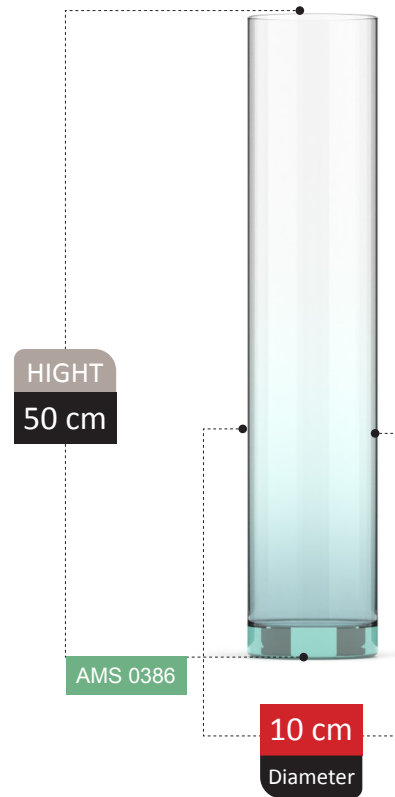

NERINA

COLLECTION

NERINA COLLECTION

NERINA COLLECTION

FOOTED

HIGHT
15 cm

AMS 0425

11 cm
Diameter

ALESSIA

COLLECTION

DEEM

COLLECTION

BRIA COLLECTION

FOOTED SECTION
Catalog 2023

275

HIGHT
16 cm

AMS 0441

12 cm
Diameter

100% RECYCLED GLASS

BICE COLLECTION

HIGHT
28 cm

AMS 0445

25 cm
Diameter

100% RECYCLED GLASS