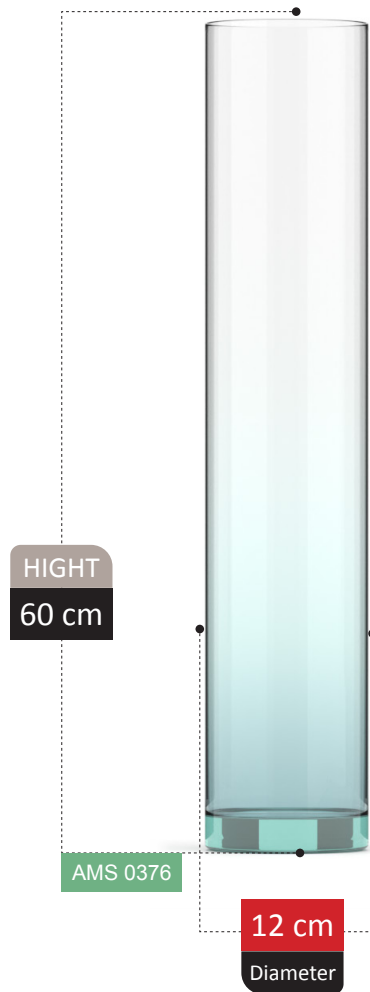

VASE SECTION
Catalog 2023

237

HIGHT
20 cm

AMS 0346

11 cm
Diameter

100% RECYCLED GLASS

ECRIN COLLECTION

100% RECYCLED GLASS

NERINA

COLLECTION

NERINA COLLECTION

NERINA COLLECTION

FOOTED

HIGHT
15 cm

AMS 0425

11 cm
Diameter

ALESSIA

COLLECTION

DEEM

COLLECTION

BRIA COLLECTION

FOOTED SECTION
Catalog 2023

275

HIGHT
16 cm

AMS 0441

12 cm
Diameter

100% RECYCLED GLASS

BICE COLLECTION

HIGHT
28 cm

AMS 0445

25 cm
Diameter

100% RECYCLED GLASS