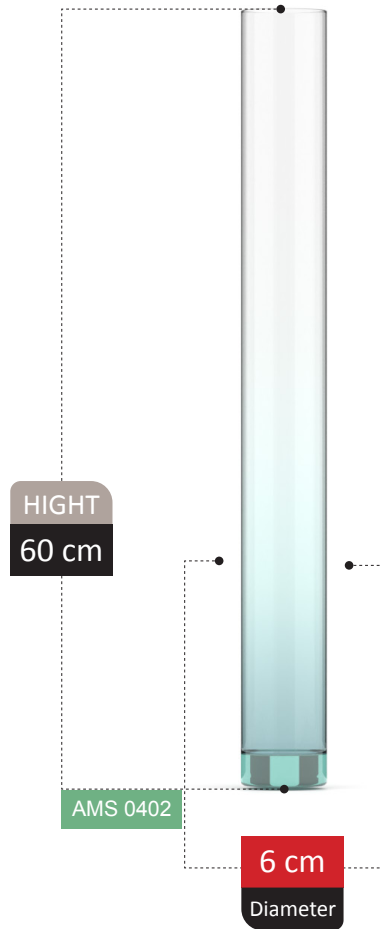

VASE SECTION
Catalog 2023

237

HIGHT
20 cm

AMS 0346

11 cm
Diameter

100% RECYCLED GLASS

ECRIN COLLECTION

100% RECYCLED GLASS

NERINA

COLLECTION

NERINA COLLECTION

NERINA COLLECTION

FOOTED

HIGHT
15 cm

AMS 0425

11 cm
Diameter

ALESSIA

COLLECTION

DEEM

COLLECTION

BRIA COLLECTION

FOOTED SECTION
Catalog 2023

275

HIGHT
16 cm

AMS 0441

12 cm
Diameter

100% RECYCLED GLASS

BICE COLLECTION

HIGHT
28 cm

AMS 0445

25 cm
Diameter

100% RECYCLED GLASS