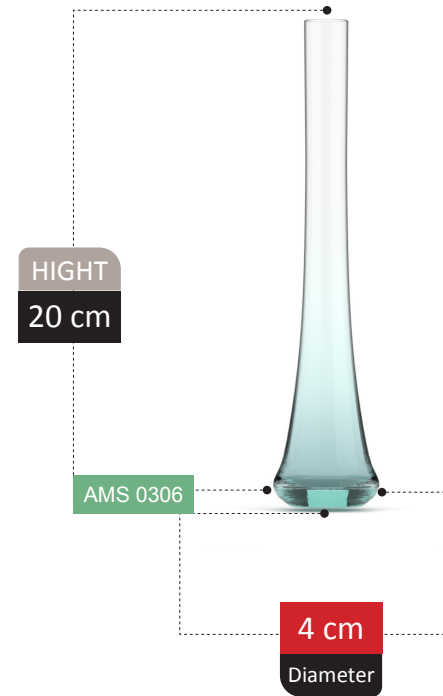

100% RECYCLED GLASS

MARIA COLLECTION

HIGHT
23 cm

AMS 0300

18 cm
Diameter

BOYOK COLLECTION

COLLECTION

VASE SECTION
Catalog 2023

211

HIGHT
29 cm

AMS 0301

24 cm
Diameter

100% RECYCLED GLASS

MATILDE COLLECTION

FINA COLLECTION

VASE SECTION

213

HIGHT
20 cm

AMS 0303

14 cm
Diameter

100% RECYCLED GLASS

CATERINA COLLECTION

VALLEA COLLECTION

BORAK COLLECTION

HIGHT
21 cm

AMS 0315

12 cm
Diameter

LIVIA

COLLECTION

VALENTINA COLLECTION

HIGHT
23 cm

AMS 0323