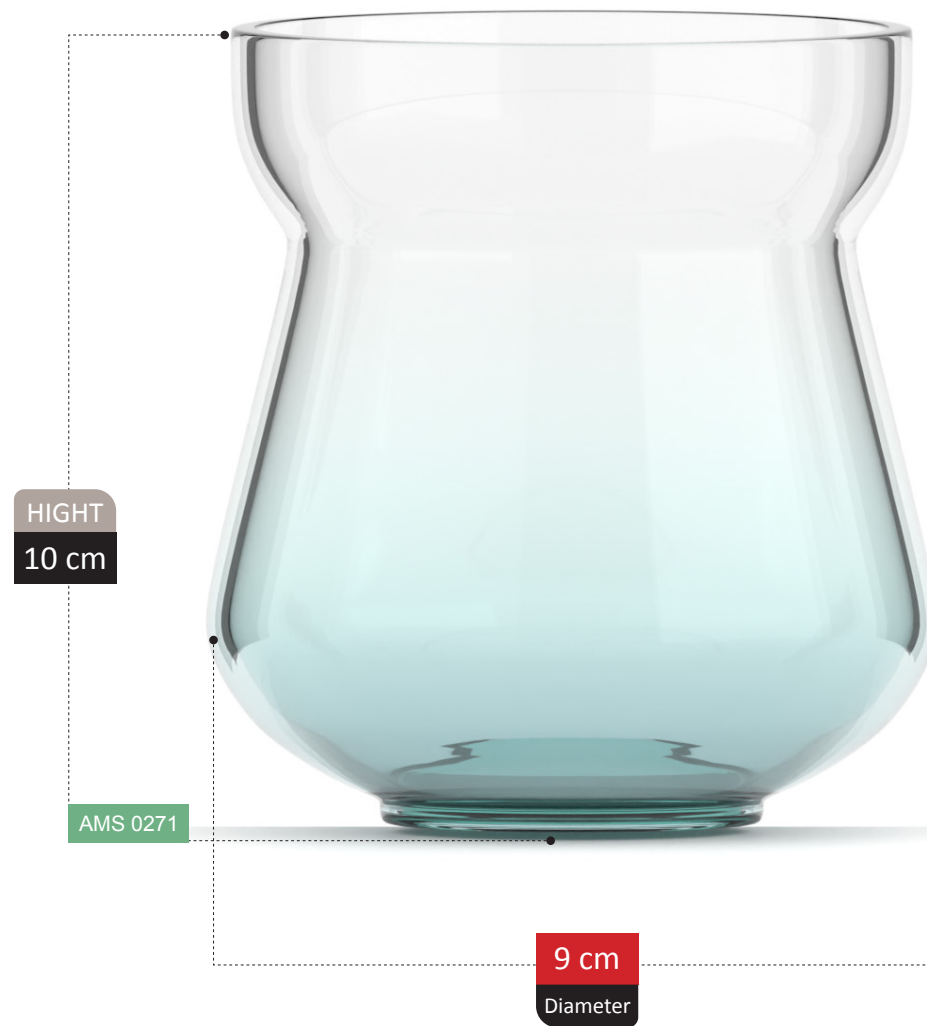

AMS 0261

17 cm
Diameter

TERASA

COLLECTION

DANYA COLLECTION

NOSIK COLLECTION

CORONA COLLECTION

HIGHT
21 cm

AMS 0274

24 cm
Diameter

NERVEN COLLECTION

HIGHT
22 cm

AMS 0275

30 cm
Diameter

HUMA COLLECTION

HIGHT
17 cm