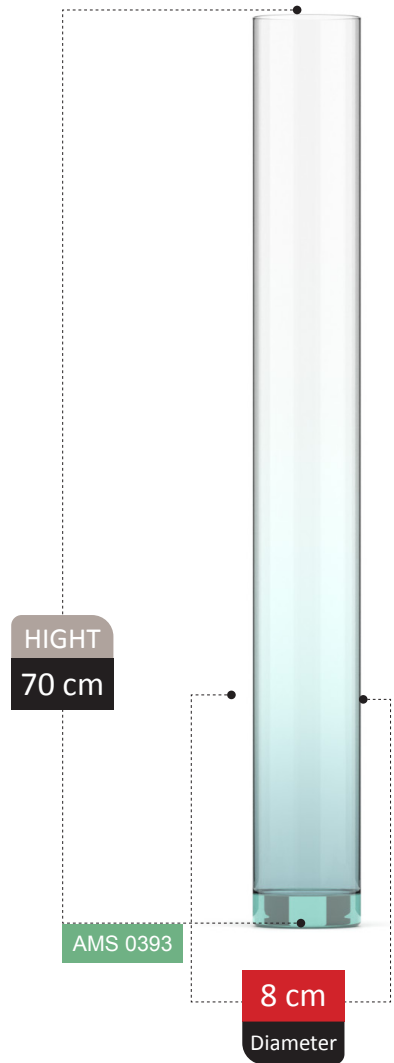

VASE SECTION
Catalog 2023

237

HIGHT
20 cm

AMS 0346

11 cm
Diameter

100% RECYCLED GLASS

ECRIN COLLECTION

100% RECYCLED GLASS

NERINA

COLLECTION

NERINA COLLECTION

NERINA COLLECTION

FOOTED

HIGHT
15 cm

AMS 0425

11 cm
Diameter

ALESSIA

COLLECTION

DEEM

COLLECTION

BRIA COLLECTION

FOOTED SECTION
Catalog 2023

275

HIGHT
16 cm

AMS 0441

12 cm
Diameter

100% RECYCLED GLASS

BICE COLLECTION

HIGHT
28 cm

AMS 0445

25 cm
Diameter

100% RECYCLED GLASS