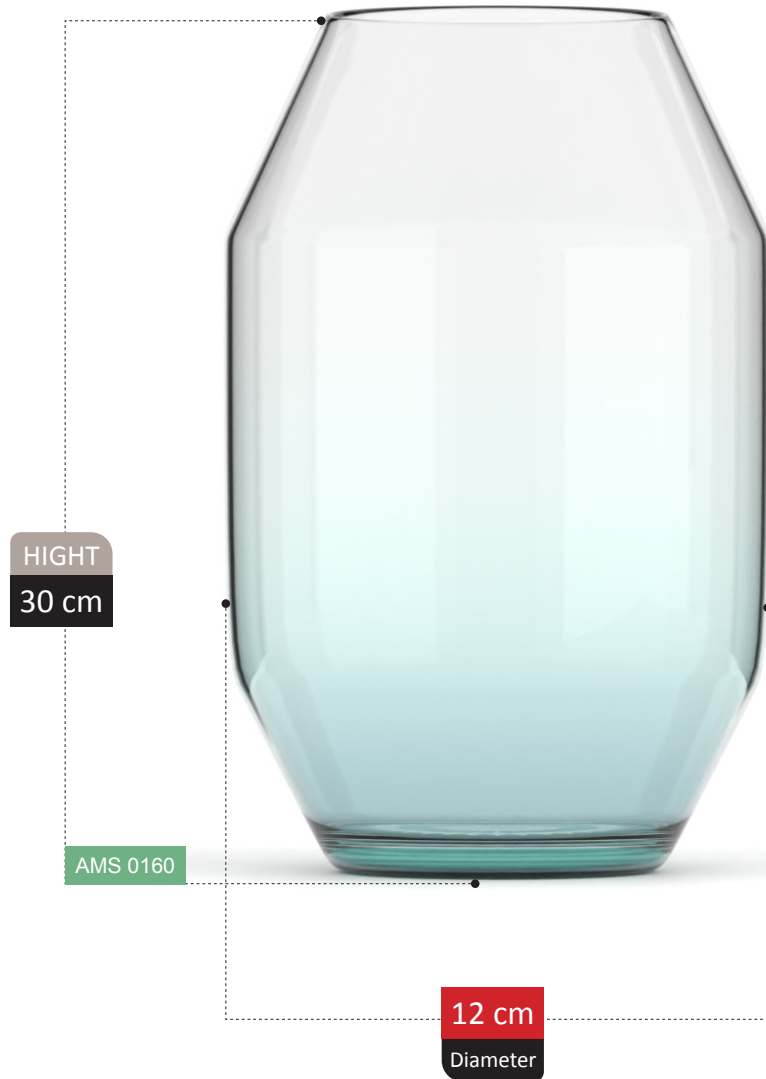

AMS 0157

13 cm
Diameter

100% RECYCLED GLASS

HOMA COLLECTION

FORTUNATA COLLECTION

VASE SECTION
Catalog 2023

117

HIGHT
13 cm

AMS 0159

13 cm
Diameter

100% RECYCLED GLASS

JANAN

COLLECTION

HIGHT
17 cm

AMS 0163

14 cm
Diameter