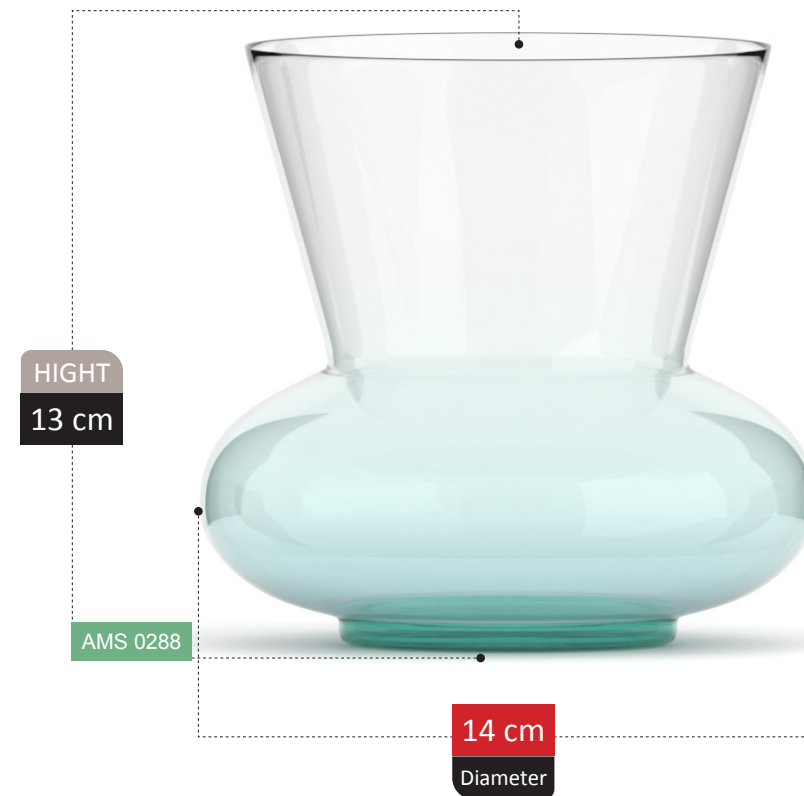

AMS 0276

24 cm
Diameter

LUJO
COLLECTION

TIMBUKTU COLLECTION

CLIO COLLECTION

DILETTA COLLECTION

HIGHT
10 cm

AMS 0282

18 cm
Diameter

DONATA COLLECTION

SETRAB COLLECTION

HIGHT
13 cm

AMS 0286

13 cm
Diameter

100% RECYCLED GLASS

GAIIA
COLLECTION

HIGHT
19 cm

AMS 0290

20 cm
Diameter

FUNDA

COLLECTION

OSENA COLLECTION

MICOLA COLLECTION

VASE SECTION
Catalog 2023

205

HIGHT
17 cm

AMS 0294

15 cm
Diameter

100% RECYCLED GLASS

OYOZ COLLECTION

HIGHT
31 cm

AMS 0295