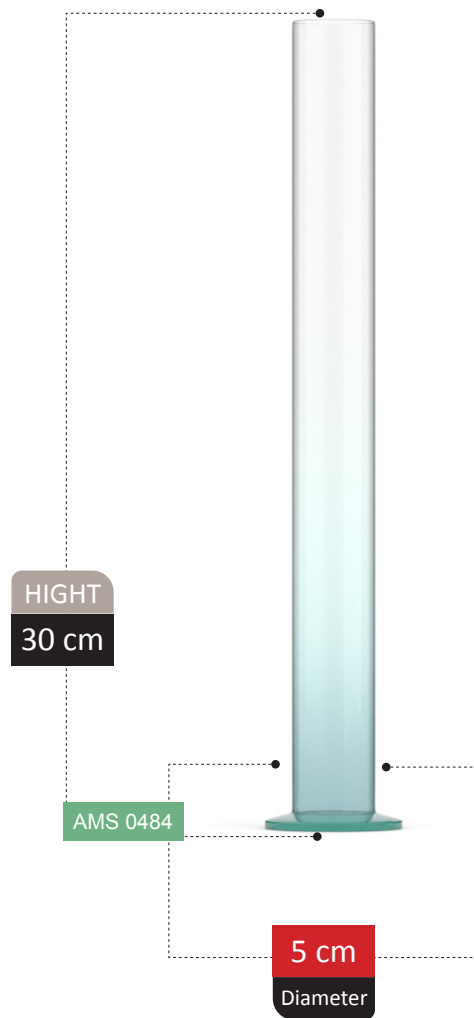

AMS 0441

12 cm
Diameter

100% RECYCLED GLASS

BICE COLLECTION

HIGHT
28 cm

AMS 0445

25 cm
Diameter

100% RECYCLED GLASS

ROSA

COLLECTION

AMORE COLLECTION

ARIANNA COLLECTION

HIGHT
14 cm

AMS 0460

14 cm
Diameter

SMYCKA

COLLECTION

LIA
COLLECTION

ASLY

COLLECTION

LALYA COLLECTION

FOOTED SECTION
Catalog 2023

297

HIGHT
41 cm

AMS 0480

11 cm
Diameter

100% RECYCLED GLASS

AVAILABLE COLOR

We are in AMS company that provides new colors according to the customer's desire, and this is not only a summary, but we are able to implement any color from the color group with the utmost accuracy.