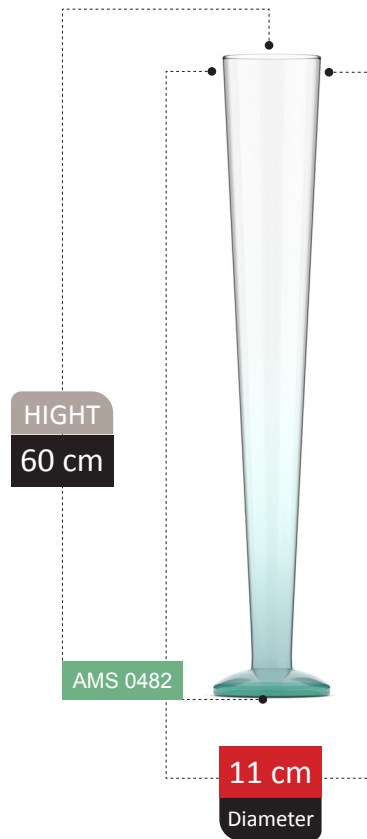

AMS 0441

12 cm
Diameter

100% RECYCLED GLASS

BICE COLLECTION

HIGHT
28 cm

AMS 0445

25 cm
Diameter

100% RECYCLED GLASS

ROSA

COLLECTION

AMORE COLLECTION

ARIANNA COLLECTION

HIGHT
14 cm

AMS 0460

14 cm
Diameter

SMYCKA

COLLECTION

LIA
COLLECTION

ASLY

COLLECTION

LALYA COLLECTION

FOOTED SECTION
Catalog 2023

297

HIGHT
41 cm

AMS 0480

11 cm
Diameter

100% RECYCLED GLASS

AVAILABLE COLOR

We are in AMS company that provides new colors according to the customer's desire, and this is not only a summary, but we are able to implement any color from the color group with the utmost accuracy.