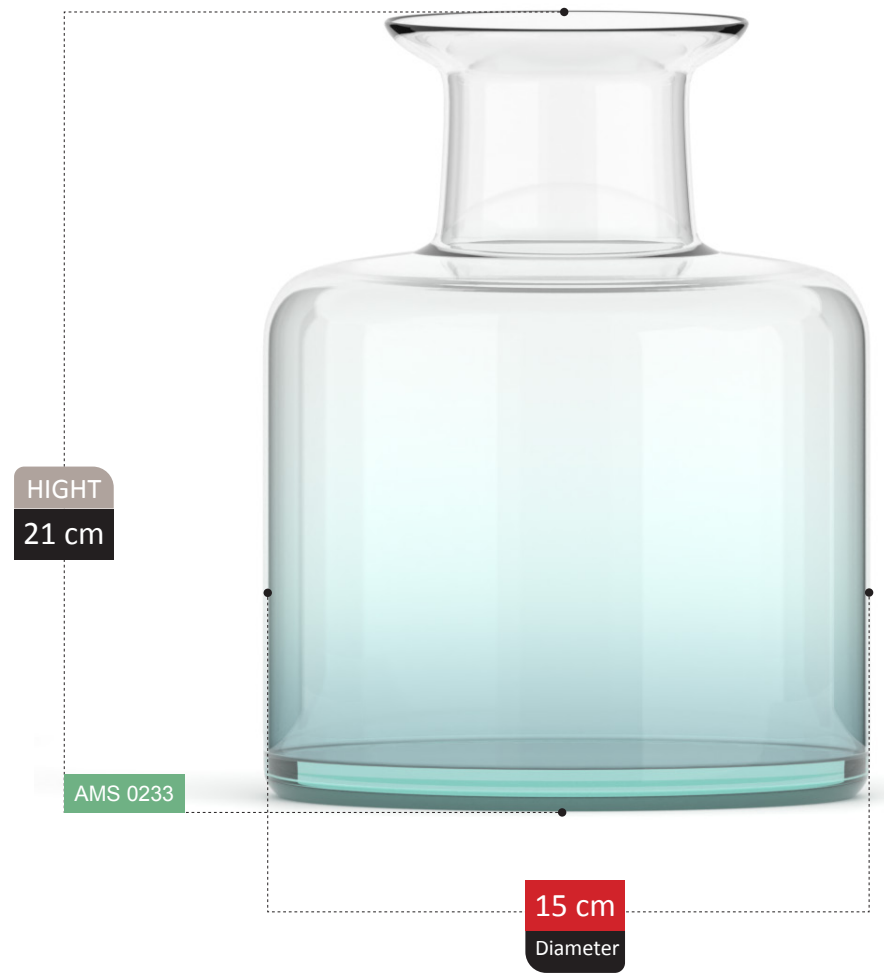

DAMLA COLLECTION