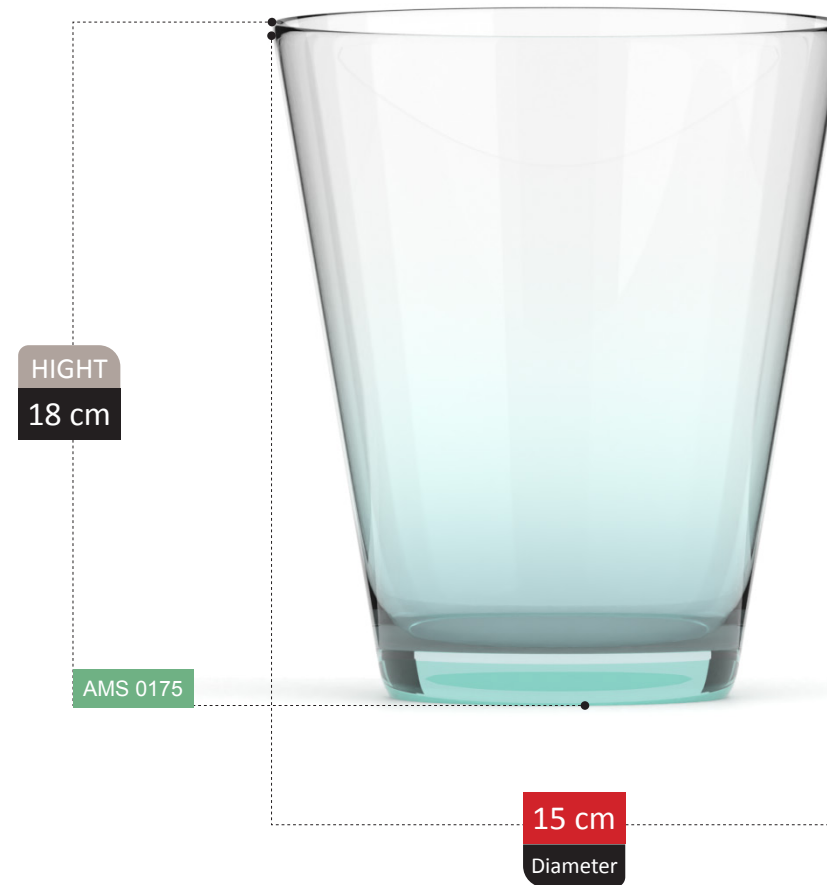

JOSIE COLLECTION

HIGHT
14 cm

AMS 0170

9 cm
Diameter

MINIK COLLECTION

HIGHT
13 cm

AMS 0171

7 cm
Diameter

ANNA COLLECTION

HIGHT
11 cm

AMS 0173

11 cm
Diameter

DILARA COLLECTION

WAZON

COLLECTION

VASE SECTION
Catalog 2023

131

HIGHT
18 cm

AMS 0177

14 cm
Diameter

100% RECYCLED GLASS

Our mission

Increased environmental pollution affects the global ecosystem, including human existence, and glass recycling projects must be taken care of to reduce harmful effects on the environment and health.