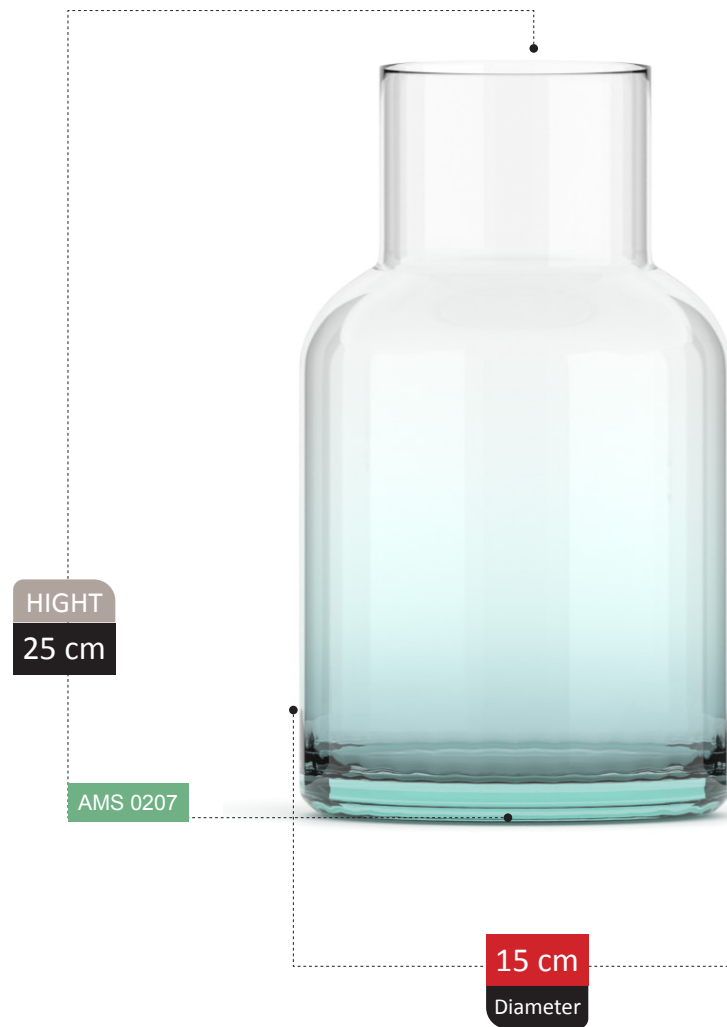

BOTTLE VASE SECTION
Catalog 2023

HIGHT
26 cm

AMS 0010

22 cm
Diameter

100% RECYCLED GLASS

LENYA
COLLECTION

HUNDE COLLECTION

HIGHT
25 cm

131

HIGHT
18 cm

AMS 0177

14 cm
Diameter

100% RECYCLED GLASS

Our mission

Increased environmental pollution affects the global ecosystem, including human existence, and glass recycling projects must be taken care of to reduce harmful effects on the environment and health.

VASE SECTION
Catalog 2023

133

HIGHT
12 cm

AMS 0178

16 cm
Diameter

100% RECYCLED GLASS

AZAD COLLECTION

ZULA

ANDREA
COLLECTION

SEVEL COLLECTION

HIGHT
26 cm

AMS 0211

14 cm
Diameter

NICOLA

COLLECTION

NICOLA COLLECTION