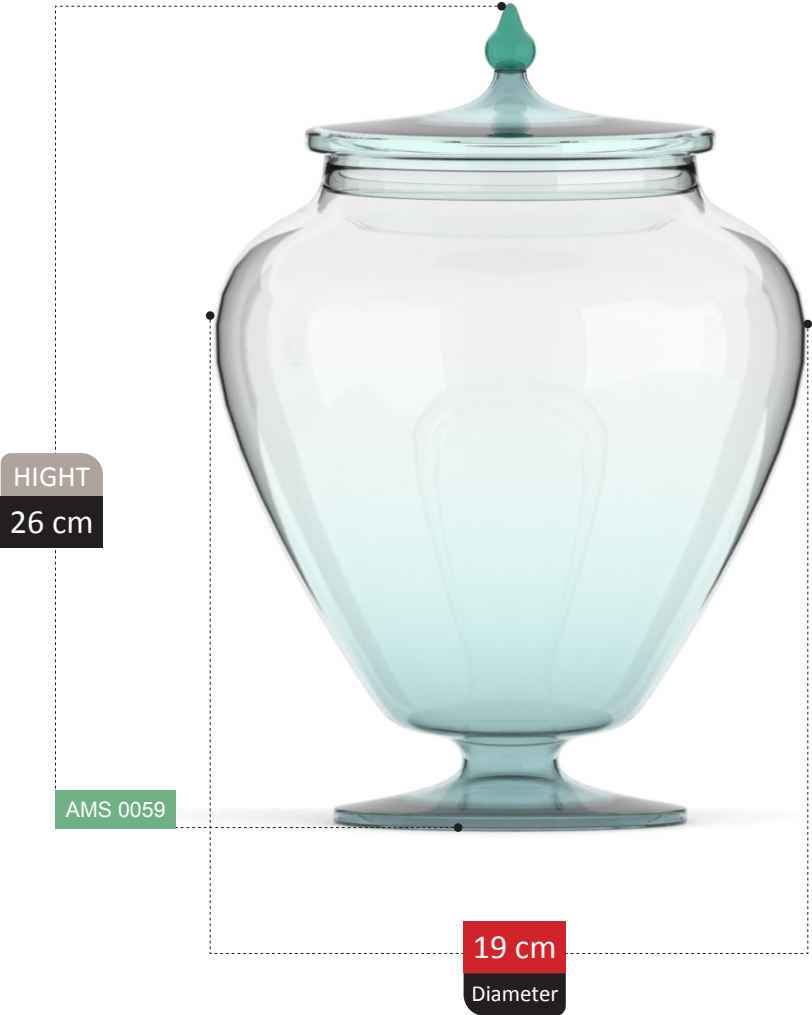

NEW
ARRIVAL

HIGHT
21 cm

AMS 0047

18 cm
Diameter

SIENNA

COLLECTION

NEW
ARRIVAL

ROSIA

NEW
ARRIVAL

DIVINA COLLECTION

**NEW
ARRIVAL**

HIGHT
30 cm

AMS 0061

19 cm
Diameter

**NEW
ARRIVAL**

HIGHT
27 cm

100%
RECYCLED GLASS

NEW
ARRIVAL

HIGHT
14 cm

AMS 0067

19 cm
Diameter

CATALDA

COLLECTION

NEW
ARRIVAL