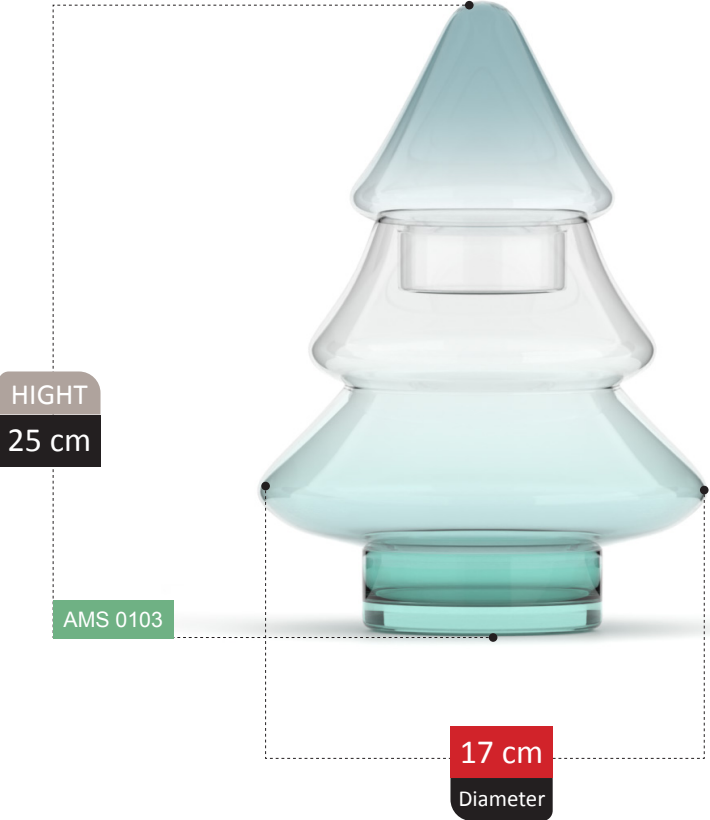

BONBON JAR SECTION
Catalog 2023

83

HIGHT
30 cm

AMS 0095

18 cm
Diameter

100% RECYCLED GLASS

DELSHAD

COLLECTION