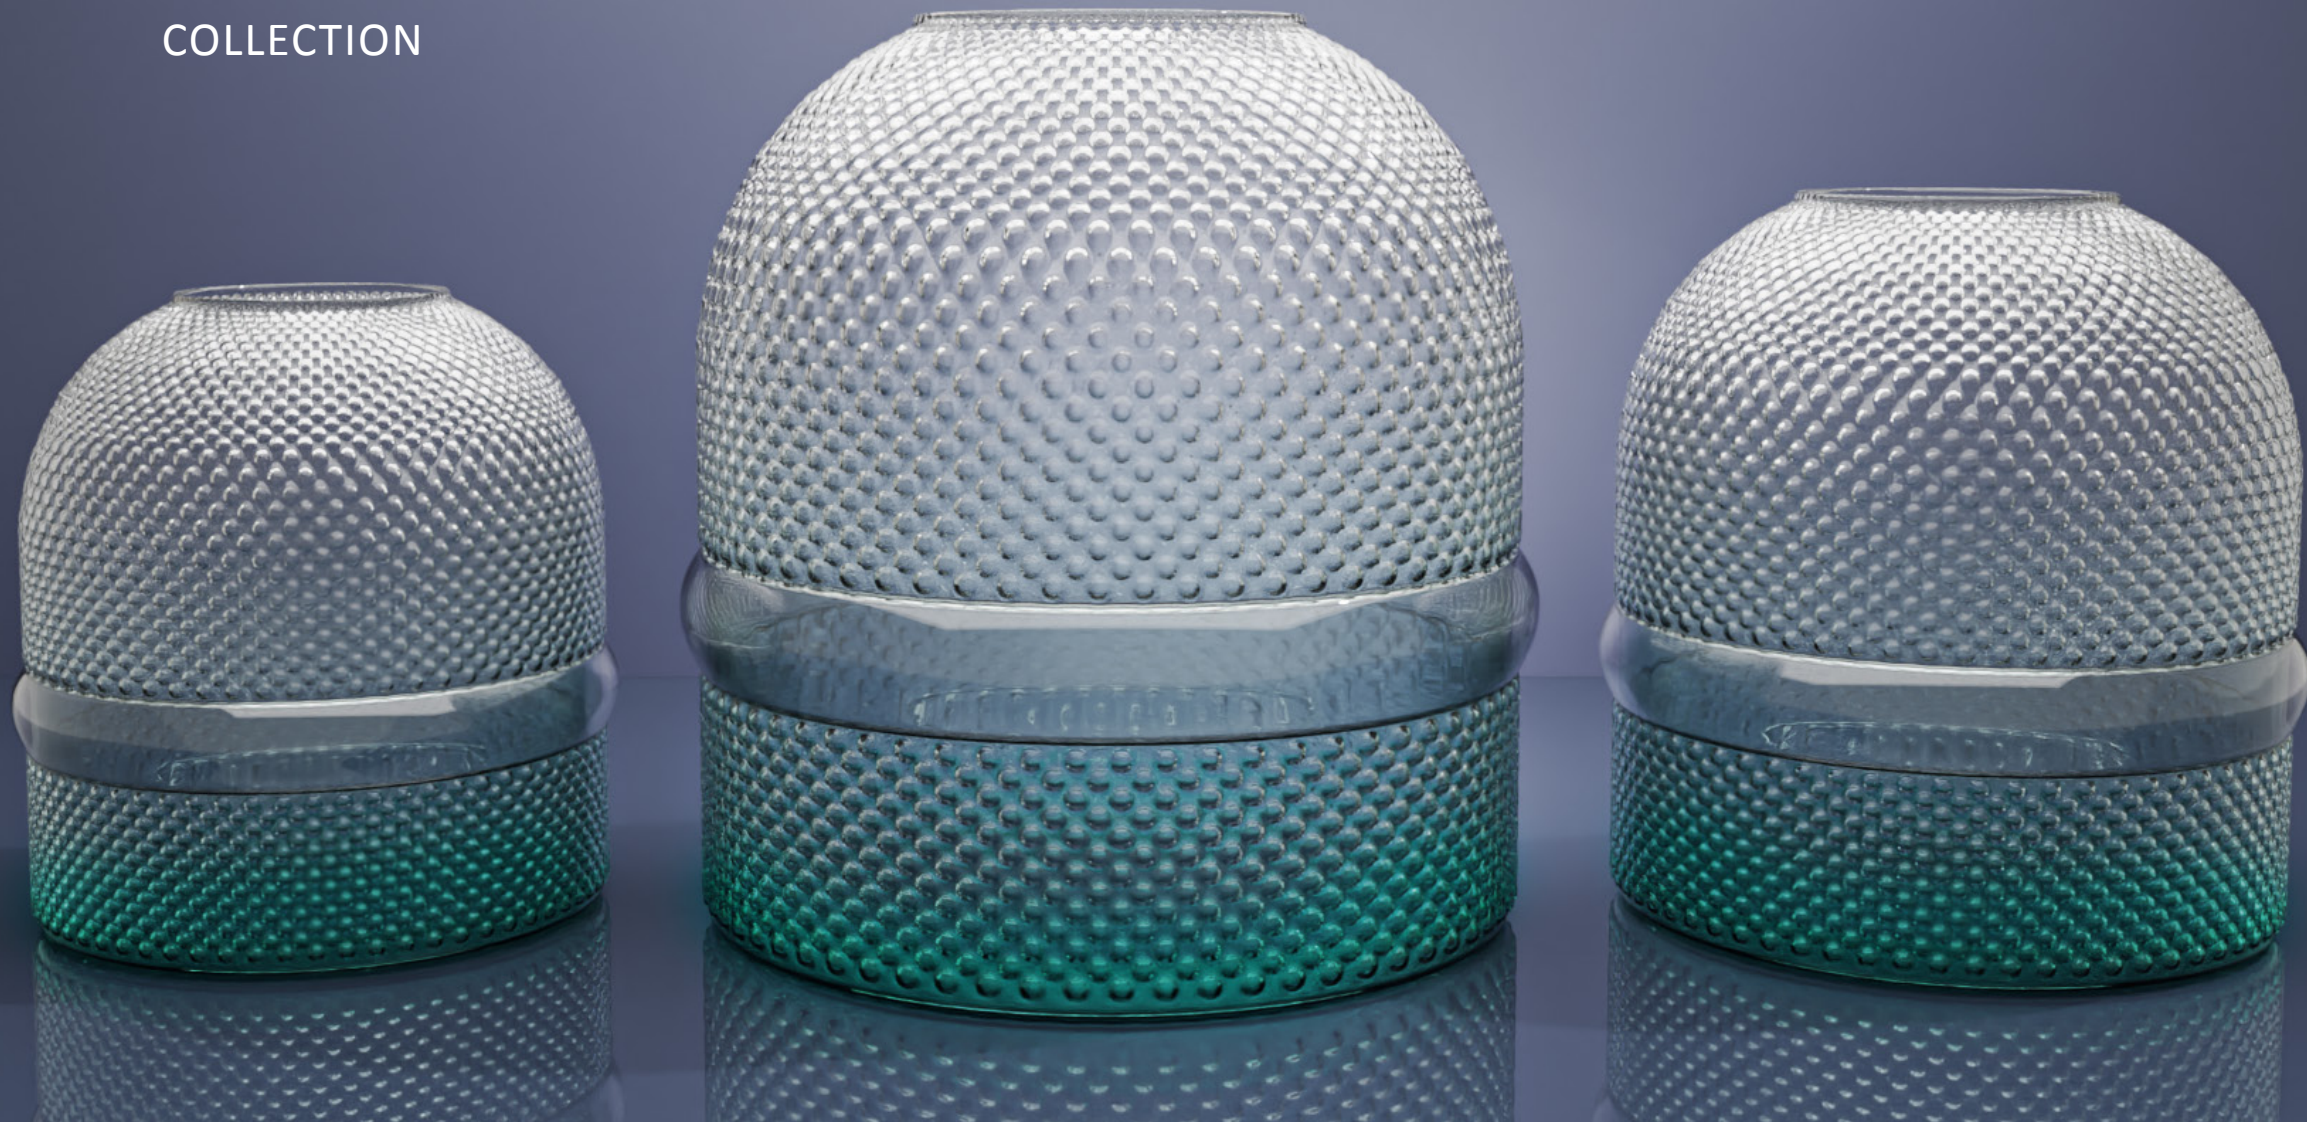

HIGHT
21 cm

AMS 0315

12 cm
Diameter

LIVIA

COLLECTION

VALENTINA COLLECTION

HIGHT
23 cm

AMS 0323