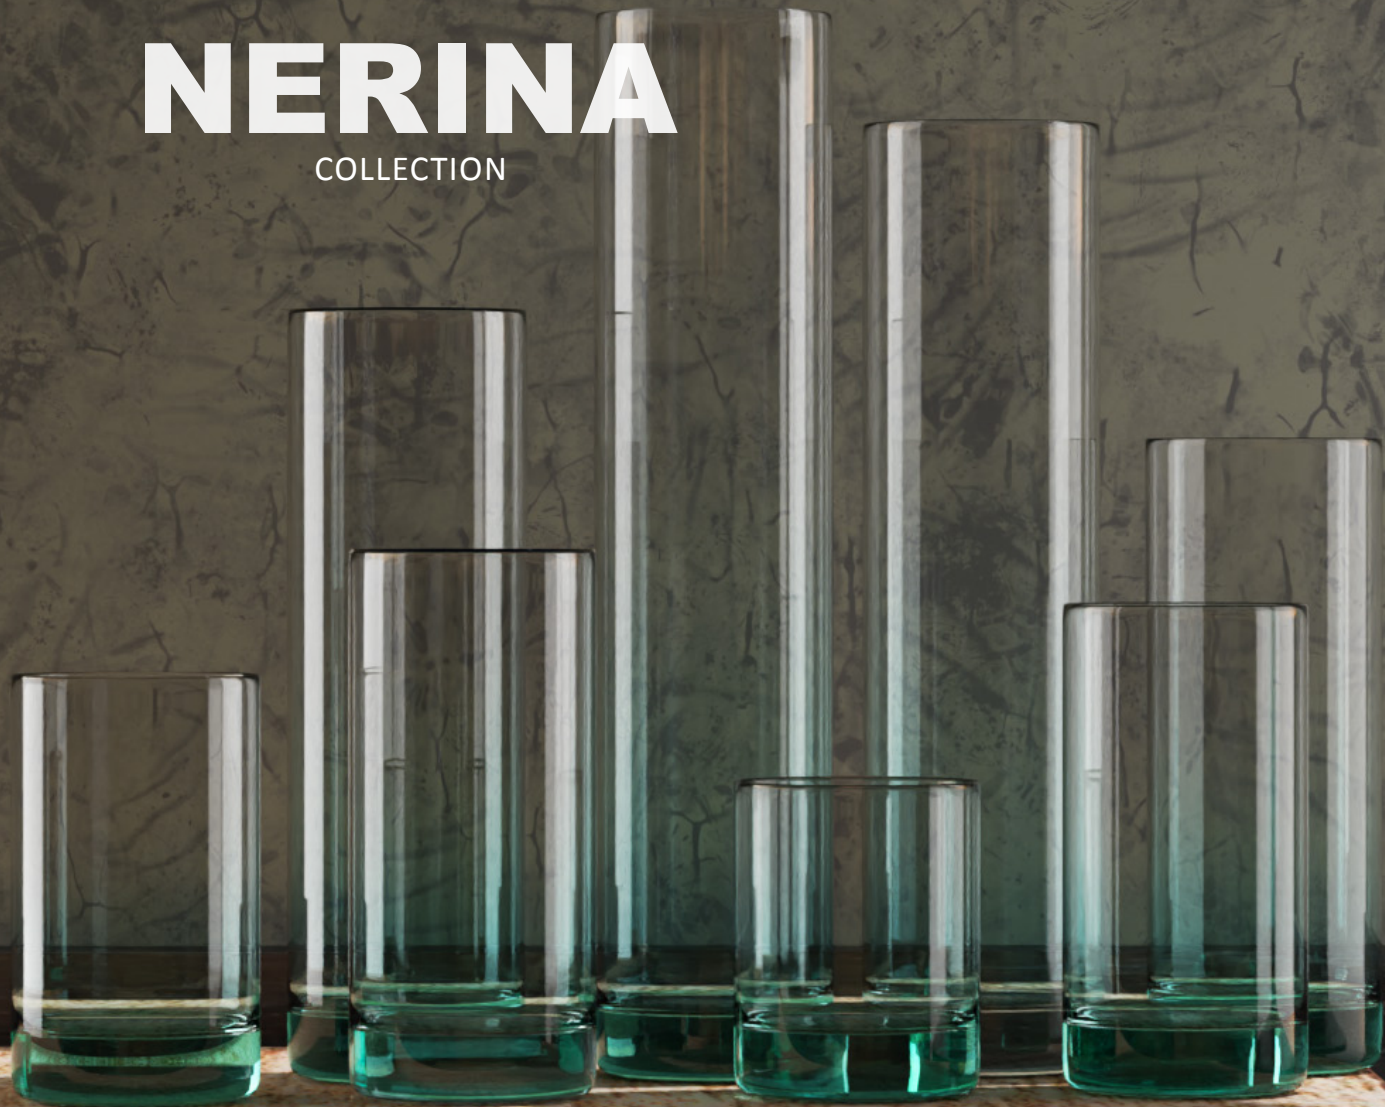

NERINA

COLLECTION