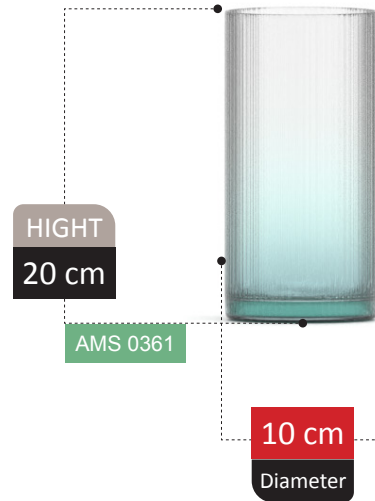

VASE SECTION
Catalog 2023

237

HIGHT
20 cm

AMS 0346

11 cm
Diameter

100% RECYCLED GLASS

ECRIN COLLECTION

100% RECYCLED GLASS

100% RECYCLED GLASS

ADOSIA COLLECTION

HIGHT
16 cm

AMS 0355

18 cm
Diameter

TALINA

COLLECTION

TOLIPYA COLLECTION

NERINA

COLLECTION

NERINA COLLECTION

NERINA COLLECTION

FOOTED

HIGHT
15 cm

AMS 0425

11 cm
Diameter