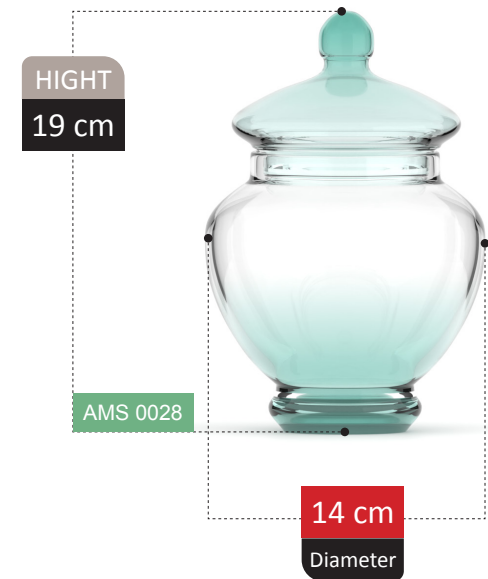

BOTTLE VASE SECTION
Catalog 2023

HIGHT
26 cm

AMS 0010

22 cm
Diameter

100% RECYCLED GLASS

LENYA
COLLECTION

HUNDE COLLECTION

HIGHT
25 cm

OZDAN

COLLECTION

RICCO COLLECTION

**NEW
ARRIVAL**

HIGHT
20 cm

AMS 0036

20 cm
Diameter

PIETRO COLLECTION

COLLECTION

NEW
ARRIVAL

PIPPA COLLECTION

**NEW
ARRIVAL**

HIGHT
27 cm

AMS 0046

19 cm
Diameter

LEONORA COLLECTION