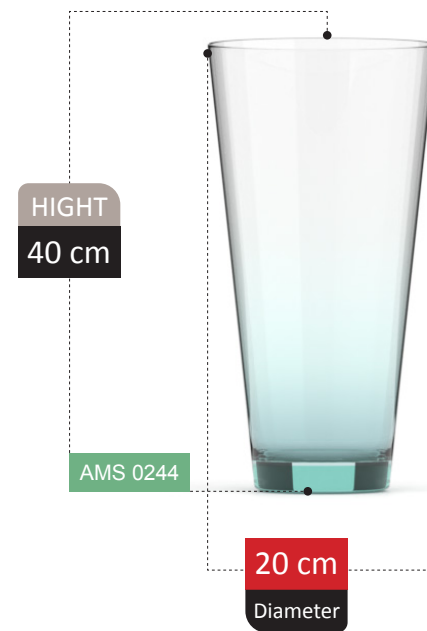

ANDREA
COLLECTION

SEVEL COLLECTION

HIGHT
26 cm

AMS 0211

14 cm
Diameter

NICOLA

COLLECTION

NICOLA COLLECTION

BONA COLLECTION

BONA

COLLECTION

GRETA COLLECTION

LEONARDA COLLECTION

SULAY COLLECTION

HIGHT
26 cm

AMS 0254

12 cm
Diameter

HOOD COLLECTION

ASARYA COLLECTION

VASE SECTION
Catalog 2023

177

100% RECYCLED GLASS

JARENA COLLECTION

HIGHT
30 cm