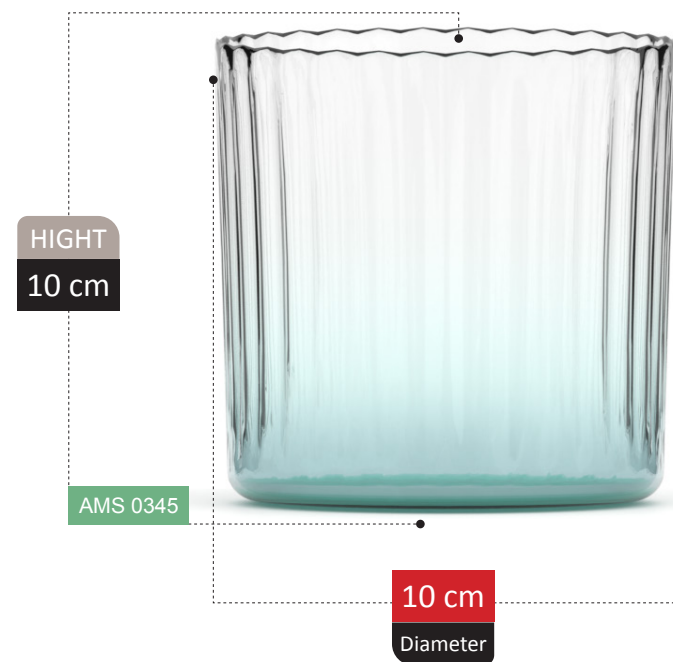

HIGHT
21 cm

AMS 0315

12 cm
Diameter

LIVIA

COLLECTION

VALENTINA COLLECTION

HIGHT
23 cm

AMS 0323

LERZAN COLLECTION

HIGHT
26 cm

AMS 0331

16 cm
Diameter

LUCETTA

COLLECTION

AYAZ COLLECTION

KATREN COLLECTION

VASE SECTION
Catalog 2023

237

HIGHT
20 cm

AMS 0346

11 cm
Diameter

100% RECYCLED GLASS

ECRIN COLLECTION

100% RECYCLED GLASS