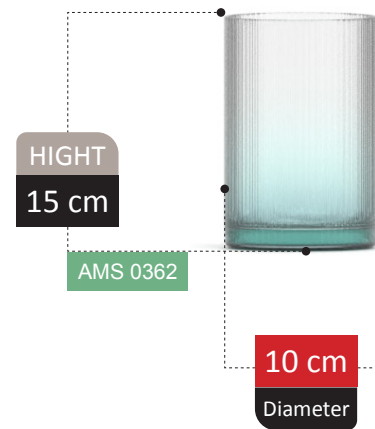

VASE SECTION
Catalog 2023

237

HIGHT
20 cm

AMS 0346

11 cm
Diameter

100% RECYCLED GLASS

ECRIN COLLECTION

100% RECYCLED GLASS

100% RECYCLED GLASS

ADOSIA COLLECTION

HIGHT
16 cm

AMS 0355

18 cm
Diameter

TALINA

COLLECTION

TOLIPYA COLLECTION

NERINA

COLLECTION

NERINA COLLECTION

NERINA COLLECTION

FOOTED

HIGHT
15 cm

AMS 0425

11 cm
Diameter