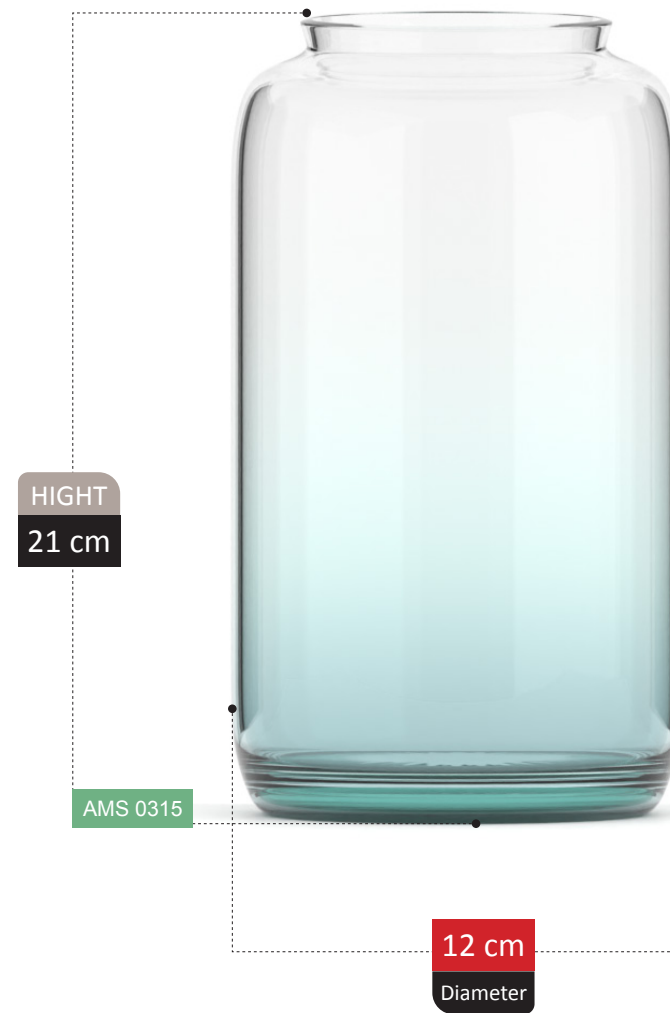

100% RECYCLED GLASS

MARIA COLLECTION

HIGHT
23 cm

AMS 0300

18 cm
Diameter

BOYOK COLLECTION

COLLECTION

VASE SECTION
Catalog 2023

211

HIGHT
29 cm

AMS 0301

24 cm
Diameter

100% RECYCLED GLASS

MATILDE COLLECTION

FINA COLLECTION

VASE SECTION

213

HIGHT
20 cm

AMS 0303

14 cm
Diameter

100% RECYCLED GLASS

CATERINA COLLECTION

VALLEA COLLECTION

BORAK COLLECTION

HIGHT
21 cm

AMS 0315

12 cm
Diameter

LIVIA

COLLECTION

VALENTINA COLLECTION

HIGHT
23 cm

AMS 0323