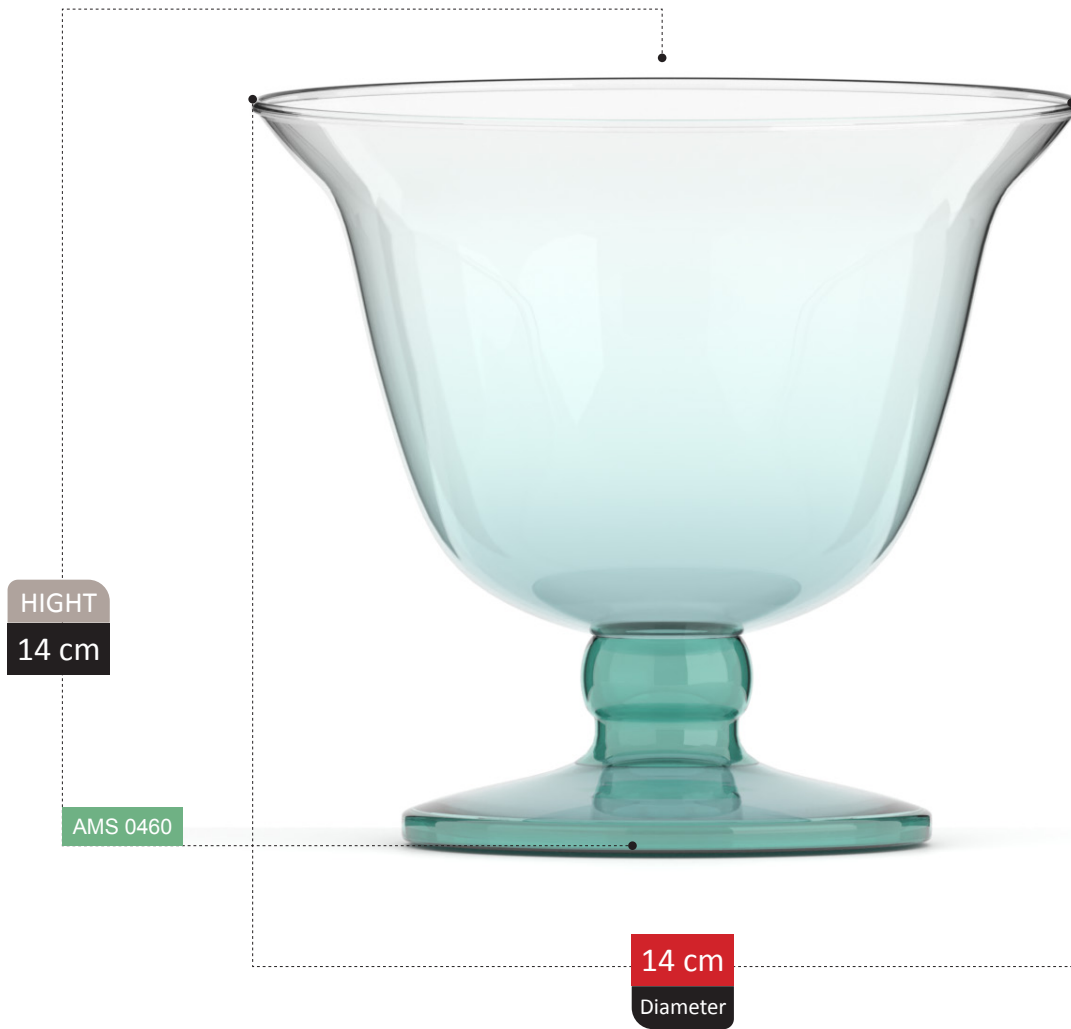

AMS 0441

12 cm
Diameter

100% RECYCLED GLASS

BICE COLLECTION

HIGHT
28 cm

AMS 0445

25 cm
Diameter

100% RECYCLED GLASS

ROSA

COLLECTION

AMORE COLLECTION

ARIANNA COLLECTION

HIGHT
14 cm

AMS 0460

14 cm
Diameter

SMYCKA

COLLECTION

LIA
COLLECTION

ASLY

COLLECTION

LALYA COLLECTION

FOOTED SECTION
Catalog 2023

297

HIGHT
41 cm