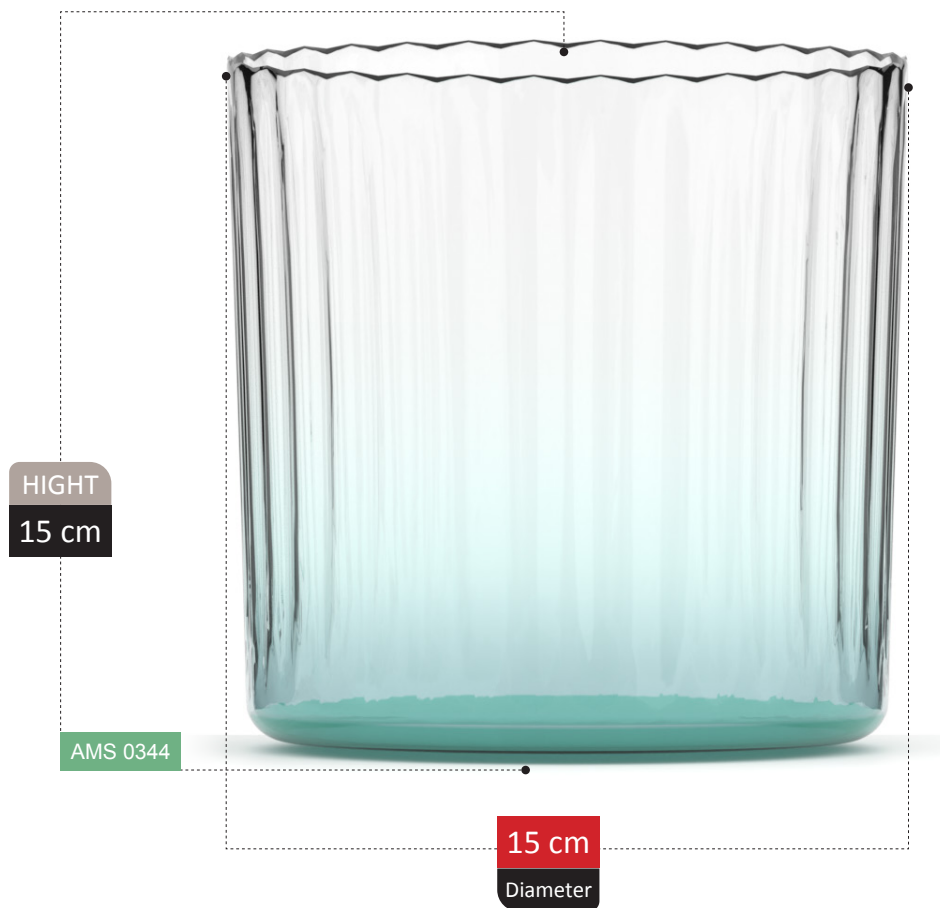

HIGHT
21 cm

AMS 0315

12 cm
Diameter

LIVIA

COLLECTION

VALENTINA COLLECTION

HIGHT
23 cm

AMS 0323

LERZAN COLLECTION

HIGHT
26 cm

AMS 0331

16 cm
Diameter

LUCETTA

COLLECTION

AYAZ COLLECTION

KATREN COLLECTION

VASE SECTION
Catalog 2023

237

HIGHT
20 cm

AMS 0346

11 cm
Diameter

100% RECYCLED GLASS

ECRIN COLLECTION

100% RECYCLED GLASS