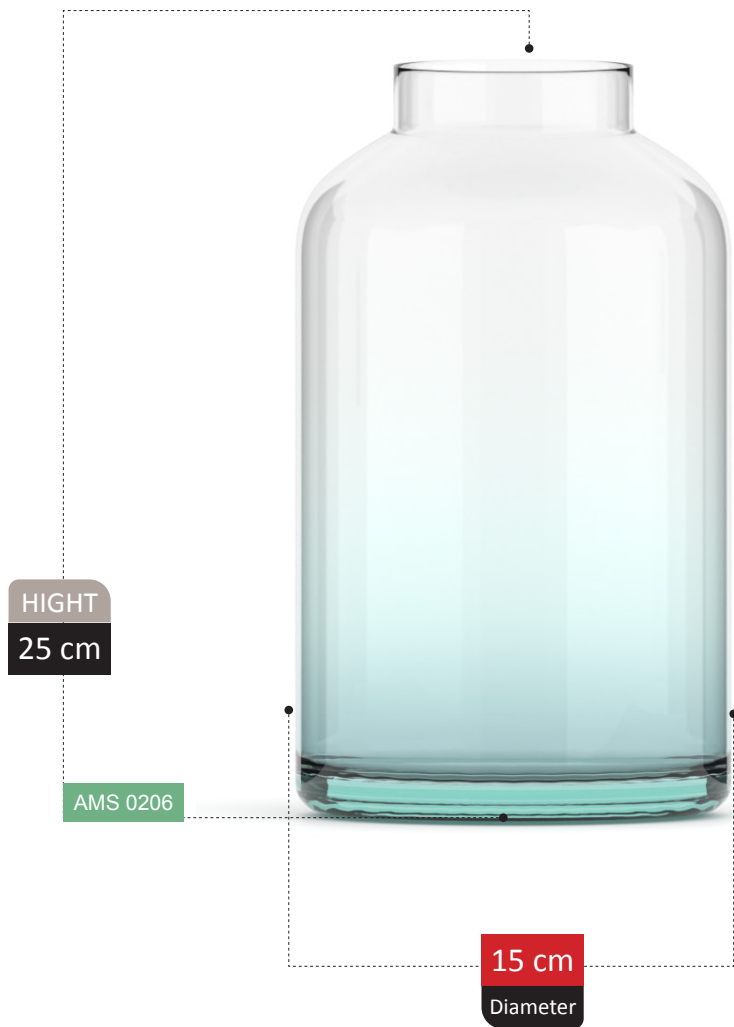

131

HIGHT
18 cm

AMS 0177

14 cm
Diameter

100% RECYCLED GLASS

Our mission

Increased environmental pollution affects the global ecosystem, including human existence, and glass recycling projects must be taken care of to reduce harmful effects on the environment and health.

VASE SECTION
Catalog 2023

133

HIGHT
12 cm

AMS 0178

16 cm
Diameter

100% RECYCLED GLASS

AZAD COLLECTION

ZULA

ANDREA
COLLECTION

SEVEL COLLECTION

HIGHT
26 cm

AMS 0211

14 cm
Diameter

NICOLA

COLLECTION

NICOLA COLLECTION