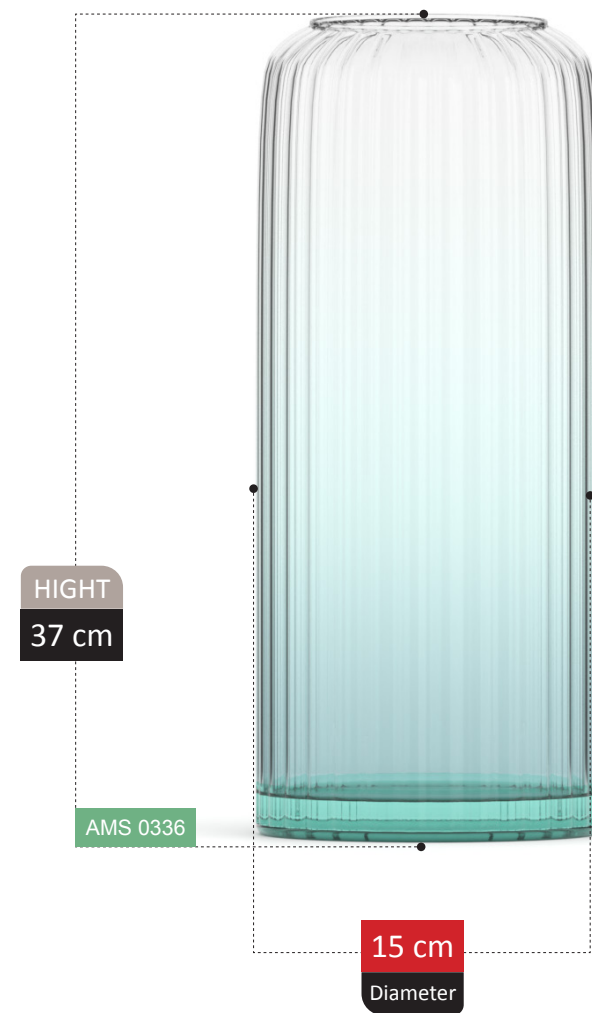

213

HIGHT
20 cm

AMS 0303

14 cm
Diameter

100% RECYCLED GLASS

CATERINA COLLECTION

VALLEA COLLECTION

BORAK COLLECTION

HIGHT
21 cm

AMS 0315

12 cm
Diameter

LIVIA

COLLECTION

VALENTINA COLLECTION

HIGHT
23 cm

AMS 0323

LERZAN COLLECTION

HIGHT
26 cm

AMS 0331

16 cm
Diameter

LUCETTA

COLLECTION

AYAZ COLLECTION

KATREN COLLECTION

VASE SECTION
Catalog 2023

237

HIGHT
20 cm

AMS 0346

11 cm
Diameter

100% RECYCLED GLASS

ECRIN COLLECTION

100% RECYCLED GLASS