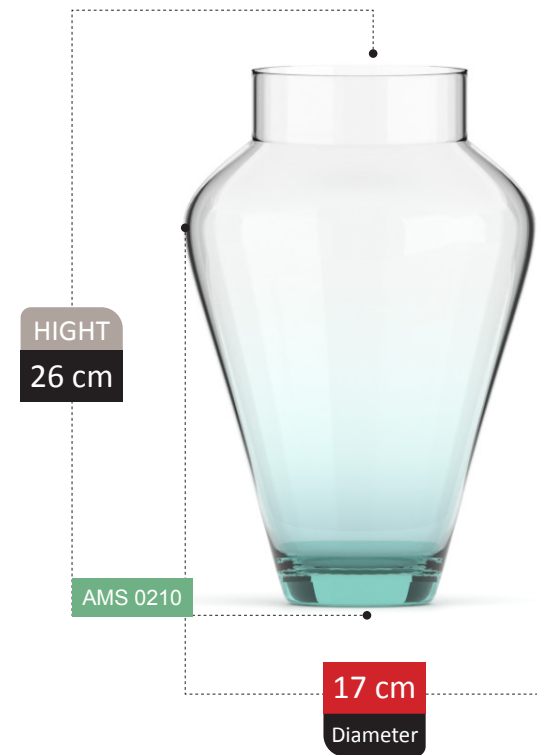

BOTTLE VASE SECTION
Catalog 2023

HIGHT
26 cm

AMS 0010

22 cm
Diameter

100% RECYCLED GLASS

LENYA
COLLECTION

HUNDE COLLECTION

HIGHT
25 cm

100%
RECYCLED GLASS

NEW
ARRIVAL

HIGHT
14 cm

AMS 0067

19 cm
Diameter

CATALDA

COLLECTION

NEW
ARRIVAL

VASE SECTION
Catalog 2023

133

HIGHT
12 cm

AMS 0178

16 cm
Diameter

100% RECYCLED GLASS

AZAD COLLECTION

ZULA

ANDREA
COLLECTION

SEVEL COLLECTION

HIGHT
26 cm

AMS 0211

14 cm
Diameter

NICOLA

COLLECTION

NICOLA COLLECTION