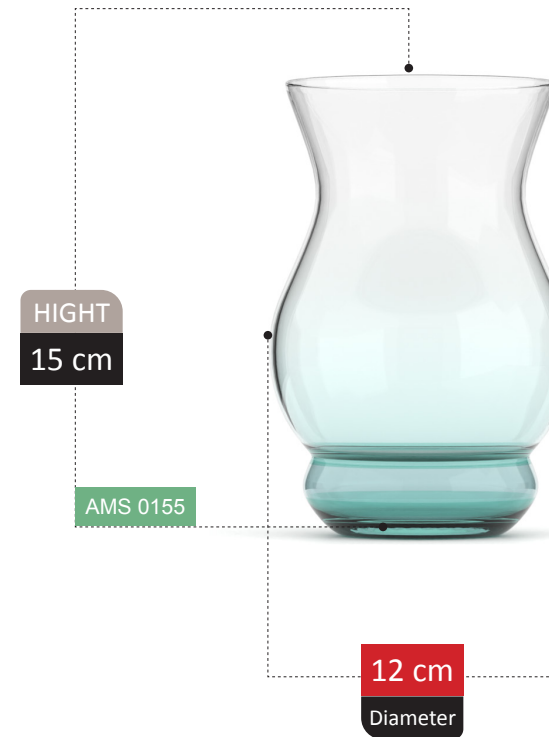

NOVELLA COLLECTION

VASE

VERRA COLLECTION

BENDA COLLECTION

MIA COLLECTION

HIGHT
18 cm

AMS 0153

14 cm
Diameter

BELLA COLLECTION

HIGHT
18 cm

AMS 0156

14 cm
Diameter

JANDAN COLLECTION

VASE SECTION
Catalog 2023

115

HIGHT
13 cm