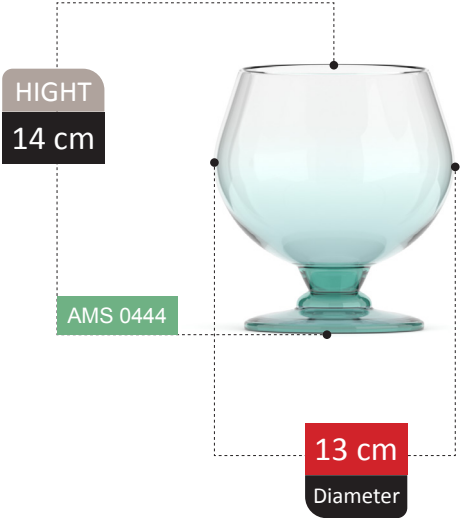

NERINA

COLLECTION

NERINA COLLECTION

NERINA COLLECTION

FOOTED

HIGHT
15 cm

AMS 0425

11 cm
Diameter

ALESSIA

COLLECTION

DEEM

COLLECTION

BRIA COLLECTION

FOOTED SECTION
Catalog 2023

275

HIGHT
16 cm

AMS 0441

12 cm
Diameter

100% RECYCLED GLASS

BICE COLLECTION

HIGHT
28 cm

AMS 0445

25 cm
Diameter

100% RECYCLED GLASS

ROSA

COLLECTION

AMORE COLLECTION

ARIANNA COLLECTION

HIGHT
14 cm

AMS 0460

14 cm
Diameter

SMYCKA