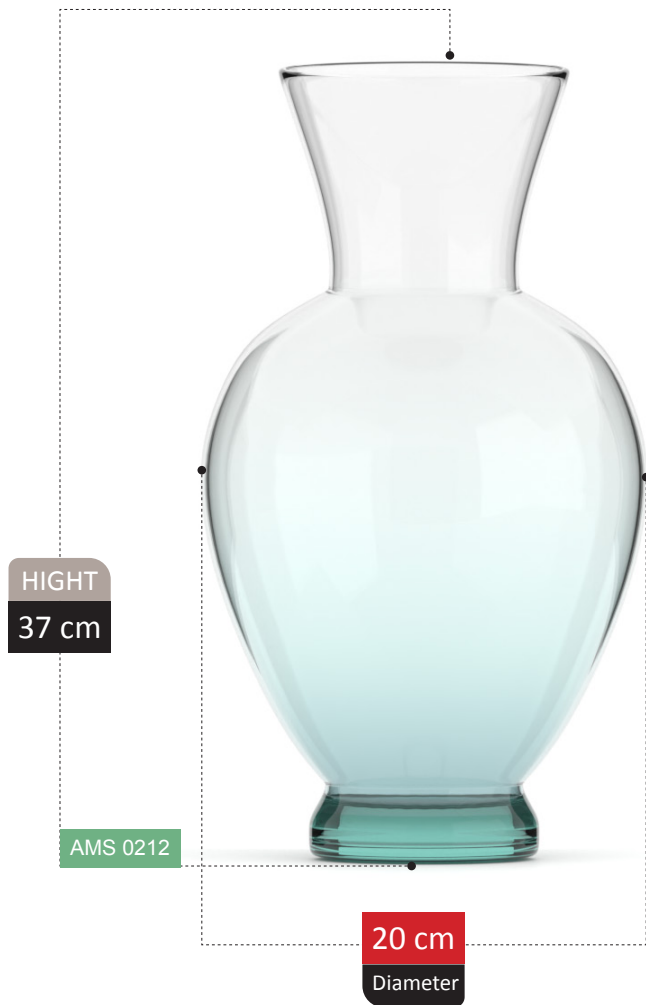

BOTTLE VASE SECTION
Catalog 2023

HIGHT
26 cm

AMS 0010

22 cm
Diameter

100% RECYCLED GLASS

LENYA
COLLECTION

HUNDE COLLECTION

HIGHT
25 cm

VASE SECTION
Catalog 2023

133

HIGHT
12 cm

AMS 0178

16 cm
Diameter

100% RECYCLED GLASS

AZAD COLLECTION

ZULA

ANDREA
COLLECTION

SEVEL COLLECTION

HIGHT
26 cm

AMS 0211

14 cm
Diameter

NICOLA

COLLECTION

NICOLA COLLECTION