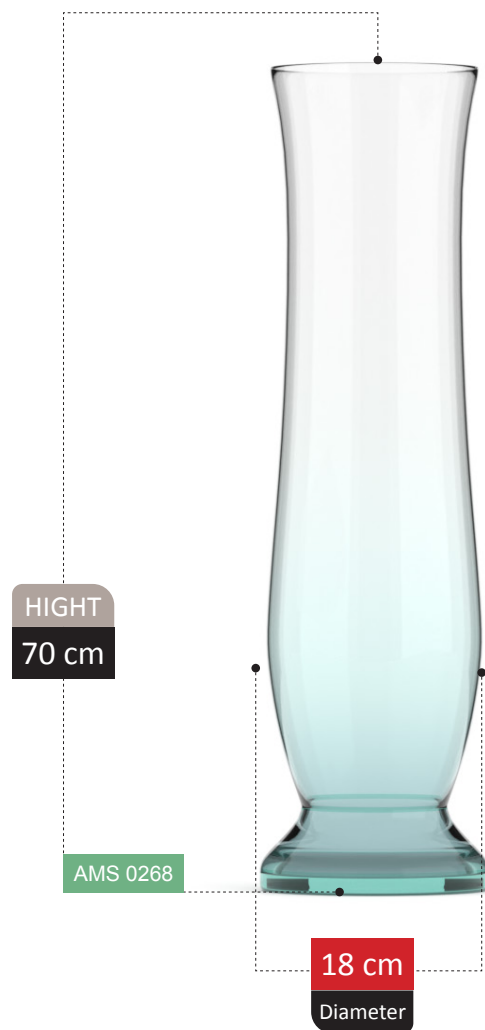

12 cm
Diameter

HOOD COLLECTION

ASARYA COLLECTION

VASE SECTION
Catalog 2023

177

100% RECYCLED GLASS

JARENA COLLECTION

HIGHT
30 cm

AMS 0261

17 cm
Diameter

TERASA

COLLECTION

DANYA COLLECTION

NOSIK COLLECTION

CORONA COLLECTION

HIGHT
21 cm

AMS 0274

24 cm
Diameter

NERVEN COLLECTION

HIGHT
22 cm

AMS 0275

30 cm
Diameter

HUMA COLLECTION

HIGHT
17 cm

18 cm
Diameter

DONATA COLLECTION

SETRAB COLLECTION

HIGHT
13 cm

AMS 0286

13 cm
Diameter

100% RECYCLED GLASS

GAIIA
COLLECTION