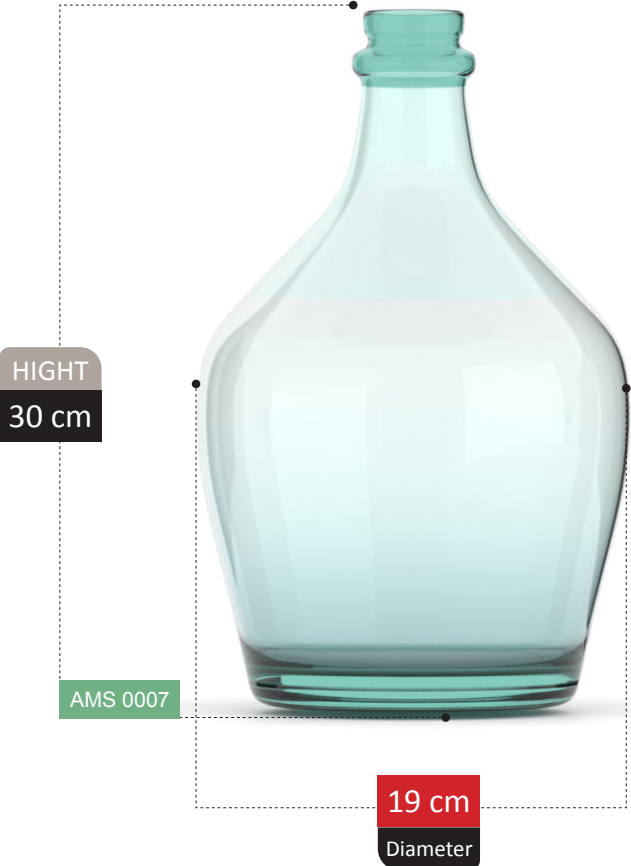

BOTTLE VASE

100% RECYCLED GLASS

www.amsglass.org

BINIZ COLLECTION

HIGHT
23 cm

AMS 0003

12 cm
Diameter

HIGHT
20 cm

AMS 0004

11 cm
Diameter

HORMOZ COLLECTION

EJENA COLLECTION

HIGHT
25 cm

AMS 0009

11 cm
Diameter

HOLYA COLLECTION

BOTTLE VASE SECTION
Catalog 2023

HIGHT
26 cm

AMS 0010

22 cm
Diameter

100% RECYCLED GLASS

LENYA
COLLECTION

HUNDE COLLECTION

HIGHT
25 cm