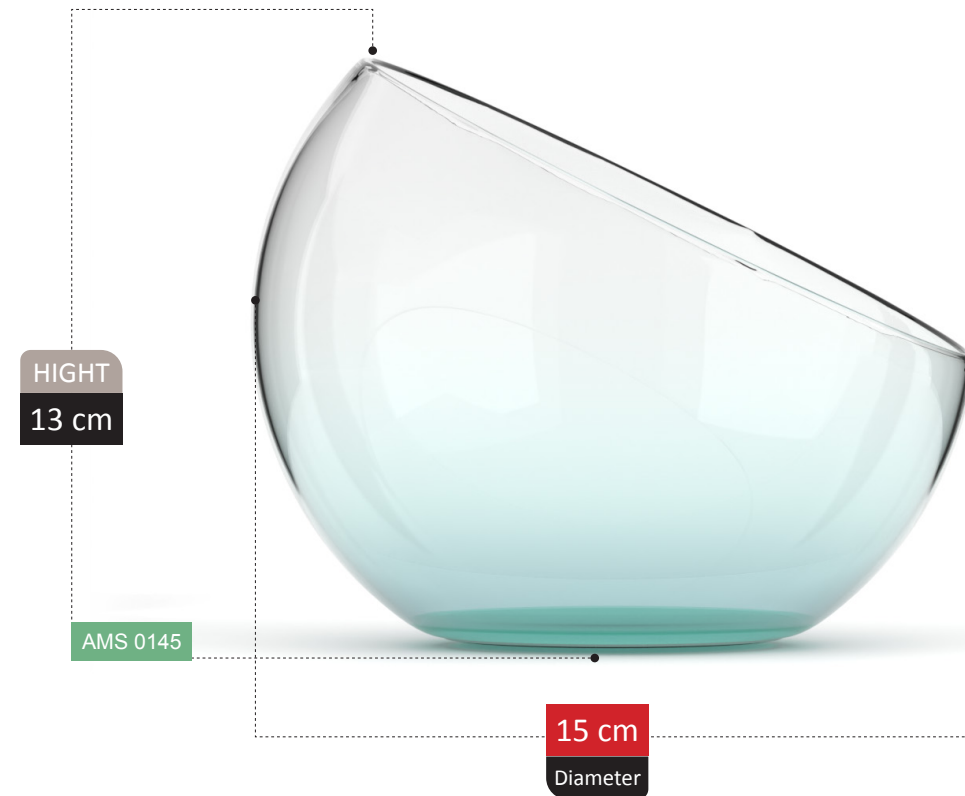

AMS 0132

40 cm
Diameter

AMS 0133

35 cm
Diameter

AMS 0134

30 cm
Diameter

NOVELLA

COLLECTION

NOVELLA COLLECTION

VASE

VERRA COLLECTION

BENDA COLLECTION

MIA COLLECTION

HIGHT
18 cm

AMS 0153

14 cm
Diameter