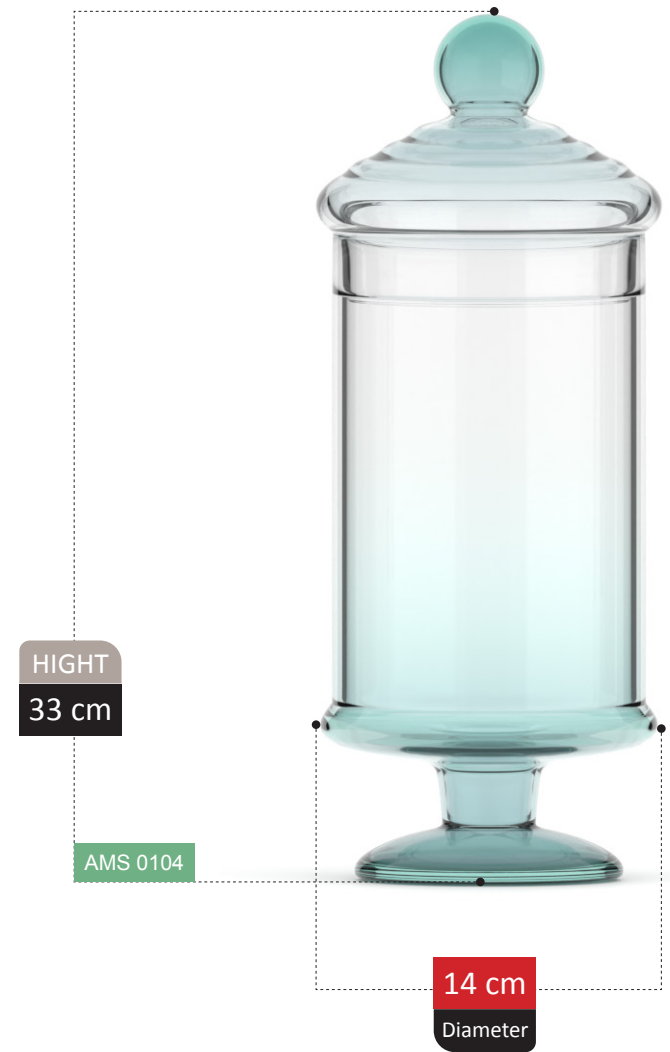

ALTAN COLLECTION