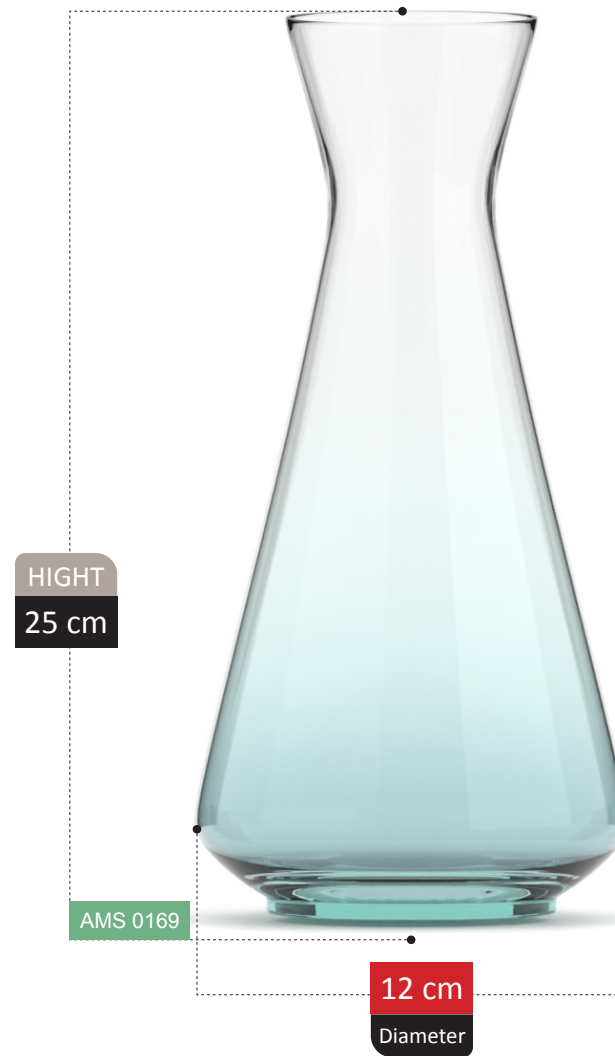

AMS 0159

13 cm
Diameter

100% RECYCLED GLASS

JANAN

COLLECTION

HIGHT
17 cm

AMS 0163

14 cm
Diameter

BERNA COLLECTION

HIGHT
19 cm

AMS 0164

15 cm
Diameter

ZOLEN COLLECTION

VEGA COLLECTION

PRIMA

COLLECTION

JOSIE COLLECTION

HIGHT
14 cm

AMS 0170

9 cm
Diameter

MINIK COLLECTION

HIGHT
13 cm

AMS 0171

7 cm
Diameter