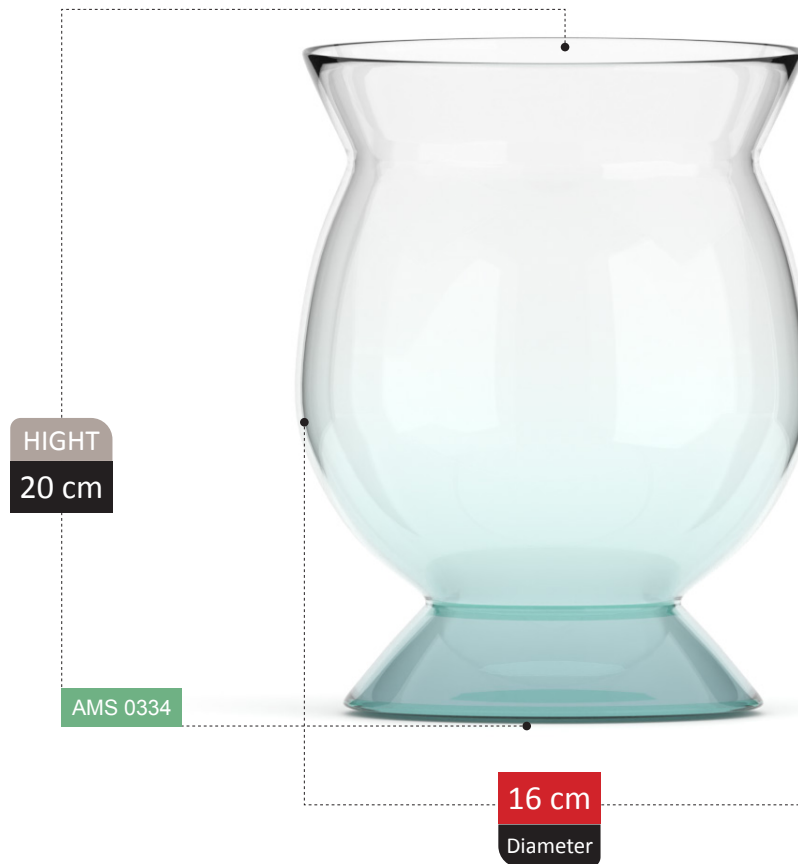

213

HIGHT
20 cm

AMS 0303

14 cm
Diameter

100% RECYCLED GLASS

CATERINA COLLECTION

VALLEA COLLECTION

BORAK COLLECTION

HIGHT
21 cm

AMS 0315

12 cm
Diameter

LIVIA

COLLECTION

VALENTINA COLLECTION

HIGHT
23 cm

AMS 0323

LERZAN COLLECTION

HIGHT
26 cm

AMS 0331

16 cm
Diameter

LUCETTA

COLLECTION

AYAZ COLLECTION

KATREN COLLECTION

VASE SECTION
Catalog 2023

237

HIGHT
20 cm

AMS 0346

11 cm
Diameter

100% RECYCLED GLASS

ECRIN COLLECTION

100% RECYCLED GLASS