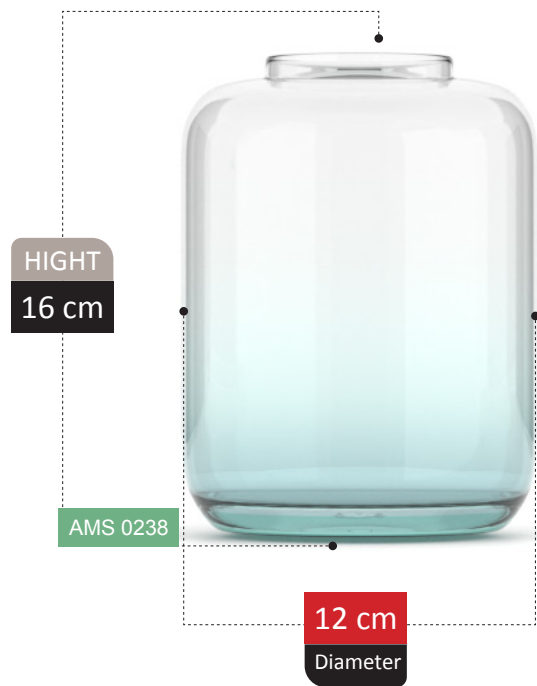

BONA COLLECTION

BONA

COLLECTION