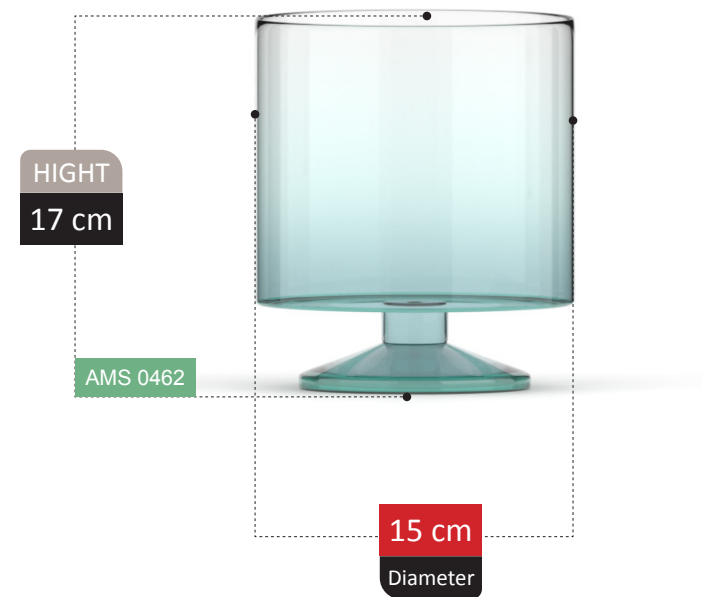

AMS 0441

12 cm
Diameter

100% RECYCLED GLASS

BICE COLLECTION

HIGHT
28 cm

AMS 0445

25 cm
Diameter

100% RECYCLED GLASS

ROSA

COLLECTION

AMORE COLLECTION

ARIANNA COLLECTION

HIGHT
14 cm

AMS 0460

14 cm
Diameter

SMYCKA

COLLECTION

LIA
COLLECTION

ASLY

COLLECTION

LALYA COLLECTION

FOOTED SECTION
Catalog 2023

297

HIGHT
41 cm