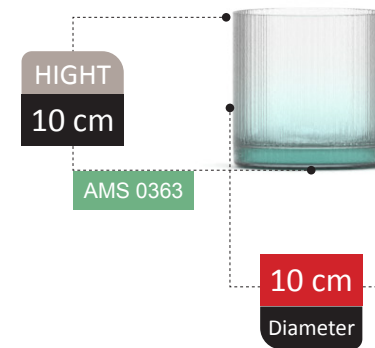

100% RECYCLED GLASS

ADOSIA COLLECTION

HIGHT
16 cm

AMS 0355

18 cm
Diameter

TALINA

COLLECTION

TOLIPYA COLLECTION

NERINA

COLLECTION

NERINA COLLECTION

NERINA COLLECTION

FOOTED

HIGHT
15 cm

AMS 0425

11 cm
Diameter