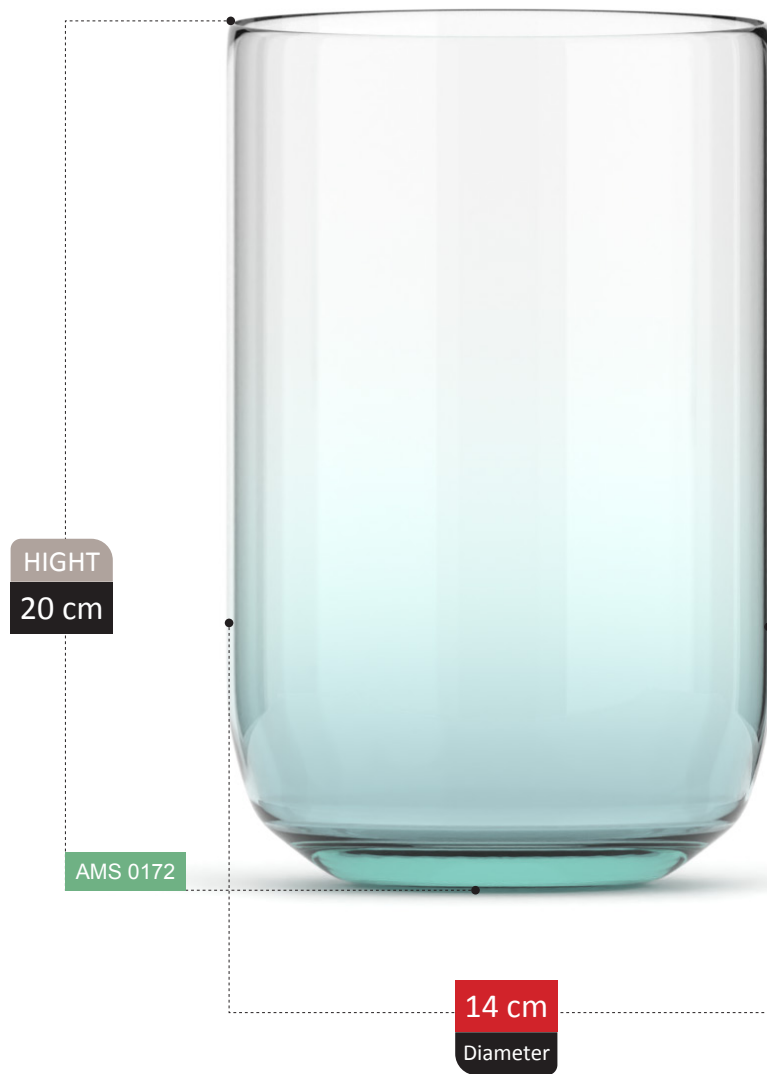

BOTTLE VASE SECTION
Catalog 2023

HIGHT
26 cm

AMS 0010

22 cm
Diameter

100% RECYCLED GLASS

LENYA
COLLECTION

HUNDE COLLECTION

HIGHT
25 cm

JOSIE COLLECTION

HIGHT
14 cm

AMS 0170

9 cm
Diameter

MINIK COLLECTION

HIGHT
13 cm

AMS 0171

7 cm
Diameter

ANNA COLLECTION

HIGHT
11 cm

AMS 0173

11 cm
Diameter

DILARA COLLECTION

WAZON

COLLECTION

VASE SECTION
Catalog 2023

131

HIGHT
18 cm

AMS 0177

14 cm
Diameter

100% RECYCLED GLASS

Our mission

Increased environmental pollution affects the global ecosystem, including human existence, and glass recycling projects must be taken care of to reduce harmful effects on the environment and health.