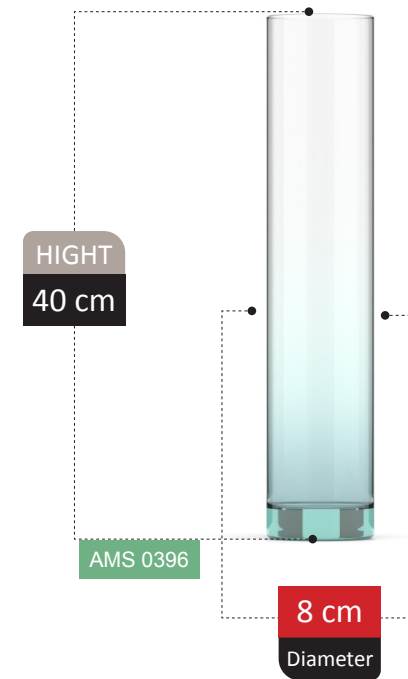

NERINA

COLLECTION

NERINA COLLECTION

NERINA COLLECTION

FOOTED

HIGHT
15 cm

AMS 0425

11 cm
Diameter

ALESSIA

COLLECTION

DEEM

COLLECTION

BRIA COLLECTION

FOOTED SECTION
Catalog 2023

275

HIGHT
16 cm

AMS 0441

12 cm
Diameter

100% RECYCLED GLASS

BICE COLLECTION

HIGHT
28 cm

AMS 0445

25 cm
Diameter

100% RECYCLED GLASS