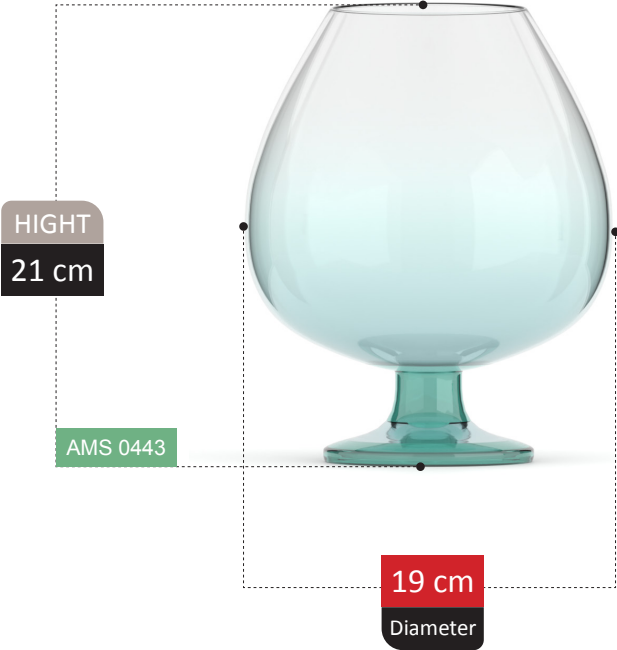

NERINA

COLLECTION

NERINA COLLECTION

NERINA COLLECTION

FOOTED

HIGHT
15 cm

AMS 0425

11 cm
Diameter

ALESSIA

COLLECTION

DEEM

COLLECTION

BRIA COLLECTION

FOOTED SECTION
Catalog 2023

275

HIGHT
16 cm

AMS 0441

12 cm
Diameter

100% RECYCLED GLASS

BICE COLLECTION

HIGHT
28 cm

AMS 0445

25 cm
Diameter

100% RECYCLED GLASS

ROSA

COLLECTION

AMORE COLLECTION

ARIANNA COLLECTION

HIGHT
14 cm

AMS 0460

14 cm
Diameter

SMYCKA