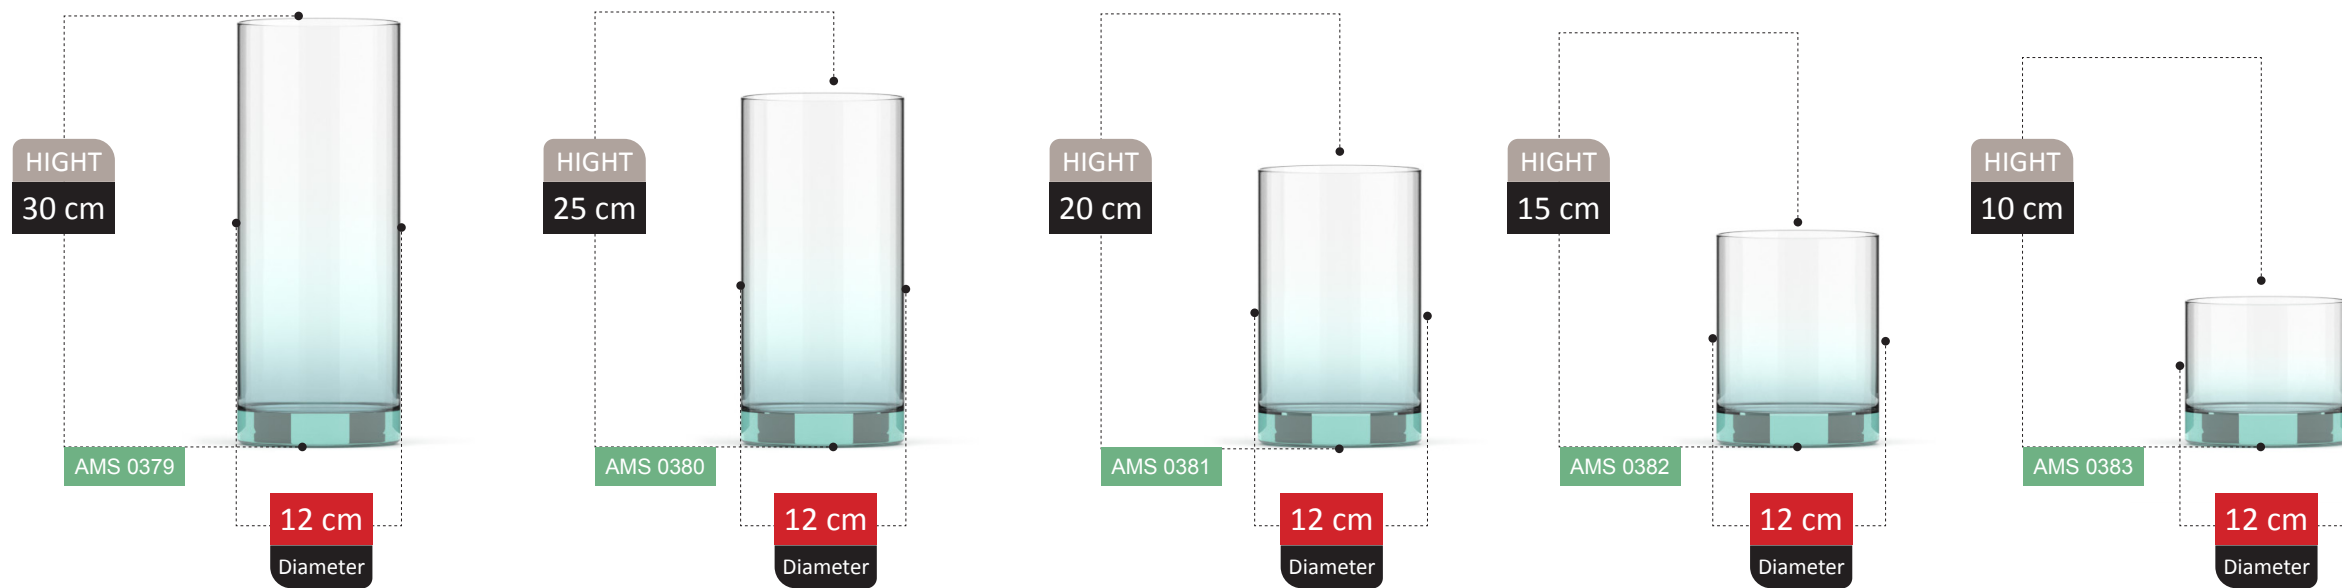

NERINA

COLLECTION

NERINA COLLECTION

NERINA COLLECTION

FOOTED

HIGHT
15 cm

AMS 0425

11 cm
Diameter