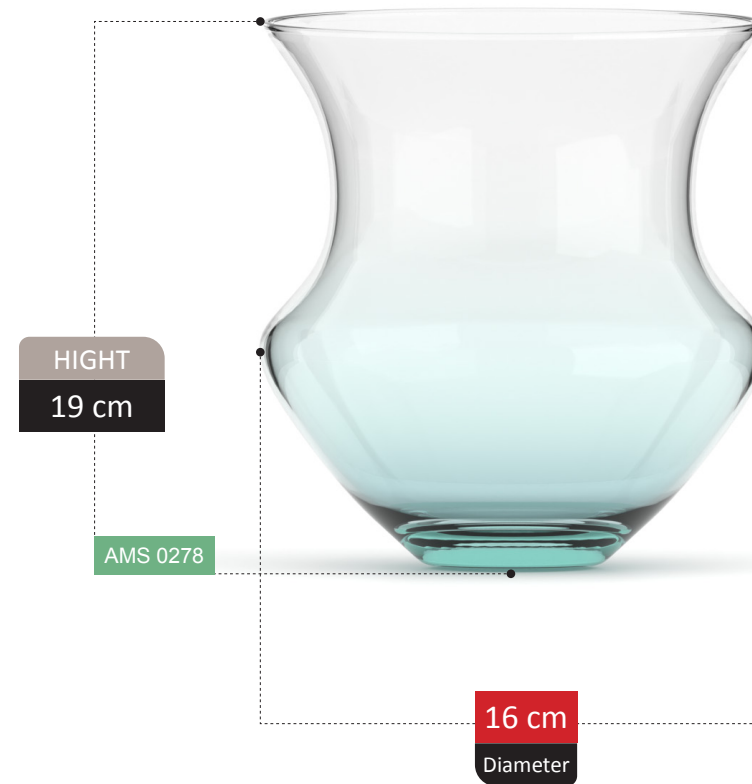

AMS 0274

24 cm
Diameter

NERVEN COLLECTION

HIGHT
22 cm

AMS 0275

30 cm
Diameter

HUMA COLLECTION

HIGHT
17 cm

AMS 0276

24 cm
Diameter

LUJO
COLLECTION

TIMBUKTU COLLECTION

CLIO COLLECTION

DILETTA COLLECTION

HIGHT
10 cm

AMS 0282

18 cm
Diameter

DONATA COLLECTION

SETRAB COLLECTION

HIGHT
13 cm

AMS 0286

13 cm
Diameter

100% RECYCLED GLASS

GAIIA
COLLECTION