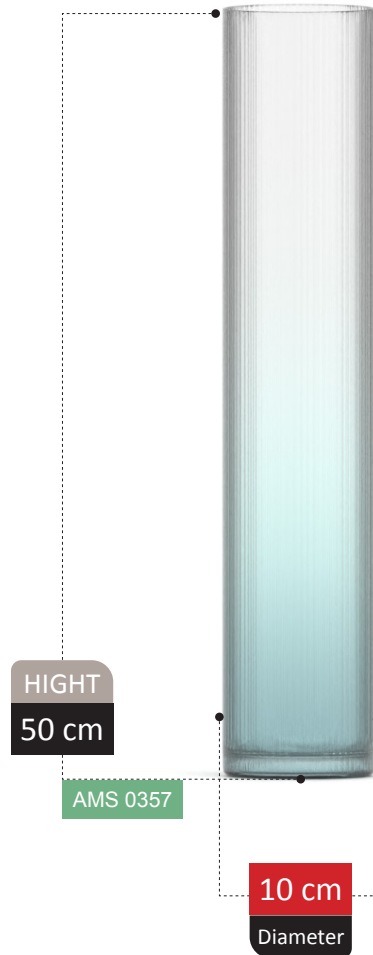

VASE SECTION
Catalog 2023

237

HIGHT
20 cm

AMS 0346

11 cm
Diameter

100% RECYCLED GLASS

ECRIN COLLECTION

100% RECYCLED GLASS

100% RECYCLED GLASS

ADOSIA COLLECTION

HIGHT
16 cm

AMS 0355

18 cm
Diameter

TALINA

COLLECTION

TOLIPYA COLLECTION

NERINA

COLLECTION

NERINA COLLECTION

NERINA COLLECTION

FOOTED

HIGHT
15 cm

AMS 0425

11 cm
Diameter