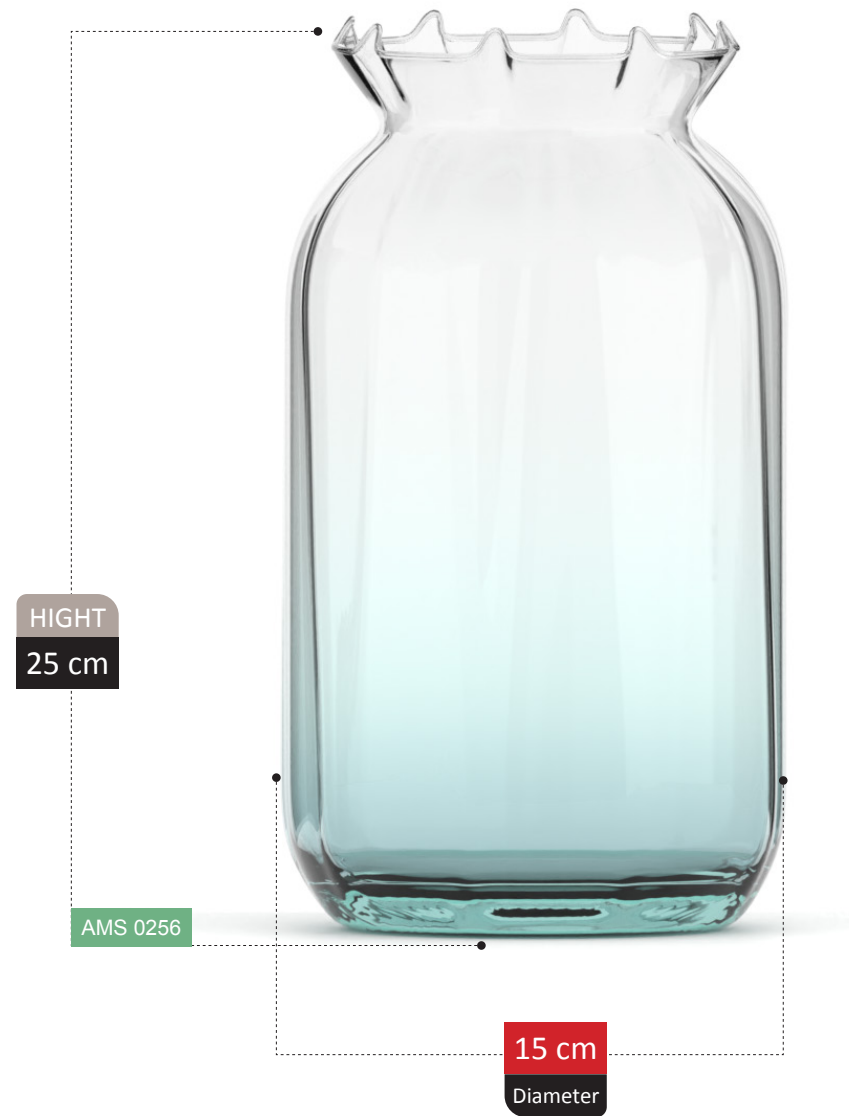

BONA COLLECTION

BONA

COLLECTION

GRETA COLLECTION

LEONARDA COLLECTION

SULAY COLLECTION

HIGHT
26 cm

AMS 0254

12 cm
Diameter

HOOD COLLECTION

ASARYA COLLECTION

VASE SECTION
Catalog 2023

177

100% RECYCLED GLASS

JARENA COLLECTION

HIGHT
30 cm