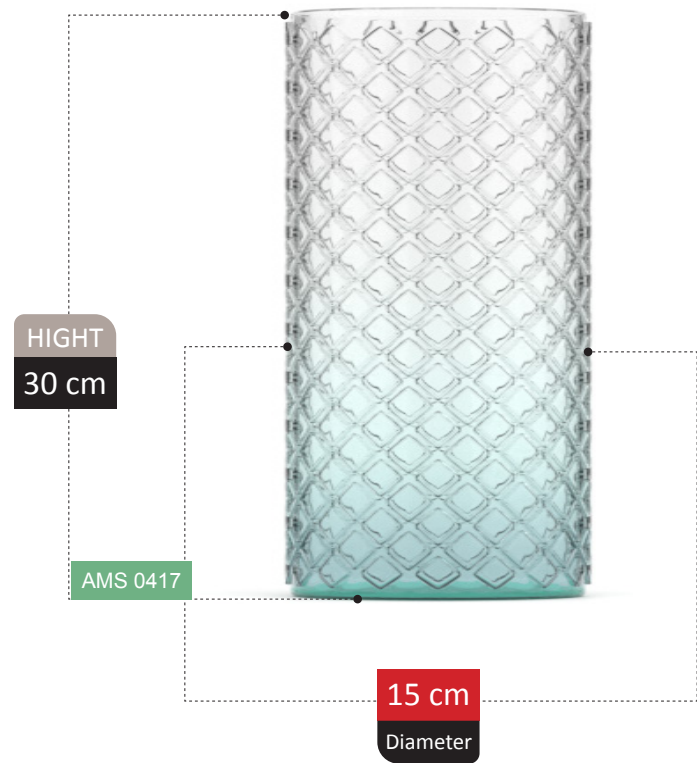

NERINA

COLLECTION

NERINA COLLECTION

NERINA COLLECTION

FOOTED

HIGHT
15 cm

AMS 0425

11 cm
Diameter

ALESSIA

COLLECTION

DEEM

COLLECTION

BRIA COLLECTION

FOOTED SECTION
Catalog 2023

275

HIGHT
16 cm