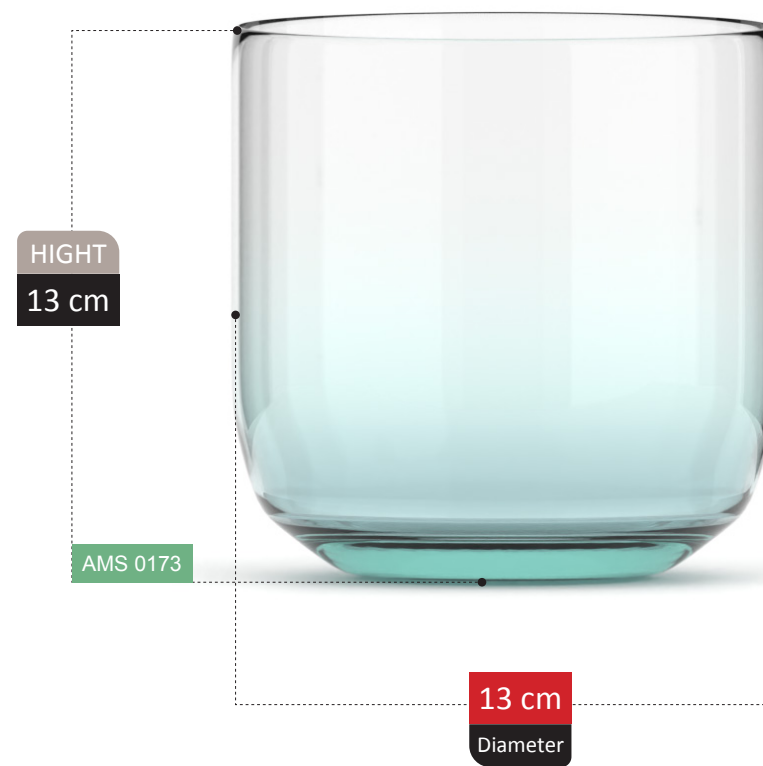

BERNA COLLECTION

HIGHT
19 cm

AMS 0164

15 cm
Diameter

ZOLEN COLLECTION

VEGA COLLECTION

PRIMA

COLLECTION

JOSIE COLLECTION

HIGHT
14 cm

AMS 0170

9 cm
Diameter

MINIK COLLECTION

HIGHT
13 cm

AMS 0171

7 cm
Diameter

ANNA COLLECTION

HIGHT
11 cm

AMS 0173

11 cm
Diameter

DILARA COLLECTION

WAZON

COLLECTION

VASE SECTION
Catalog 2023

131

HIGHT
18 cm

AMS 0177

14 cm
Diameter

100% RECYCLED GLASS

Our mission

Increased environmental pollution affects the global ecosystem, including human existence, and glass recycling projects must be taken care of to reduce harmful effects on the environment and health.