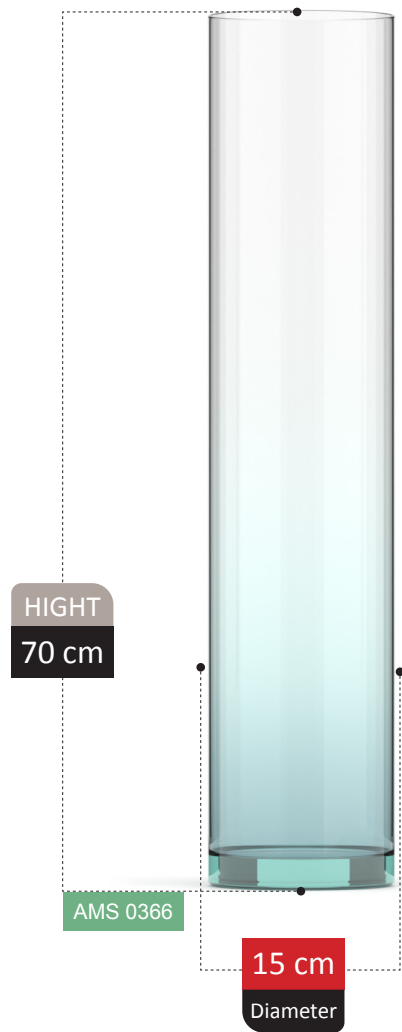

VASE SECTION
Catalog 2023

237

HIGHT
20 cm

AMS 0346

11 cm
Diameter

100% RECYCLED GLASS

ECRIN COLLECTION

100% RECYCLED GLASS

100% RECYCLED GLASS

ADOSIA COLLECTION

HIGHT
16 cm

AMS 0355

18 cm
Diameter

TALINA

COLLECTION

TOLIPYA COLLECTION

NERINA

COLLECTION

NERINA COLLECTION

NERINA COLLECTION

FOOTED

HIGHT
15 cm

AMS 0425

11 cm
Diameter