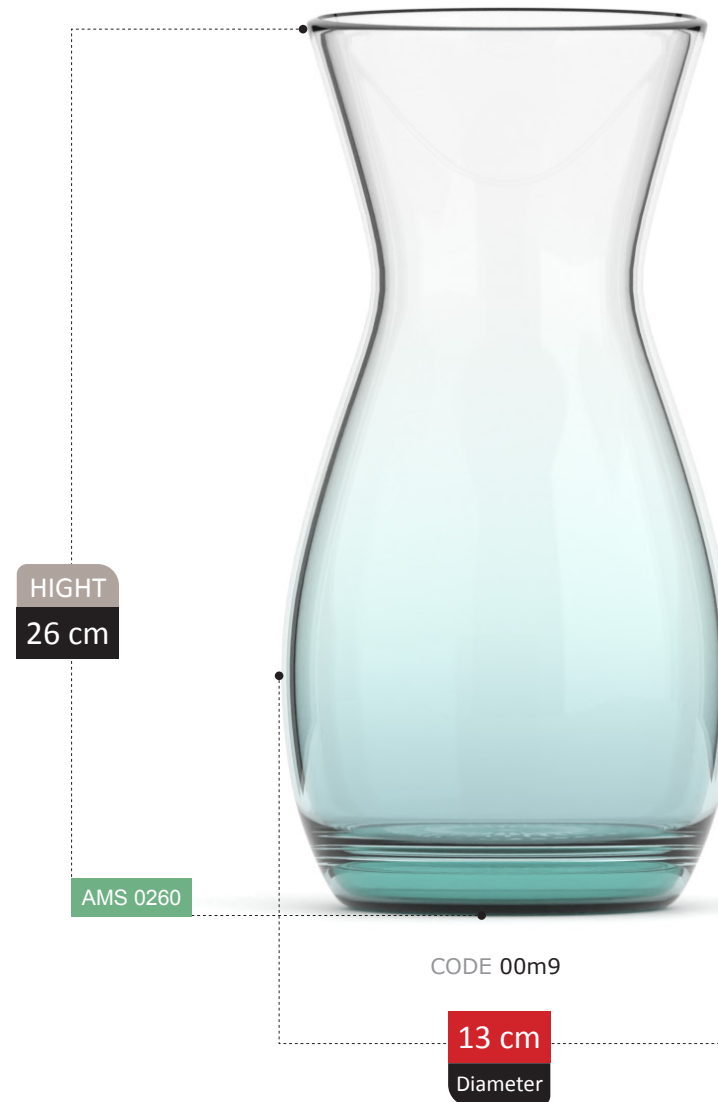

12 cm
Diameter

HOOD COLLECTION

ASARYA COLLECTION

VASE SECTION
Catalog 2023

177

100% RECYCLED GLASS

JARENA COLLECTION

HIGHT
30 cm

AMS 0261

17 cm
Diameter

TERASA

COLLECTION

DANYA COLLECTION

NOSIK COLLECTION

CORONA COLLECTION

HIGHT
21 cm

AMS 0274

24 cm
Diameter

NERVEN COLLECTION

HIGHT
22 cm

AMS 0275

30 cm
Diameter

HUMA COLLECTION

HIGHT
17 cm